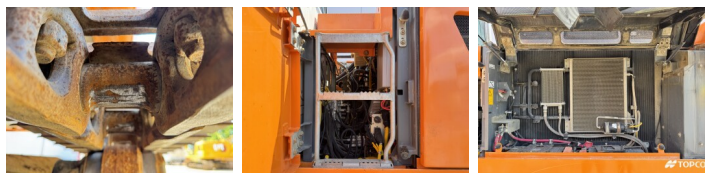

Liebherr

Liebherr R924LC

€ 54.500 özel

Y?l 2016
Referans numaras? BM007729
Hours 11.306

Algemeen

T?r R924LC
Yer Veldhoven, Netherlands
Certificaat CE + EPA
Available at Boss Machinery! This Liebherr R924LC Excavators from 2016 has an engine power of 120 kW and counts 11306 operational hours. The total weight of this Liebherr R924LC is 28300 kg and the dimensions are 9.85 x 3.13 x 3.06. Furthermore, this R924LC is equipped with H?zl? kupl?r, Camera, Radio, Heated Seat, Ekstra hidrolik i?levi, ?eki? fonksiyonu, Merkezi ya?lama. The Liebherr Excavators also has a CE + EPA marking. Do you want more information or do you want to try the Liebherr R924LC at our yard? Please let us know.

Maten / Gewichten

A??rl?k 28300
Boyutlar U*G*Y 9.85 x 3.13 x 3.06

Motor informatie

Motor markas? Liebherr
Engine model D934 A7
Silindirler 4
Turbo
KW cinsinden kapasite 120

Banden / Rupsen

Plaka geni?li?i 75 cm

Opties

H?zl? kupl?r
Camera

BOSS

MACHINERY