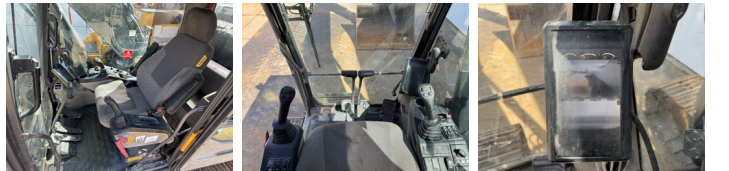

Volvo

Volvo EC250EL

BOSS
MACHINERY

€ 49.500 özel

Yıl 2017
Referans numarası? BM007822
Hours 12.945

Algemeen

Tür EC250EL
Yer Veldhoven, Netherlands
Certificaat CE

Açıklama

Available at Boss Machinery! This Volvo EC250EL Excavators from 2017 has an engine power of 160 kW and counts 12945 operational hours. The total weight of this Volvo EC250EL is 29110 kg and the dimensions are 10.31 x 3.38 x 3.29. Furthermore, this EC250EL is equipped with Camera, Hızlı kplör, Radio, Ekstra hidrolik i?levi, Çekiç fonksiyonu, Merkezi ya?lama. The Volvo Excavators also has a CE marking. Do you want more information or do you want to try the Volvo EC250EL at our yard? Please let us know.

Maten / Gewichten

Boyutlar U*G*Y 10.31 x 3.38 x 3.29
A?rlük 29110

Motor informatie

Motor markası? Volvo
Engine model D8J
Silindirler 6
Turbo
KW cinsinden kapasite 160

Banden / Rupsen

Plaka % 40
Sprocket % 10
Zincir % 10
Plaka geni?li?i 80 cm

Opties