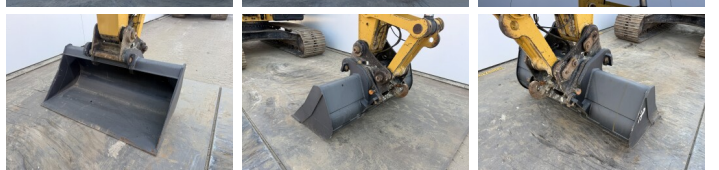

Caterpillar

Caterpillar 323FL

BOSS
MACHINERY

€ 69.500 özel

Y?l 2017
Referans numaras? BM007613
Hours 7.352

Algemeen

T?r 323FL
Yer Veldhoven, Netherlands
Certificaat CE

Aç?klama

Available at Boss Machinery! This Caterpillar 323FL Excavators from 2017 has an engine power of 122 kW and counts 7352 operational hours. The total weight of this Caterpillar 323FL is 21400 kg and the dimensions are 9.51 x 3.17 x 3.08. Furthermore, this 323FL is equipped with Heated Seat, H?zli? kupl?r, Camera, Radio, Ekstra hidrolik i?levi, Çekiç fonksiyonu, Merkezi ya?lama. The Caterpillar Excavators also has a CE marking. Do you want more information or do you want to try the Caterpillar 323FL at our yard? Please let us know.

Maten / Gewichten

Boyutlar U*G*Y 9.51 x 3.17 x 3.08
A??rl?k 21400

Motor informatie

Motor markas? Caterpillar
Engine model C4.4
Silindirler 4
Turbo
KW cinsinden kapasite 122

Banden / Rupsen

Plaka % 60
Sprocket % 10
Zincir % 10
Plaka geni?li?i 80 cm