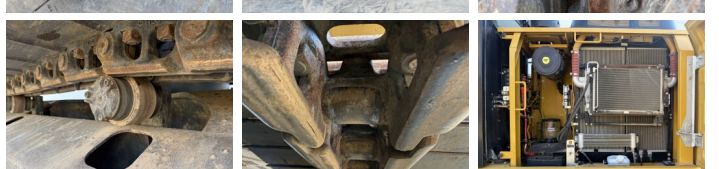

Caterpillar

Caterpillar 323FL

BOSS
MACHINERY

€ 69.500 özel

Y?l 2017
Referans numaras? BM007613
Hours 7.352

Algemeen

T?r 323FL
Yer Veldhoven, Netherlands
Certificaat CE

Aç?klama

Available at Boss Machinery! This Caterpillar 323FL Excavators from 2017 has an engine power of 122 kW and counts 7352 operational hours. The total weight of this Caterpillar 323FL is 21400 kg and the dimensions are 9.51 x 3.17 x 3.08. Furthermore, this 323FL is equipped with Heated Seat, H?zli? kupl?r, Camera, Radio, Ekstra hidrolik i?levi, Çekiç fonksiyonu, Merkezi ya?lama. The Caterpillar Excavators also has a CE marking. Do you want more information or do you want to try the Caterpillar 323FL at our yard? Please let us know.

Maten / Gewichten

Boyutlar U*G*Y 9.51 x 3.17 x 3.08
A??rl?k 21400

Motor informatie

Motor markas? Caterpillar
Engine model C4.4
Silindirler 4
Turbo
KW cinsinden kapasite 122

Banden / Rupsen

Plaka % 60
Sprocket % 10
Zincir % 10
Plaka geni?li?i 80 cm