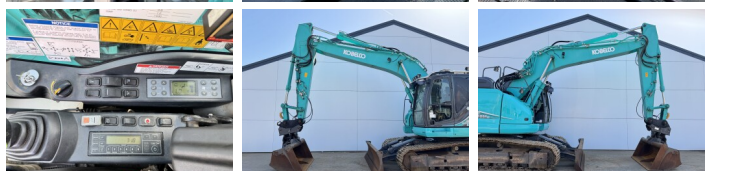

Kobelco

Kobelco SK230SRLC-5

BOSS
MACHINERY

€ 59.500 özel

Y?l 2017
Referans numaras? BM007730
Hours 9.755

Algemeen

T?r SK230SRLC-5
Yer Veldhoven, Netherlands
Certificaat CE + EPA
Available at Boss Machinery! This Kobelco SK230SRLC-5 Excavators from 2017 has an engine power of 124 kW and counts 9755 operational hours. The total weight of this Kobelco SK230SRLC-5 is 25400 kg and the dimensions are 8.75 x 3.08 x 3.66. Furthermore, this SK230SRLC-5 is equipped with Heated Seat, H?zli? kupl?r, Camera, Radio, Ekstra hidrolik i?levi, ?ekik fonksiyonu, Merkezi ya?lama. The Kobelco Excavators also has a CE + EPA marking. Do you want more information or do you want to try the Kobelco SK230SRLC-5 at our yard? Please let us know.

Aç?klama

Maten / Gewichten

Boyutlar U*G*Y 8.75 x 3.08 x 3.66
A??rl?k 25400

Motor informatie

Motor markas? Hino
Engine model AA-J05E-UM
Silindirler 4
Turbo
KW cinsinden kapasite 124

Banden / Rupsen

Plaka % 60
Sprocket % 40
Zincir % 40
Plaka geni?li?i 70 cm