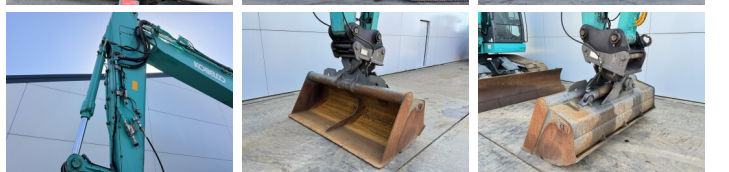

Kobelco

Kobelco SK230SRLC-5

BOSS
MACHINERY

€ 59.500 özel

Y?l 2017
Referans numaras? BM007730
Hours 9.755

Algemeen

T?r SK230SRLC-5
Yer Veldhoven, Netherlands
Certificaat CE + EPA
Available at Boss Machinery! This Kobelco SK230SRLC-5 Excavators from 2017 has an engine power of 124 kW and counts 9755 operational hours. The total weight of this Kobelco SK230SRLC-5 is 25400 kg and the dimensions are 8.75 x 3.08 x 3.66. Furthermore, this SK230SRLC-5 is equipped with Heated Seat, H?zli? kupl?r, Camera, Radio, Ekstra hidrolik i?levi, ?ekik fonksiyonu, Merkezi ya?lama. The Kobelco Excavators also has a CE + EPA marking. Do you want more information or do you want to try the Kobelco SK230SRLC-5 at our yard? Please let us know.

Aç?klama

Maten / Gewichten

Boyutlar U*G*Y 8.75 x 3.08 x 3.66
A??rl?k 25400

Motor informatie

Motor markas? Hino
Engine model AA-J05E-UM
Silindirler 4
Turbo
KW cinsinden kapasite 124

Banden / Rupsen

Plaka % 60
Sprocket % 40
Zincir % 40
Plaka geni?li?i 70 cm