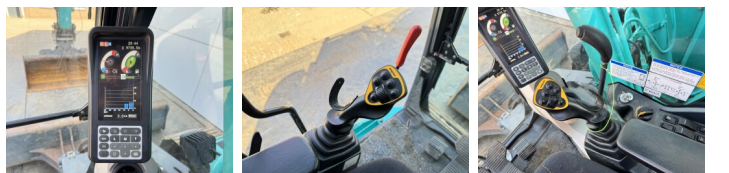

Kobelco

Kobelco SK230SRLC-5

BOSS
MACHINERY

€ 59.500 özel

Y?l 2017
Referans numaras? BM007730
Hours 9.755

Algemeen

T?r SK230SRLC-5
Yer Veldhoven, Netherlands
Certificaat CE + EPA
Available at Boss Machinery! This Kobelco SK230SRLC-5 Excavators from 2017 has an engine power of 124 kW and counts 9755 operational hours. The total weight of this Kobelco SK230SRLC-5 is 25400 kg and the dimensions are 8.75 x 3.08 x 3.66. Furthermore, this SK230SRLC-5 is equipped with Heated Seat, H?zli? kupl?r, Camera, Radio, Ekstra hidrolik i?levi, ?ekik fonksiyonu, Merkezi ya?lama. The Kobelco Excavators also has a CE + EPA marking. Do you want more information or do you want to try the Kobelco SK230SRLC-5 at our yard? Please let us know.

Aç?klama

Maten / Gewichten

Boyutlar U*G*Y 8.75 x 3.08 x 3.66
A??rl?k 25400

Motor informatie

Motor markas? Hino
Engine model AA-J05E-UM
Silindirler 4
Turbo
KW cinsinden kapasite 124

Banden / Rupsen

Plaka % 60
Sprocket % 40
Zincir % 40
Plaka geni?li?i 70 cm