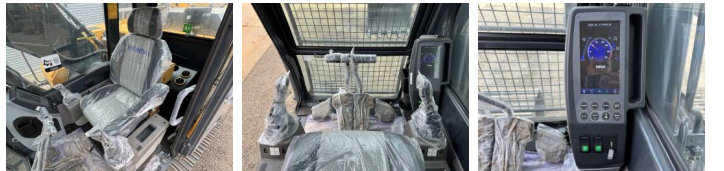

Hyundai

Hyundai R215L Smart X Plus *2026 Model*

€ 69.500 özel

Y?l 2026
Referans numaras? BM007548
Hours 5

Algemeen

T?r R215L Smart X Plus *2026 Model*
Yer Veldhoven, Netherlands
Available at Boss Machinery! This Hyundai R215L Smart X Plus *2026 Model* Excavators from 2026 has an engine power of 148 kW and counts 5 operational hours. The total weight of this Hyundai R215L Smart X Plus *2026 Model* is 22200 kg and the dimensions are 9.51 x 3.00 x 3.33. Furthermore, this R215L Smart X Plus *2026 Model* is equipped with Radio, Ekstra hidrolik i?levi, ?eki? fonksiyonu. Do you want more information or do you want to try the Hyundai R215L Smart X Plus *2026 Model* at our yard? Please let us know.

Maten / Gewichten

Boyutlar U*G*Y 9.51 x 3.00 x 3.33
A??rl?k 22200

Motor informatie

Motor markas? Cummins
Engine model 6BTAA 5.9 148C
Silindirler 6
Turbo
KW cinsinden kapasite 148

Banden / Rupsen

Plaka % 100
Sprocket % 100
Zincir % 100
Plaka geni?li?i 60 cm

BOSS

MACHINERY