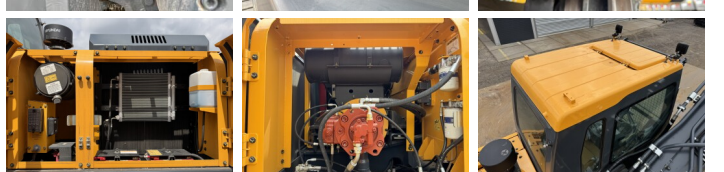

Hyundai

Hyundai R215L Smart X Plus *2026 Model*

€ 69.500 özel

Y?l 2026
Referans numaras? BM007548
Hours 5

Algemeen

T?r R215L Smart X Plus *2026 Model*
Yer Veldhoven, Netherlands
Available at Boss Machinery! This Hyundai R215L Smart X Plus *2026 Model* Excavators from 2026 has an engine power of 148 kW and counts 5 operational hours. The total weight of this Hyundai R215L Smart X Plus *2026 Model* is 22200 kg and the dimensions are 9.51 x 3.00 x 3.33. Furthermore, this R215L Smart X Plus *2026 Model* is equipped with Radio, Ekstra hidrolik i?levi, ?eki? fonksiyonu. Do you want more information or do you want to try the Hyundai R215L Smart X Plus *2026 Model* at our yard? Please let us know.

Maten / Gewichten

Boyutlar U*G*Y 9.51 x 3.00 x 3.33
A??rl?k 22200

Motor informatie

Motor markas? Cummins
Engine model 6BTAA 5.9 148C
Silindirler 6
Turbo
KW cinsinden kapasite 148

Banden / Rupsen

Plaka % 100
Sprocket % 100
Zincir % 100
Plaka geni?li?i 60 cm

BOSS

MACHINERY