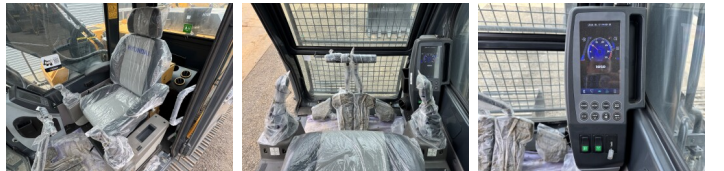

Hyundai

Hyundai R215L Smart X Plus *2026 Model*

€ 69.500 özel

Y?l 2026
Referans numaras? BM007548
Hours 5

Algemeen

T?r R215L Smart X Plus *2026 Model*
Yer Veldhoven, Netherlands
Available at Boss Machinery! This Hyundai R215L Smart X Plus *2026 Model* Excavators from 2026 has an engine power of 148 kW and counts 5 operational hours. The total weight of this Hyundai R215L Smart X Plus *2026 Model* is 22200 kg and the dimensions are 9.51 x 3.00 x 3.33. Furthermore, this R215L Smart X Plus *2026 Model* is equipped with Radio, Ekstra hidrolik i?levi, ?eki? fonksiyonu. Do you want more information or do you want to try the Hyundai R215L Smart X Plus *2026 Model* at our yard? Please let us know.

Maten / Gewichten

Boyutlar U*G*Y 9.51 x 3.00 x 3.33
A??rl?k 22200

Motor informatie

Motor markas? Cummins
Engine model 6BTAA 5.9 148C
Silindirler 6
Turbo
KW cinsinden kapasite 148

Banden / Rupsen

Plaka % 100
Sprocket % 100
Zincir % 100
Plaka geni?li?i 60 cm

BOSS

MACHINERY