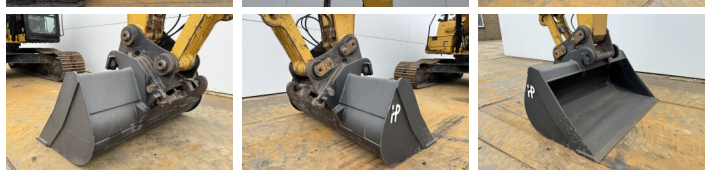

Caterpillar

Caterpillar 323FL

€ 72.500 özel

Y?l 2017
Referans numaras? BM007611
Hours 5.662

Algemeen

T?r 323FL
Yer Veldhoven, Netherlands
Certificaat CE

Aç?klama

Available at Boss Machinery! This Caterpillar 323FL Excavators from 2017 has an engine power of 122 kW and counts 5662 operational hours. The total weight of this Caterpillar 323FL is 22600 kg and the dimensions are 9.53 x 3.07 x 3.09. Furthermore, this 323FL is equipped with Camera, Radio, Heated Seat, H?zl? kupl?r, Ekstra hidrolik i?levi, Çekiç fonksiyonu, Merkezi ya?lama. The Caterpillar Excavators also has a CE marking. Do you want more information or do you want to try the Caterpillar 323FL at our yard? Please let us know.

Maten / Gewichten

A??rl?k 22600
Boyutlar U*G*Y 9.53 x 3.07 x 3.09

Motor informatie

Motor markas? Caterpillar
Engine model C7.1
Silindirler 6
Turbo
KW cinsinden kapasite 122

Banden / Rupsen

Zincir % 15
Plaka % 60
Sprocket % 15
Plaka geni?li?i 70 cm

BOSS

MACHINERY