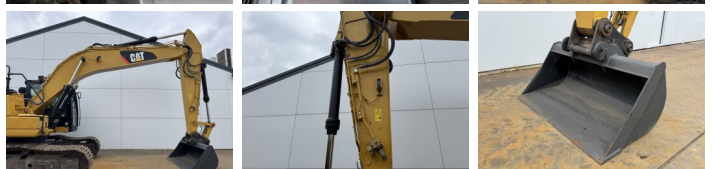

Caterpillar

Caterpillar 323FL

€ 72.500 özel

Y?l 2017
Referans numaras? BM007611
Hours 5.662

Algemeen

T?r 323FL
Yer Veldhoven, Netherlands
Certificaat CE

Aç?klama

Available at Boss Machinery! This Caterpillar 323FL Excavators from 2017 has an engine power of 122 kW and counts 5662 operational hours. The total weight of this Caterpillar 323FL is 22600 kg and the dimensions are 9.53 x 3.07 x 3.09. Furthermore, this 323FL is equipped with Camera, Radio, Heated Seat, H?zl? kupl?r, Ekstra hidrolik i?levi, Çekiç fonksiyonu, Merkezi ya?lama. The Caterpillar Excavators also has a CE marking. Do you want more information or do you want to try the Caterpillar 323FL at our yard? Please let us know.

Maten / Gewichten

A??rl?k 22600
Boyutlar U*G*Y 9.53 x 3.07 x 3.09

Motor informatie

Motor markas? Caterpillar
Engine model C7.1
Silindirler 6
Turbo
KW cinsinden kapasite 122

Banden / Rupsen

Zincir % 15
Plaka % 60
Sprocket % 15
Plaka geni?li?i 70 cm

BOSS

MACHINERY