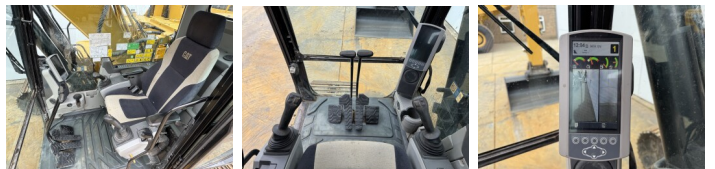

Caterpillar

Caterpillar 323FL

€ 72.500 özel

Y?l 2017
Referans numaras? BM007611
Hours 5.662

Algemeen

T?r 323FL
Yer Veldhoven, Netherlands
Certificaat CE

Aç?klama

Available at Boss Machinery! This Caterpillar 323FL Excavators from 2017 has an engine power of 122 kW and counts 5662 operational hours. The total weight of this Caterpillar 323FL is 22600 kg and the dimensions are 9.53 x 3.07 x 3.09. Furthermore, this 323FL is equipped with Camera, Radio, Heated Seat, H?zl? kupl?r, Ekstra hidrolik i?levi, Çekiç fonksiyonu, Merkezi ya?lama. The Caterpillar Excavators also has a CE marking. Do you want more information or do you want to try the Caterpillar 323FL at our yard? Please let us know.

Maten / Gewichten

A??rl?k 22600
Boyutlar U*G*Y 9.53 x 3.07 x 3.09

Motor informatie

Motor markas? Caterpillar
Engine model C7.1
Silindirler 6
Turbo
KW cinsinden kapasite 122

Banden / Rupsen

Zincir % 15
Plaka % 60
Sprocket % 15
Plaka geni?li?i 70 cm

BOSS

MACHINERY