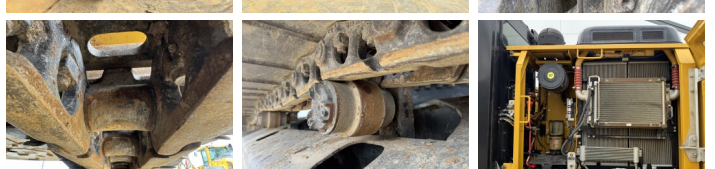

Caterpillar

Caterpillar 323FL

€ 72.500 özel

Y?l 2017
Referans numaras? BM007611
Hours 5.662

Algemeen

T?r 323FL
Yer Veldhoven, Netherlands
Certificaat CE

Aç?klama

Available at Boss Machinery! This Caterpillar 323FL Excavators from 2017 has an engine power of 122 kW and counts 5662 operational hours. The total weight of this Caterpillar 323FL is 22600 kg and the dimensions are 9.53 x 3.07 x 3.09. Furthermore, this 323FL is equipped with Camera, Radio, Heated Seat, H?zl? kupl?r, Ekstra hidrolik i?levi, Çekiç fonksiyonu, Merkezi ya?lama. The Caterpillar Excavators also has a CE marking. Do you want more information or do you want to try the Caterpillar 323FL at our yard? Please let us know.

Maten / Gewichten

A??rl?k 22600
Boyutlar U*G*Y 9.53 x 3.07 x 3.09

Motor informatie

Motor markas? Caterpillar
Engine model C7.1
Silindirler 6
Turbo
KW cinsinden kapasite 122

Banden / Rupsen

Zincir % 15
Plaka % 60
Sprocket % 15
Plaka geni?li?i 70 cm

BOSS

MACHINERY