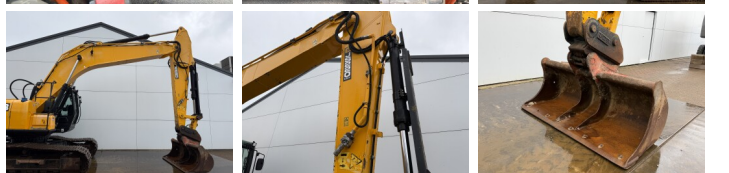

JCB

JCB JS220LC

BOSS
MACHINERY

Y?l 2017
Referans numaras? BM007524
Hours 7.354

Algemeen

T?r JS220LC
Yer Veldhoven, Netherlands
Certificaat CE
Available at Boss Machinery! This JCB JS220LC Excavators from 2017 has an engine power of 129 kW and counts 7354 operational hours. The total weight of this JCB JS220LC is 22310 kg and the dimensions are 9.61 x 3.08 x 3.19. Furthermore, this JS220LC is equipped with Heated Seat, H?zl? kupl?r, Camera, Radio, Ekstra hidrolik i?levi, ?ekik fonksiyonu. The JCB Excavators also has a CE marking. Do you want more information or do you want to try the JCB JS220LC at our yard? Please let us know.

Aç?klama

Maten / Gewichten

Boyutlar U*G*Y 9.61 x 3.08 x 3.19
A??rl?k 22310

Motor informatie

Motor markas? JCB ECOMAX
Engine model 448 TA4-129E
Silindirler 6
Turbo
KW cinsinden kapasite 129

Banden / Rupsen

Plaka % 50
Sprocket % 50
Zincir % 50
Plaka geni?li?i 70 cm

Opties

Heated Seat
H?zl? kupl?r
Camera