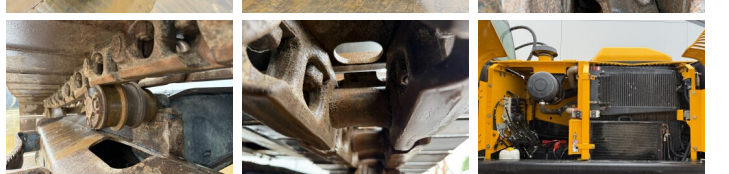

JCB

JCB JS220LC

BOSS
MACHINERY

Y?l 2017
Referans numaras? BM007524
Hours 7.354

Algemeen

T?r JS220LC
Yer Veldhoven, Netherlands
Certificaat CE
Available at Boss Machinery! This JCB JS220LC Excavators from 2017 has an engine power of 129 kW and counts 7354 operational hours. The total weight of this JCB JS220LC is 22310 kg and the dimensions are 9.61 x 3.08 x 3.19. Furthermore, this JS220LC is equipped with Heated Seat, H?zl? kupl?r, Camera, Radio, Ekstra hidrolik i?levi, ?ekik fonksiyonu. The JCB Excavators also has a CE marking. Do you want more information or do you want to try the JCB JS220LC at our yard? Please let us know.

Aç?klama

Maten / Gewichten

Boyutlar U*G*Y 9.61 x 3.08 x 3.19
A??rl?k 22310

Motor informatie

Motor markas? JCB ECOMAX
Engine model 448 TA4-129E
Silindirler 6
Turbo
KW cinsinden kapasite 129

Banden / Rupsen

Plaka % 50
Sprocket % 50
Zincir % 50
Plaka geni?li?i 70 cm

Opties

Heated Seat
H?zl? kupl?r
Camera