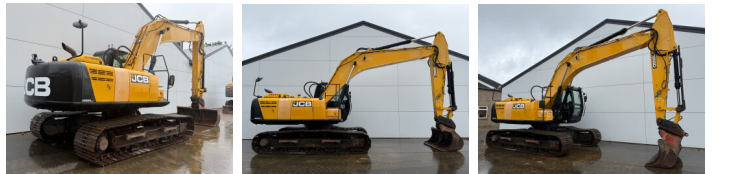

JCB

JCB JS220LC

BOSS
MACHINERY

Y?l 2017
Referans numaras? BM007524
Hours 7.354

Algemeen

T?r JS220LC
Yer Veldhoven, Netherlands
Certificaat CE
Available at Boss Machinery! This JCB JS220LC Excavators from 2017 has an engine power of 129 kW and counts 7354 operational hours. The total weight of this JCB JS220LC is 22310 kg and the dimensions are 9.61 x 3.08 x 3.19. Furthermore, this JS220LC is equipped with Heated Seat, H?zl? kupl?r, Camera, Radio, Ekstra hidrolik i?levi, ?ekik fonksiyonu. The JCB Excavators also has a CE marking. Do you want more information or do you want to try the JCB JS220LC at our yard? Please let us know.

Aç?klama

Maten / Gewichten

Boyutlar U*G*Y 9.61 x 3.08 x 3.19
A??rl?k 22310

Motor informatie

Motor markas? JCB ECOMAX
Engine model 448 TA4-129E
Silindirler 6
Turbo
KW cinsinden kapasite 129

Banden / Rupsen

Plaka % 50
Sprocket % 50
Zincir % 50
Plaka geni?li?i 70 cm

Opties

Heated Seat
H?zl? kupl?r
Camera