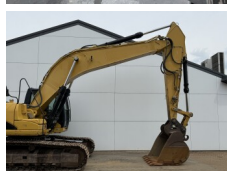

Caterpillar

Caterpillar 325DLN

BOSS
MACHINERY

Y?l 2007
Referans numaras? BM007646
Hours 13.133

Algemeen

T?r 325DLN
Yer Veldhoven, Netherlands
Certificaat CE
Available at Boss Machinery! This Caterpillar 325DLN Excavators from 2007 has an engine power of 152 kW and counts 13133 operational hours. The total weight of this Caterpillar 325DLN is 31600 kg and the dimensions are 10.23 x 2.99 x 3.58. Furthermore, this 325DLN is equipped with H?zl? kupl?r, Radio, Ekstra hidrolik i?levi, ?eki? fonksiyonu, Merkezi ya?lama. The Caterpillar Excavators also has a CE marking. Do you want more information or do you want to try the Caterpillar 325DLN at our yard? Please let us know.

Aç?klama

Maten / Gewichten

A??rl?k 31600
Boyutlar U*G*Y 10.23 x 2.99 x 3.58

Motor informatie

Motor markas? Caterpillar
Engine model C7DI
Silindirler 6
Turbo
KW cinsinden kapasite 152

Banden / Rupsen

Sprocket % 80
Plaka % 40
Zincir % 5
Plaka geni?li?i 60 cm

Opties

H?zl? kupl?r
Radio