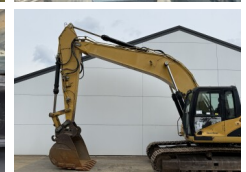

Caterpillar

Caterpillar 325DLN

BOSS
MACHINERY

Y?l 2007
Referans numaras? BM007646
Hours 13.133

Algemeen

T?r 325DLN
Yer Veldhoven, Netherlands
Certificaat CE
Available at Boss Machinery! This Caterpillar 325DLN Excavators from 2007 has an engine power of 152 kW and counts 13133 operational hours. The total weight of this Caterpillar 325DLN is 31600 kg and the dimensions are 10.23 x 2.99 x 3.58. Furthermore, this 325DLN is equipped with H?zl? kupl?r, Radio, Ekstra hidrolik i?levi, ?eki? fonksiyonu, Merkezi ya?lama. The Caterpillar Excavators also has a CE marking. Do you want more information or do you want to try the Caterpillar 325DLN at our yard? Please let us know.

Aç?klama

Maten / Gewichten

A??rl?k 31600
Boyutlar U*G*Y 10.23 x 2.99 x 3.58

Motor informatie

Motor markas? Caterpillar
Engine model C7DI
Silindirler 6
Turbo
KW cinsinden kapasite 152

Banden / Rupsen

Sprocket % 80
Plaka % 40
Zincir % 5
Plaka geni?li?i 60 cm

Opties

H?zl? kupl?r
Radio