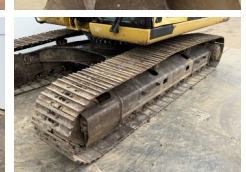

Caterpillar

Caterpillar 325DLN

BOSS
MACHINERY

Y?l 2007
Referans numaras? BM007646
Hours 13.133

Algemeen

T?r 325DLN
Yer Veldhoven, Netherlands
Certificaat CE
Available at Boss Machinery! This Caterpillar 325DLN Excavators from 2007 has an engine power of 152 kW and counts 13133 operational hours. The total weight of this Caterpillar 325DLN is 31600 kg and the dimensions are 10.23 x 2.99 x 3.58. Furthermore, this 325DLN is equipped with H?zl? kupl?r, Radio, Ekstra hidrolik i?levi, ?eki? fonksiyonu, Merkezi ya?lama. The Caterpillar Excavators also has a CE marking. Do you want more information or do you want to try the Caterpillar 325DLN at our yard? Please let us know.

Aç?klama

Maten / Gewichten

A??rl?k 31600
Boyutlar U*G*Y 10.23 x 2.99 x 3.58

Motor informatie

Motor markas? Caterpillar
Engine model C7DI
Silindirler 6
Turbo
KW cinsinden kapasite 152

Banden / Rupsen

Sprocket % 80
Plaka % 40
Zincir % 5
Plaka geni?li?i 60 cm

Opties

H?zl? kupl?r
Radio