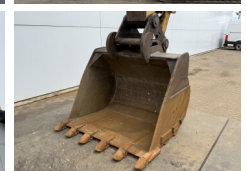

Caterpillar

Caterpillar 325DLN

BOSS
MACHINERY

Y?l 2007
Referans numaras? BM007646
Hours 13.133

Algemeen

T?r 325DLN
Yer Veldhoven, Netherlands
Certificaat CE
Available at Boss Machinery! This Caterpillar 325DLN Excavators from 2007 has an engine power of 152 kW and counts 13133 operational hours. The total weight of this Caterpillar 325DLN is 31600 kg and the dimensions are 10.23 x 2.99 x 3.58. Furthermore, this 325DLN is equipped with H?zl? kupl?r, Radio, Ekstra hidrolik i?levi, ?eki? fonksiyonu, Merkezi ya?lama. The Caterpillar Excavators also has a CE marking. Do you want more information or do you want to try the Caterpillar 325DLN at our yard? Please let us know.

Aç?klama

Maten / Gewichten

A??rl?k 31600
Boyutlar U*G*Y 10.23 x 2.99 x 3.58

Motor informatie

Motor markas? Caterpillar
Engine model C7DI
Silindirler 6
Turbo
KW cinsinden kapasite 152

Banden / Rupsen

Sprocket % 80
Plaka % 40
Zincir % 5
Plaka geni?li?i 60 cm

Opties

H?zl? kupl?r
Radio