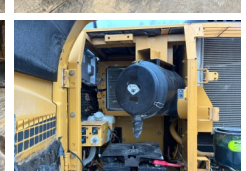

Caterpillar

Caterpillar 325DLN

BOSS
MACHINERY

Y?l 2007
Referans numaras? BM007646
Hours 13.133

Algemeen

T?r 325DLN
Yer Veldhoven, Netherlands
Certificaat CE
Available at Boss Machinery! This Caterpillar 325DLN Excavators from 2007 has an engine power of 152 kW and counts 13133 operational hours. The total weight of this Caterpillar 325DLN is 31600 kg and the dimensions are 10.23 x 2.99 x 3.58. Furthermore, this 325DLN is equipped with H?zl? kupl?r, Radio, Ekstra hidrolik i?levi, ?eki? fonksiyonu, Merkezi ya?lama. The Caterpillar Excavators also has a CE marking. Do you want more information or do you want to try the Caterpillar 325DLN at our yard? Please let us know.

Aç?klama

Maten / Gewichten

A??rl?k 31600
Boyutlar U*G*Y 10.23 x 2.99 x 3.58

Motor informatie

Motor markas? Caterpillar
Engine model C7DI
Silindirler 6
Turbo
KW cinsinden kapasite 152

Banden / Rupsen

Sprocket % 80
Plaka % 40
Zincir % 5
Plaka geni?li?i 60 cm

Opties

H?zl? kupl?r
Radio