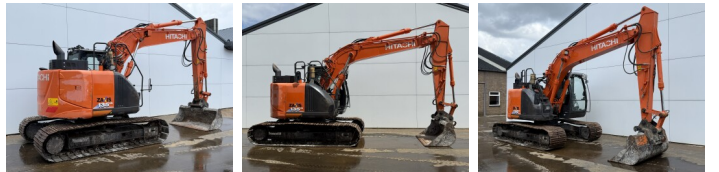

Hitachi

Hitachi ZX135US-6

BOSS
MACHINERY

€ 42.500özel

Y?l 2017
Referans numaras? BM007596
Hours 5.173

Algemeen

Tür ZX135US-6
Yer Veldhoven, Netherlands
Certificaat CE + EPA
Available at Boss Machinery! This Hitachi ZX135US-6 Excavators from 2017 has an engine power of 130 kW and counts 5173 operational hours. The total weight of this Hitachi ZX135US-6 is 18300 kg and the dimensions are 743 x 270 x 282. Furthermore, this ZX135US-6 is equipped with Radio, Camera, H?zl? kuplör, Merkezi ya?lama. The Hitachi Excavators also has a CE + EPA marking. Do you want more information or do you want to try the Hitachi ZX135US-6 at our yard? Please let us know.

Maten / Gewichten

A??rl?k 18300
Boyutlar U*G*Y 743 x 270 x 282

Motor informatie

Motor markas? Isuzu
Engine model AR-4JJ1X
Silindirler 4
Turbo
KW cinsinden kapasite 130

Banden / Rupsen

Sprocket % 80
Zincir % 40
Plaka % 50
Plaka geni?li?i 70

Opties

Radio