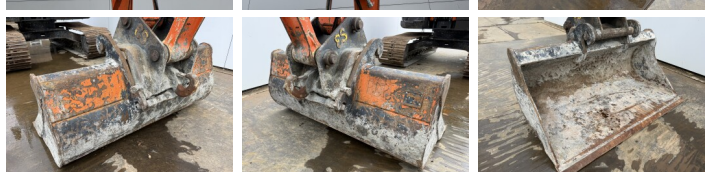

Hitachi

Hitachi ZX135US-6

BOSS
MACHINERY

€ 42.500özel

Y?l 2017
Referans numaras? BM007596
Hours 5.173

Algemeen

Tür ZX135US-6
Yer Veldhoven, Netherlands
Certificaat CE + EPA
Available at Boss Machinery! This Hitachi ZX135US-6 Excavators from 2017 has an engine power of 130 kW and counts 5173 operational hours. The total weight of this Hitachi ZX135US-6 is 18300 kg and the dimensions are 743 x 270 x 282. Furthermore, this ZX135US-6 is equipped with Radio, Camera, H?zl? kuplör, Merkezi ya?lama. The Hitachi Excavators also has a CE + EPA marking. Do you want more information or do you want to try the Hitachi ZX135US-6 at our yard? Please let us know.

Maten / Gewichten

A??rl?k 18300
Boyutlar U*G*Y 743 x 270 x 282

Motor informatie

Motor markas? Isuzu
Engine model AR-4JJ1X
Silindirler 4
Turbo
KW cinsinden kapasite 130

Banden / Rupsen

Sprocket % 80
Zincir % 40
Plaka % 50
Plaka geni?li?i 70

Opties

Radio