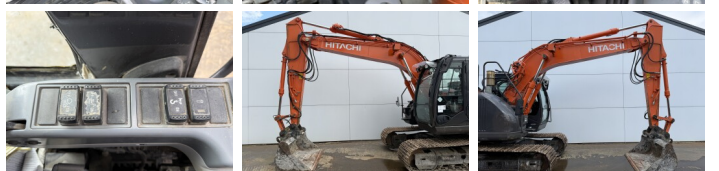

Hitachi

Hitachi ZX135US-6

BOSS
MACHINERY

€ 42.500özel

Y?l 2017
Referans numaras? BM007596
Hours 5.173

Algemeen

Tür ZX135US-6
Yer Veldhoven, Netherlands
Certificaat CE + EPA
Available at Boss Machinery! This Hitachi ZX135US-6 Excavators from 2017 has an engine power of 130 kW and counts 5173 operational hours. The total weight of this Hitachi ZX135US-6 is 18300 kg and the dimensions are 743 x 270 x 282. Furthermore, this ZX135US-6 is equipped with Radio, Camera, H?zl? kuplör, Merkezi ya?lama. The Hitachi Excavators also has a CE + EPA marking. Do you want more information or do you want to try the Hitachi ZX135US-6 at our yard? Please let us know.

Maten / Gewichten

A??rl?k 18300
Boyutlar U*G*Y 743 x 270 x 282

Motor informatie

Motor markas? Isuzu
Engine model AR-4JJ1X
Silindirler 4
Turbo
KW cinsinden kapasite 130

Banden / Rupsen

Sprocket % 80
Zincir % 40
Plaka % 50
Plaka geni?li?i 70

Opties

Radio