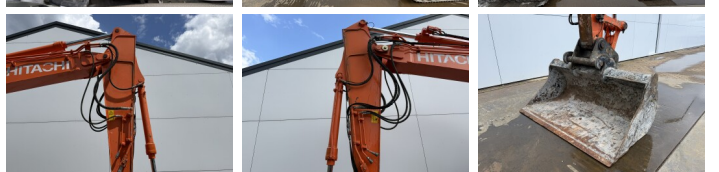

Hitachi

Hitachi ZX135US-6

BOSS
MACHINERY

€ 42.500özel

Y?l 2017
Referans numaras? BM007596
Hours 5.173

Algemeen

Tür ZX135US-6
Yer Veldhoven, Netherlands
Certificaat CE + EPA
Available at Boss Machinery! This Hitachi ZX135US-6 Excavators from 2017 has an engine power of 130 kW and counts 5173 operational hours. The total weight of this Hitachi ZX135US-6 is 18300 kg and the dimensions are 743 x 270 x 282. Furthermore, this ZX135US-6 is equipped with Radio, Camera, H?zl? kuplör, Merkezi ya?lama. The Hitachi Excavators also has a CE + EPA marking. Do you want more information or do you want to try the Hitachi ZX135US-6 at our yard? Please let us know.

Maten / Gewichten

A??rl?k 18300
Boyutlar U*G*Y 743 x 270 x 282

Motor informatie

Motor markas? Isuzu
Engine model AR-4JJ1X
Silindirler 4
Turbo
KW cinsinden kapasite 130

Banden / Rupsen

Sprocket % 80
Zincir % 40
Plaka % 50
Plaka geni?li?i 70

Opties

Radio