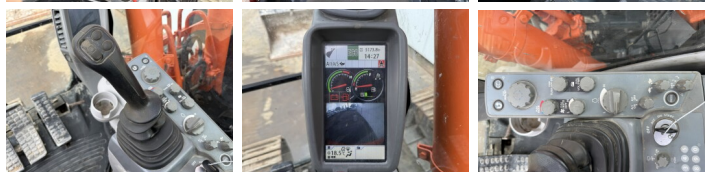

Hitachi

Hitachi ZX135US-6

BOSS
MACHINERY

€ 42.500özel

Y?l 2017
Referans numaras? BM007596
Hours 5.173

Algemeen

Tür ZX135US-6
Yer Veldhoven, Netherlands
Certificaat CE + EPA
Available at Boss Machinery! This Hitachi ZX135US-6 Excavators from 2017 has an engine power of 130 kW and counts 5173 operational hours. The total weight of this Hitachi ZX135US-6 is 18300 kg and the dimensions are 743 x 270 x 282. Furthermore, this ZX135US-6 is equipped with Radio, Camera, H?zl? kuplör, Merkezi ya?lama. The Hitachi Excavators also has a CE + EPA marking. Do you want more information or do you want to try the Hitachi ZX135US-6 at our yard? Please let us know.

Maten / Gewichten

A??rl?k 18300
Boyutlar U*G*Y 743 x 270 x 282

Motor informatie

Motor markas? Isuzu
Engine model AR-4JJ1X
Silindirler 4
Turbo
KW cinsinden kapasite 130

Banden / Rupsen

Sprocket % 80
Zincir % 40
Plaka % 50
Plaka geni?li?i 70

Opties

Radio