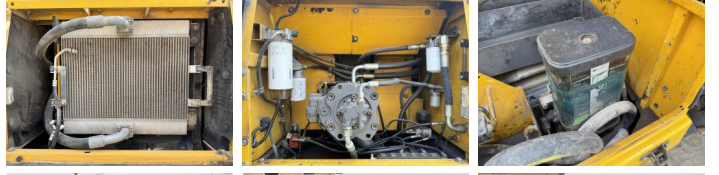

Available at Boss Machinery! This Volvo EC290CL Excavators from 2011 has an engine power of 143 kW and counts 16568 operational hours. The total weight of this Volvo EC290CL is 31960 kg and the dimensions are 10.32 x 3.50 x 3.23. Furthermore, this EC290CL is equipped with Heated Seat, Hızlı kuplör, Radio, Ekstra hidrolik işlevi, Çekiç fonksiyonu, Merkezi yağlama. The Volvo Excavators also has a CE marking. Do you want more information or do you want to try the Volvo EC290CL at our yard? Please let us know.

Maten / Gewichten

Boyutlar U*G*Y 10.32 x 3.50 x 3.23
Ağırlık 31960

Motor informatie

Motor markası Volvo
Engine model D7E
Silindirler 6
Turbo
KW cinsinden kapasite 143

Banden / Rupsen

Plaka genişliği 90 cm

Opties

Heated Seat
Hızlı kuplör
Radio

Ekstra hidrolik i?levi
eki fonksiyonu
Merkezi ya?lama