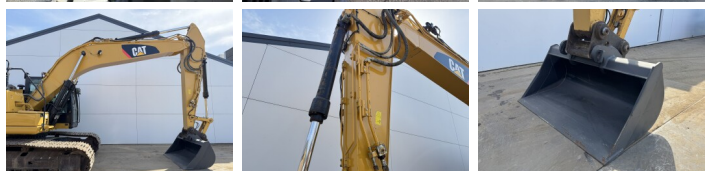

Caterpillar

Caterpillar 320FL

€ 64.500 özel

Y?l 2017
Referans numaras? BM007605
Hours 5.867

Algemeen

T?r 320FL
Yer Veldhoven, Netherlands
Certificaat CE + EPA
Available at Boss Machinery! This Caterpillar 320FL Excavators from 2017 has an engine power of 122 kW and counts 5867 operational hours. The total weight of this Caterpillar 320FL is 21400 kg and the dimensions are 9.55 x 3.17 x 3.05. Furthermore, this 320FL is equipped with Radio, Heated Seat, H?zl? kupl?r, Camera, Ekstra hidrolik i?levi, ?eki? fonksiyonu, Merkezi ya?lama. The Caterpillar Excavators also has a CE + EPA marking. Do you want more information or do you want to try the Caterpillar 320FL at our yard? Please let us know.

Maten / Gewichten

Boyutlar U*G*Y 9.55 x 3.17 x 3.05
A??rl?k 21400

Motor informatie

Motor markas? Caterpillar
Engine model C4.4
Silindirler 4
Turbo
KW cinsinden kapasite 122

Banden / Rupsen

Plaka % 60
Sprocket % 10
Zincir % 10
Plaka geni?li?i 80 cm

BOSS
MACHINERY