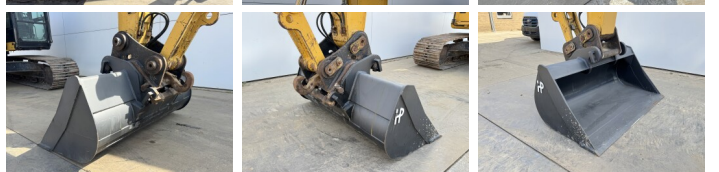

Caterpillar

Caterpillar 320FL

€ 64.500 özel

Y?l 2017
Referans numaras? BM007605
Hours 5.867

Algemeen

T?r 320FL
Yer Veldhoven, Netherlands
Certificaat CE + EPA
Available at Boss Machinery! This Caterpillar 320FL Excavators from 2017 has an engine power of 122 kW and counts 5867 operational hours. The total weight of this Caterpillar 320FL is 21400 kg and the dimensions are 9.55 x 3.17 x 3.05. Furthermore, this 320FL is equipped with Radio, Heated Seat, H?zl? kupl?r, Camera, Ekstra hidrolik i?levi, ?eki? fonksiyonu, Merkezi ya?lama. The Caterpillar Excavators also has a CE + EPA marking. Do you want more information or do you want to try the Caterpillar 320FL at our yard? Please let us know.

Maten / Gewichten

Boyutlar U*G*Y 9.55 x 3.17 x 3.05
A??rl?k 21400

Motor informatie

Motor markas? Caterpillar
Engine model C4.4
Silindirler 4
Turbo
KW cinsinden kapasite 122

Banden / Rupsen

Plaka % 60
Sprocket % 10
Zincir % 10
Plaka geni?li?i 80 cm

BOSS
MACHINERY