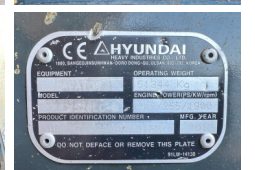

Hyundai

Hyundai R520LC-9

€ 34.500 özel

Y?l 2012
Referans numaras? BM005620
Hours 23.077

Algemeen

T?r R520LC-9
Yer Veldhoven, Netherlands
Certificaat CE + EPA
Available at Boss Machinery! This Hyundai R520LC-9 Excavators from 2012 has an engine power of 255 kW and counts 23077 operational hours. The total weight of this Hyundai R520LC-9 is 52675 kg and the dimensions are 12.20 x 3.70 x 3.90. Furthermore, this R520LC-9 is equipped with Klima, Radio, Camera, Ekstra hidrolik i?levi, ?ekik fonksiyonu, Merkezi ya?lama. The Hyundai Excavators also has a CE + EPA marking. Do you want more information or do you want to try the Hyundai R520LC-9 at our yard? Please let us know.

Maten / Gewichten

A??rl?k 52675
Boyutlar U*G*Y 12.20 x 3.70 x 3.90

Motor informatie

Motor markas? Cummins
Engine model QSM11
Silindirler 6
Turbo
KW cinsinden kapasite 255

Banden / Rupsen

Plaka % 70
Sprocket % 80
Zincir % 70
Plaka geni?li?i 70 cm

BOSS

MACHINERY