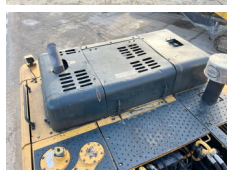

Hyundai

Hyundai R520LC-9

€ 34.500 özel

Y?l 2012
Referans numaras? BM005620
Hours 23.077

Algemeen

T?r R520LC-9
Yer Veldhoven, Netherlands
Certificaat CE + EPA
Available at Boss Machinery! This Hyundai R520LC-9 Excavators from 2012 has an engine power of 255 kW and counts 23077 operational hours. The total weight of this Hyundai R520LC-9 is 52675 kg and the dimensions are 12.20 x 3.70 x 3.90. Furthermore, this R520LC-9 is equipped with Klima, Radio, Camera, Ekstra hidrolik i?levi, ?ekik fonksiyonu, Merkezi ya?lama. The Hyundai Excavators also has a CE + EPA marking. Do you want more information or do you want to try the Hyundai R520LC-9 at our yard? Please let us know.

Maten / Gewichten

A??rl?k 52675
Boyutlar U*G*Y 12.20 x 3.70 x 3.90

Motor informatie

Motor markas? Cummins
Engine model QSM11
Silindirler 6
Turbo
KW cinsinden kapasite 255

Banden / Rupsen

Plaka % 70
Sprocket % 80
Zincir % 70
Plaka geni?li?i 70 cm

BOSS

MACHINERY

Opties

Klima

Radio

Camera

Ekstra hidrolik i?levi

Çekiç fonksiyonu