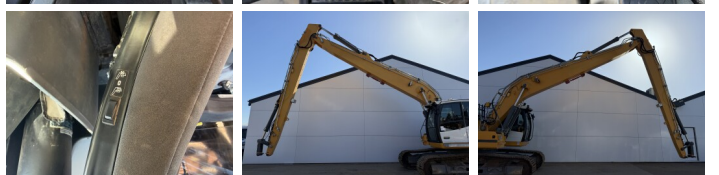

Liebherr

Liebherr R926LC - 15 Meter Long Reach

€ 89.500 özel

Y?l 2017
Referans numaras? BM007655
Hours 12.593

Algemeen

T?r R926LC - 15 Meter Long Reach
Yer Veldhoven, Netherlands
Certificaat CE

Available at Boss Machinery! This Liebherr R926LC - 15 Meter Long Reach Excavators from 2017 has an engine power of 140 kW and counts 12593 operational hours. The total weight of this Liebherr R926LC - 15 Meter Long Reach is 30100 kg and the dimensions are 12.35 x 2.98 x 3.14. Furthermore, this R926LC - 15 Meter Long Reach is equipped with Camera, Radio, Heated Seat, Ekstra hidrolik i?levi, ?eki? fonksiyonu, Merkezi ya?lama. The Liebherr Excavators also has a CE marking. Do you want more information or do you want to try the Liebherr R926LC - 15 Meter Long Reach at our yard? Please let us know.

A?klama

Maten / Gewichten

Boyutlar U*G*Y 12.35 x 2.98 x 3.14
Stick Length 6.10m (pin to pin)
A??rl?k 30100
Boom Length 8.25m (pin to pin)

Motor informatie

Motor markas? Liebherr
Engine model D934 A7-14
Silindirler 4
Turbo
KW cinsinden kapasite 140

BOSS
MACHINERY