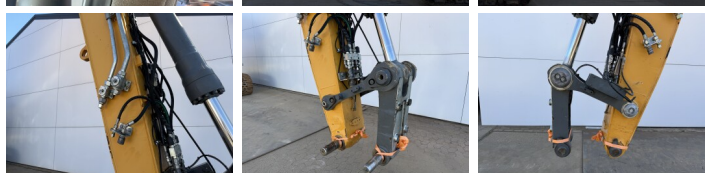

Liebherr

Liebherr R926LC - 15 Meter Long Reach

€ 89.500 özel

Y?l 2017
Referans numaras? BM007655
Hours 12.593

Algemeen

T?r R926LC - 15 Meter Long Reach
Yer Veldhoven, Netherlands
Certificaat CE

Available at Boss Machinery! This Liebherr R926LC - 15 Meter Long Reach Excavators from 2017 has an engine power of 140 kW and counts 12593 operational hours. The total weight of this Liebherr R926LC - 15 Meter Long Reach is 30100 kg and the dimensions are 12.35 x 2.98 x 3.14. Furthermore, this R926LC - 15 Meter Long Reach is equipped with Camera, Radio, Heated Seat, Ekstra hidrolik i?levi, ?eki? fonksiyonu, Merkezi ya?lama. The Liebherr Excavators also has a CE marking. Do you want more information or do you want to try the Liebherr R926LC - 15 Meter Long Reach at our yard? Please let us know.

A?klama

Maten / Gewichten

Boyutlar U*G*Y 12.35 x 2.98 x 3.14
Stick Length 6.10m (pin to pin)
A??rl?k 30100
Boom Length 8.25m (pin to pin)

Motor informatie

Motor markas? Liebherr
Engine model D934 A7-14
Silindirler 4
Turbo
KW cinsinden kapasite 140

BOSS
MACHINERY