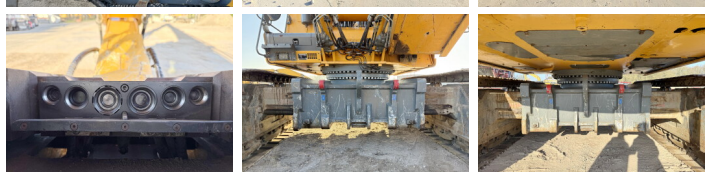

Liebherr

Liebherr R944C UHD - 23 Meter Demolition

€ 125.000 özel

Y?l 2012
Referans numaras? BM006537
Hours 10.349

Algemeen

T?r R944C UHD - 23 Meter Demolition
Yer Veldhoven, Netherlands
Certificaat CE + EPA

Available at Boss Machinery! This Liebherr R944C UHD - 23 Meter Demolition Excavators from 2012 has an engine power of 190 kW and counts 10349 operational hours. The total weight of this Liebherr R944C UHD - 23 Meter Demolition is 56900 kg and the dimensions are 7.40 x 3.00 x 3.65. Furthermore, this R944C UHD - 23 Meter Demolition is equipped with Radio, Heated Seat, H?zli? kupl?r, Klima, Camera, Ekstra hidrolik i?levi, ?eki? fonksiyonu, Merkezi ya?lama. The Liebherr Excavators also has a CE + EPA marking. Do you want more information or do you want to try the Liebherr R944C UHD - 23 Meter Demolition at our yard? Please let us know.

Aç?klama

Maten / Gewichten

Boyutlar U*G*Y 7.40 x 3.00 x 3.65
A??rl?k 56900

Motor informatie

Motor markas? Liebherr
Engine model D936 L A6
Silindirler 6
Turbo
KW cinsinden kapasite 190

Banden / Rupsen

BOSS
MACHINERY