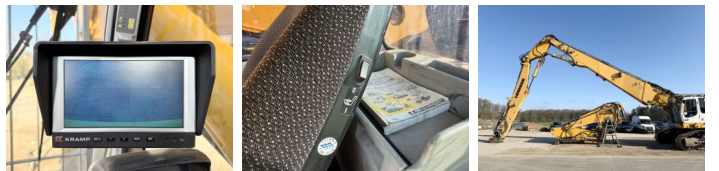

Liebherr

Liebherr R944C UHD - 23 Meter Demolition

€ 125.000 özel

Y?l 2012
Referans numaras? BM006537
Hours 10.349

Algemeen

T?r R944C UHD - 23 Meter Demolition
Yer Veldhoven, Netherlands
Certificaat CE + EPA

Available at Boss Machinery! This Liebherr R944C UHD - 23 Meter Demolition Excavators from 2012 has an engine power of 190 kW and counts 10349 operational hours. The total weight of this Liebherr R944C UHD - 23 Meter Demolition is 56900 kg and the dimensions are 7.40 x 3.00 x 3.65. Furthermore, this R944C UHD - 23 Meter Demolition is equipped with Radio, Heated Seat, H?zli? kupl?r, Klima, Camera, Ekstra hidrolik i?levi, ?eki? fonksiyonu, Merkezi ya?lama. The Liebherr Excavators also has a CE + EPA marking. Do you want more information or do you want to try the Liebherr R944C UHD - 23 Meter Demolition at our yard? Please let us know.

Aç?klama

Maten / Gewichten

Boyutlar U*G*Y 7.40 x 3.00 x 3.65
A??rl?k 56900

Motor informatie

Motor markas? Liebherr
Engine model D936 L A6
Silindirler 6
Turbo
KW cinsinden kapasite 190

Banden / Rupsen

BOSS
MACHINERY