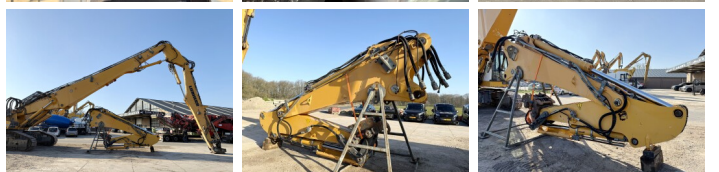

Liebherr

Liebherr R944C UHD - 23 Meter Demolition

€ 125.000 özel

Y?l 2012
Referans numaras? BM006537
Hours 10.349

Algemeen

T?r R944C UHD - 23 Meter Demolition
Yer Veldhoven, Netherlands
Certificaat CE + EPA

Available at Boss Machinery! This Liebherr R944C UHD - 23 Meter Demolition Excavators from 2012 has an engine power of 190 kW and counts 10349 operational hours. The total weight of this Liebherr R944C UHD - 23 Meter Demolition is 56900 kg and the dimensions are 7.40 x 3.00 x 3.65. Furthermore, this R944C UHD - 23 Meter Demolition is equipped with Radio, Heated Seat, H?zli? kupl?r, Klima, Camera, Ekstra hidrolik i?levi, ?eki? fonksiyonu, Merkezi ya?lama. The Liebherr Excavators also has a CE + EPA marking. Do you want more information or do you want to try the Liebherr R944C UHD - 23 Meter Demolition at our yard? Please let us know.

Aç?klama

Maten / Gewichten

Boyutlar U*G*Y 7.40 x 3.00 x 3.65
A??rl?k 56900

Motor informatie

Motor markas? Liebherr
Engine model D936 L A6
Silindirler 6
Turbo
KW cinsinden kapasite 190

Banden / Rupsen

BOSS
MACHINERY