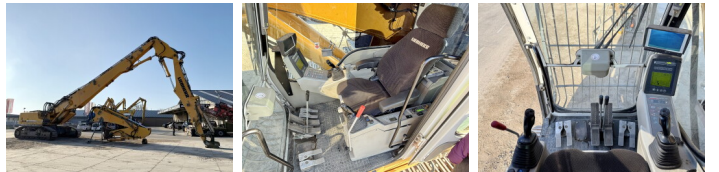

Liebherr

Liebherr R944C UHD - 23 Meter Demolition

€ 125.000 özel

Y?l 2012
Referans numaras? BM006537
Hours 10.349

Algemeen

T?r R944C UHD - 23 Meter Demolition
Yer Veldhoven, Netherlands
Certificaat CE + EPA

Available at Boss Machinery! This Liebherr R944C UHD - 23 Meter Demolition Excavators from 2012 has an engine power of 190 kW and counts 10349 operational hours. The total weight of this Liebherr R944C UHD - 23 Meter Demolition is 56900 kg and the dimensions are 7.40 x 3.00 x 3.65. Furthermore, this R944C UHD - 23 Meter Demolition is equipped with Radio, Heated Seat, H?zli? kupl?r, Klima, Camera, Ekstra hidrolik i?levi, ?eki? fonksiyonu, Merkezi ya?lama. The Liebherr Excavators also has a CE + EPA marking. Do you want more information or do you want to try the Liebherr R944C UHD - 23 Meter Demolition at our yard? Please let us know.

Aç?klama

Maten / Gewichten

Boyutlar U*G*Y 7.40 x 3.00 x 3.65
A??rl?k 56900

Motor informatie

Motor markas? Liebherr
Engine model D936 L A6
Silindirler 6
Turbo
KW cinsinden kapasite 190

Banden / Rupsen

BOSS
MACHINERY