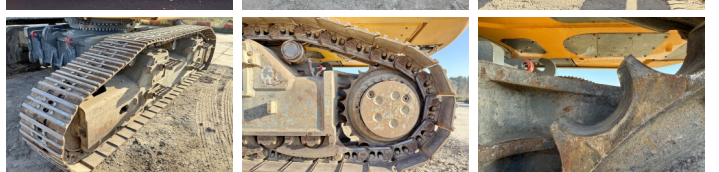

Liebherr

Liebherr R944C UHD - 23 Meter Demolition

€ 125.000 özel

Y?l 2012
Referans numaras? BM006537
Hours 10.349

Algemeen

T?r R944C UHD - 23 Meter Demolition
Yer Veldhoven, Netherlands
Certificaat CE + EPA

Available at Boss Machinery! This Liebherr R944C UHD - 23 Meter Demolition Excavators from 2012 has an engine power of 190 kW and counts 10349 operational hours. The total weight of this Liebherr R944C UHD - 23 Meter Demolition is 56900 kg and the dimensions are 7.40 x 3.00 x 3.65. Furthermore, this R944C UHD - 23 Meter Demolition is equipped with Radio, Heated Seat, H?zli? kupl?r, Klima, Camera, Ekstra hidrolik i?levi, ?eki? fonksiyonu, Merkezi ya?lama. The Liebherr Excavators also has a CE + EPA marking. Do you want more information or do you want to try the Liebherr R944C UHD - 23 Meter Demolition at our yard? Please let us know.

Aç?klama

Maten / Gewichten

Boyutlar U*G*Y 7.40 x 3.00 x 3.65
A??rl?k 56900

Motor informatie

Motor markas? Liebherr
Engine model D936 L A6
Silindirler 6
Turbo
KW cinsinden kapasite 190

Banden / Rupsen

BOSS
MACHINERY