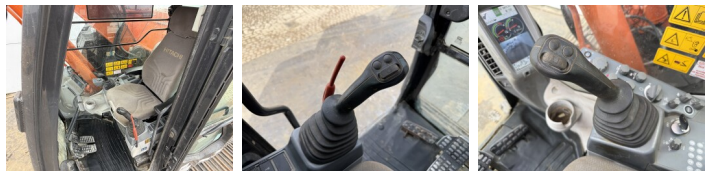

Hitachi

Hitachi ZX225USLC-5B

BOSS
MACHINERY

€ 52.500 özel

Y?l 2016
Referans numaras? BM007615
Hours 5.815

Algemeen

T?r ZX225USLC-5B
Yer Veldhoven, Netherlands
Certificaat CE + EPA

Available at Boss Machinery! This Hitachi ZX225USLC-5B Excavators from 2016 has an engine power of 122 kW and counts 5815 operational hours. The total weight of this Hitachi ZX225USLC-5B is 25900 kg and the dimensions are 9.09 x 3.20 x 3.03. Furthermore, this ZX225USLC-5B is equipped with H?zli? kupl?r, Camera, Radio, Heated Seat, Ekstra hidrolik i?levi, ?eki? fonksiyonu, Merkezi ya?lama. The Hitachi Excavators also has a CE + EPA marking. Do you want more information or do you want to try the Hitachi ZX225USLC-5B at our yard? Please let us know.

A??klama

Maten / Gewichten

Boyutlar U*G*Y 9.09 x 3.20 x 3.03
A??rl?k 25900

Motor informatie

Motor markas? Isuzu
Engine model AM-4HK1X
Silindirler 4
Turbo
KW cinsinden kapasite 122

Banden / Rupsen

Sprocket % 40
Zincir % 60
Plaka % 60
Plaka geni?li?i 80 cm