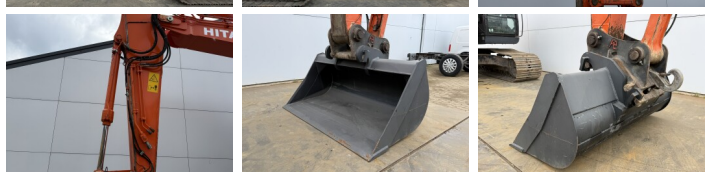

Hitachi

Hitachi ZX225USLC-5B

BOSS
MACHINERY

€ 52.500 özel

Y?l 2016
Referans numaras? BM007615
Hours 5.815

Algemeen

T?r ZX225USLC-5B
Yer Veldhoven, Netherlands
Certificaat CE + EPA

Available at Boss Machinery! This Hitachi ZX225USLC-5B Excavators from 2016 has an engine power of 122 kW and counts 5815 operational hours. The total weight of this Hitachi ZX225USLC-5B is 25900 kg and the dimensions are 9.09 x 3.20 x 3.03. Furthermore, this ZX225USLC-5B is equipped with H?zli? kupl?r, Camera, Radio, Heated Seat, Ekstra hidrolik i?levi, ?eki? fonksiyonu, Merkezi ya?lama. The Hitachi Excavators also has a CE + EPA marking. Do you want more information or do you want to try the Hitachi ZX225USLC-5B at our yard? Please let us know.

A??klama

Maten / Gewichten

Boyutlar U*G*Y 9.09 x 3.20 x 3.03
A??rl?k 25900

Motor informatie

Motor markas? Isuzu
Engine model AM-4HK1X
Silindirler 4
Turbo
KW cinsinden kapasite 122

Banden / Rupsen

Sprocket % 40
Zincir % 60
Plaka % 60
Plaka geni?li?i 80 cm