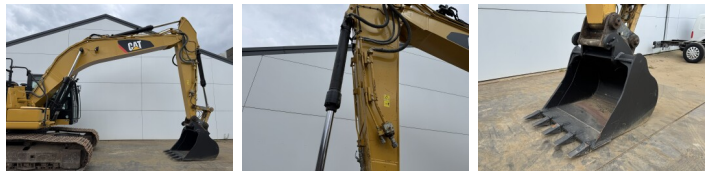

Caterpillar

Caterpillar 320FL

€ 63.500 özel

Y?l 2017
Referans numaras? BM007610
Hours 6.390

Algemeen

T?r 320FL
Yer Veldhoven, Netherlands
Certificaat CE

Aç?klama

Available at Boss Machinery! This Caterpillar 320FL Excavators from 2017 has an engine power of 122 kW and counts 6390 operational hours. The total weight of this Caterpillar 320FL is 21400 kg and the dimensions are 9.55 x 3.17 x 3.00. Furthermore, this 320FL is equipped with Camera, Radio, Heated Seat, H?zl? kupl?r, Ekstra hidrolik i?levi, Çekiç fonksiyonu, Merkezi ya?lama. The Caterpillar Excavators also has a CE marking. Do you want more information or do you want to try the Caterpillar 320FL at our yard? Please let us know.

Maten / Gewichten

Boyutlar U*G*Y 9.55 x 3.17 x 3.00
A??rl?k 21400

Motor informatie

Motor markas? Caterpillar
Engine model C4.4
Silindirler 4
Turbo
KW cinsinden kapasite 122

Banden / Rupsen

Plaka % 85
Sprocket % 85
Zincir % 85
Plaka geni?li?i 80 cm

BOSS

MACHINERY