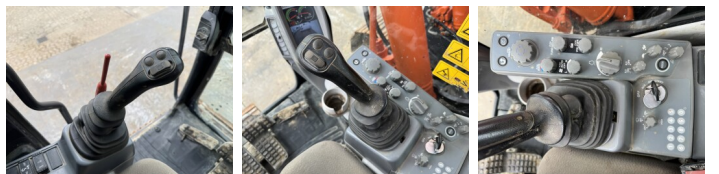

Hitachi

Hitachi ZX225USLC-5B

BOSS
MACHINERY

€ 52.500 özel

Y?l 2016
Referans numaras? BM007614
Hours 6.058

Algemeen

T?r ZX225USLC-5B
Yer Veldhoven, Netherlands
Certificaat CE + EPA

Aç?klama

Available at Boss Machinery! This Hitachi ZX225USLC-5B Excavators from 2016 has an engine power of 122 kW and counts 6058 operational hours. The total weight of this Hitachi ZX225USLC-5B is 25900 kg and the dimensions are 9.09 x 3.19 x 3.02. Furthermore, this ZX225USLC-5B is equipped with Camera, Radio, Heated Seat, H?zl? kupl?r, Ekstra hidrolik i?levi, Çekiç fonksiyonu, Merkezi ya?lama. The Hitachi Excavators also has a CE + EPA marking. Do you want more information or do you want to try the Hitachi ZX225USLC-5B at our yard? Please let us know.

Maten / Gewichten

Boyutlar U*G*Y 9.09 x 3.19 x 3.02
A??rl?k 25900

Motor informatie

Motor markas? Isuzu
Engine model AM-4HK1X
Silindirler 4
Turbo
KW cinsinden kapasite 122

Banden / Rupsen

Plaka % 70
Sprocket % 10
Zincir % 20
Plaka geni?li?i 80 cm