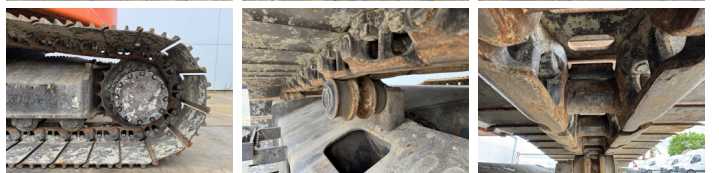

Hitachi

Hitachi ZX225USLC-5B

BOSS
MACHINERY

€ 52.500 özel

Y?l 2016
Referans numaras? BM007614
Hours 6.058

Algemeen

T?r ZX225USLC-5B
Yer Veldhoven, Netherlands
Certificaat CE + EPA

Aç?klama

Available at Boss Machinery! This Hitachi ZX225USLC-5B Excavators from 2016 has an engine power of 122 kW and counts 6058 operational hours. The total weight of this Hitachi ZX225USLC-5B is 25900 kg and the dimensions are 9.09 x 3.19 x 3.02. Furthermore, this ZX225USLC-5B is equipped with Camera, Radio, Heated Seat, H?zl? kupl?r, Ekstra hidrolik i?levi, Çekiç fonksiyonu, Merkezi ya?lama. The Hitachi Excavators also has a CE + EPA marking. Do you want more information or do you want to try the Hitachi ZX225USLC-5B at our yard? Please let us know.

Maten / Gewichten

Boyutlar U*G*Y 9.09 x 3.19 x 3.02
A??rl?k 25900

Motor informatie

Motor markas? Isuzu
Engine model AM-4HK1X
Silindirler 4
Turbo
KW cinsinden kapasite 122

Banden / Rupsen

Plaka % 70
Sprocket % 10
Zincir % 20
Plaka geni?li?i 80 cm