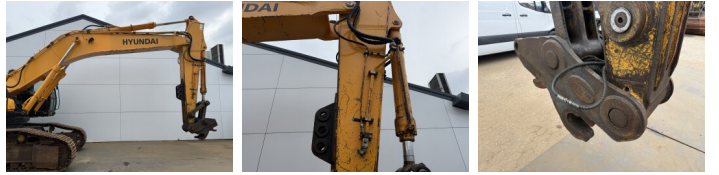

Hyundai

Hyundai R500LC-7A

€ 59.500 özel

Yıl 2008
Referans numarası BM007066
Hours 6.829

Algemeen

Tür R500LC-7A
Yer Veldhoven, Netherlands
Certificaat CE + EPA

Available at Boss Machinery! This Hyundai R500LC-7A Excavators from 2008 has an engine power of 239 kW and counts 6829 operational hours. The total weight of this Hyundai R500LC-7A is 49340 kg and the dimensions are 11.99 x 3.64 x 3.95. Furthermore, this R500LC-7A is equipped with Radio, Camera, Hızlı koplör, Ekstra hidrolik i?levi, Çekiş fonksiyonu. The Hyundai Excavators also has a CE + EPA marking. Do you want more information or do you want to try the Hyundai R500LC-7A at our yard? Please let us know.

Açıklama

Maten / Gewichten

Ağırlık 49340
Boyutlar U*G*Y 11.99 x 3.64 x 3.95

Motor informatie

Motor markası Cummins
Engine model QSM11
Silindirler 6
Turbo
KW cinsinden kapasite 239

Banden / Rupsen

Zincir % 50
Plaka % 50
Sprocket % 50
Plaka genişliği 70 cm

Opties

BOSS
MACHINERY