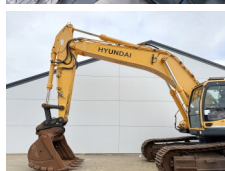

Hyundai

Hyundai R430LC

BOSS
MACHINERY

€ 47.500özel

Y?l 2014
Referans numaras? BM007373
Hours 9.072

Algemeen

Tür R430LC
Yer Veldhoven, Netherlands
Certificaat CE

Aç?klama

Available at Boss Machinery! This Hyundai R430LC Excavators from 2014 has an engine power of 218 kW and counts 9072 operational hours. The total weight of this Hyundai R430LC is 44122 kg and the dimensions are 11.28 x 3.39 x 3.41 . Furthermore, this R430LC is equipped with H?zl? kuplör, Ekstra hidrolik i?levi, Çekiç fonksiyonu. The Hyundai Excavators also has a CE marking. Do you want more information or do you want to try the Hyundai R430LC at our yard? Please let us know.

Maten / Gewichten

A??rl?k 44122
Boyutlar U*G*Y 11.28 x 3.39 x 3.41

Motor informatie

Motor markas? Cummins
Engine model QSL9
Silindirler 6
Turbo
KW cinsinden kapasite 218

Banden / Rupsen

Zincir % 40
Plaka % 40
Sprocket % 25
Plaka geni?li?i 60

Opties

H?zl? kuplör