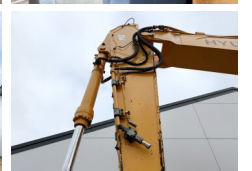

Hyundai

Hyundai R430LC

BOSS
MACHINERY

€ 47.500özel

Y?l 2014
Referans numaras? BM007373
Hours 9.072

Algemeen

Tür R430LC
Yer Veldhoven, Netherlands
Certificaat CE

Aç?klama

Available at Boss Machinery! This Hyundai R430LC Excavators from 2014 has an engine power of 218 kW and counts 9072 operational hours. The total weight of this Hyundai R430LC is 44122 kg and the dimensions are 11.28 x 3.39 x 3.41 . Furthermore, this R430LC is equipped with H?zl? kuplör, Ekstra hidrolik i?levi, Çekiç fonksiyonu. The Hyundai Excavators also has a CE marking. Do you want more information or do you want to try the Hyundai R430LC at our yard? Please let us know.

Maten / Gewichten

A??rl?k 44122
Boyutlar U*G*Y 11.28 x 3.39 x 3.41

Motor informatie

Motor markas? Cummins
Engine model QSL9
Silindirler 6
Turbo
KW cinsinden kapasite 218

Banden / Rupsen

Zincir % 40
Plaka % 40
Sprocket % 25
Plaka geni?li?i 60

Opties

H?zl? kuplör