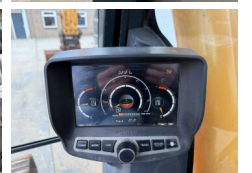

Hyundai

Hyundai R430LC

BOSS
MACHINERY

€ 47.500özel

Y?l 2014
Referans numaras? BM007373
Hours 9.072

Algemeen

Tür R430LC
Yer Veldhoven, Netherlands
Certificaat CE

Aç?klama

Available at Boss Machinery! This Hyundai R430LC Excavators from 2014 has an engine power of 218 kW and counts 9072 operational hours. The total weight of this Hyundai R430LC is 44122 kg and the dimensions are 11.28 x 3.39 x 3.41 . Furthermore, this R430LC is equipped with H?zl? kuplör, Ekstra hidrolik i?levi, Çekiç fonksiyonu. The Hyundai Excavators also has a CE marking. Do you want more information or do you want to try the Hyundai R430LC at our yard? Please let us know.

Maten / Gewichten

A??rl?k 44122
Boyutlar U*G*Y 11.28 x 3.39 x 3.41

Motor informatie

Motor markas? Cummins
Engine model QSL9
Silindirler 6
Turbo
KW cinsinden kapasite 218

Banden / Rupsen

Zincir % 40
Plaka % 40
Sprocket % 25
Plaka geni?li?i 60

Opties

H?zl? kuplör