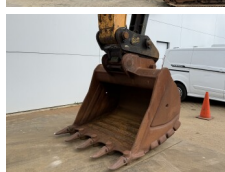

Hyundai

Hyundai R430LC

BOSS
MACHINERY

€ 47.500özel

Y?l 2014
Referans numaras? BM007373
Hours 9.072

Algemeen

Tür R430LC
Yer Veldhoven, Netherlands
Certificaat CE

Aç?klama

Available at Boss Machinery! This Hyundai R430LC Excavators from 2014 has an engine power of 218 kW and counts 9072 operational hours. The total weight of this Hyundai R430LC is 44122 kg and the dimensions are 11.28 x 3.39 x 3.41 . Furthermore, this R430LC is equipped with H?zl? kuplör, Ekstra hidrolik i?levi, Çekiç fonksiyonu. The Hyundai Excavators also has a CE marking. Do you want more information or do you want to try the Hyundai R430LC at our yard? Please let us know.

Maten / Gewichten

A??rl?k 44122
Boyutlar U*G*Y 11.28 x 3.39 x 3.41

Motor informatie

Motor markas? Cummins
Engine model QSL9
Silindirler 6
Turbo
KW cinsinden kapasite 218

Banden / Rupsen

Zincir % 40
Plaka % 40
Sprocket % 25
Plaka geni?li?i 60

Opties

H?zl? kuplör