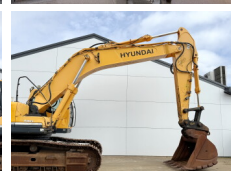

Hyundai

Hyundai R430LC

BOSS
MACHINERY

€ 47.500özel

Y?l 2014
Referans numaras? BM007373
Hours 9.072

Algemeen

Tür R430LC
Yer Veldhoven, Netherlands
Certificaat CE

Aç?klama

Available at Boss Machinery! This Hyundai R430LC Excavators from 2014 has an engine power of 218 kW and counts 9072 operational hours. The total weight of this Hyundai R430LC is 44122 kg and the dimensions are 11.28 x 3.39 x 3.41 . Furthermore, this R430LC is equipped with H?zl? kuplör, Ekstra hidrolik i?levi, Çekiç fonksiyonu. The Hyundai Excavators also has a CE marking. Do you want more information or do you want to try the Hyundai R430LC at our yard? Please let us know.

Maten / Gewichten

A??rl?k 44122
Boyutlar U*G*Y 11.28 x 3.39 x 3.41

Motor informatie

Motor markas? Cummins
Engine model QSL9
Silindirler 6
Turbo
KW cinsinden kapasite 218

Banden / Rupsen

Zincir % 40
Plaka % 40
Sprocket % 25
Plaka geni?li?i 60

Opties

H?zl? kuplör