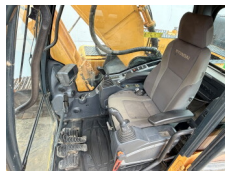

Hyundai

Hyundai R430LC

BOSS
MACHINERY

€ 47.500özel

Y?l 2014
Referans numaras? BM007373
Hours 9.072

Algemeen

Tür R430LC
Yer Veldhoven, Netherlands
Certificaat CE

Aç?klama

Available at Boss Machinery! This Hyundai R430LC Excavators from 2014 has an engine power of 218 kW and counts 9072 operational hours. The total weight of this Hyundai R430LC is 44122 kg and the dimensions are 11.28 x 3.39 x 3.41 . Furthermore, this R430LC is equipped with H?zl? kuplör, Ekstra hidrolik i?levi, Çekiç fonksiyonu. The Hyundai Excavators also has a CE marking. Do you want more information or do you want to try the Hyundai R430LC at our yard? Please let us know.

Maten / Gewichten

A??rl?k 44122
Boyutlar U*G*Y 11.28 x 3.39 x 3.41

Motor informatie

Motor markas? Cummins
Engine model QSL9
Silindirler 6
Turbo
KW cinsinden kapasite 218

Banden / Rupsen

Zincir % 40
Plaka % 40
Sprocket % 25
Plaka geni?li?i 60

Opties

H?zl? kuplör