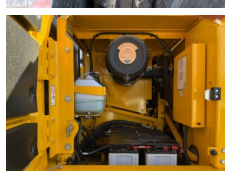

JCB 205

BOSS
MACHINERY

€ 64.500 özel

Y?l **2026**
Referans numaras? **BM007364**
Hours **5**

Algemeen

Tür **205 *2026 Model***
Yer **Veldhoven, Netherlands**
Certificaat **NOT FOR SALE IN EU / NO CE MARK**
Available at Boss Machinery! This - 205 *2026 Model* Excavators from 2026 has an engine power of 104 kW and counts 5 operational hours. The total weight of this - 205 *2026 Model* is 20500 kg and the dimensions are 9.57 x 2.78 x 3.22. Furthermore, this 205 *2026 Model* is equipped with Klima, Radio, Ekstra hidrolik i?levi, Çekiç fonksiyonu. The - Excavators also has a NOT FOR SALE IN EU / NO CE MARK marking. Do you want more information or do you want to try the - 205 *2026 Model* at our yard? Please let us know.

Maten / Gewichten

A??rl?k **20500**
Boyutlar U*G*Y **9.57 x 2.78 x 3.22**

Motor informatie

Motor markas? **Cummins**
Engine model **6BT5.9C**
Silindirler **6**
Turbo
KW cinsinden kapasite **104**

Banden / Rupsen

Zincir % **100**
Plaka % **100**
Sprocket % **100**
Plaka geni?li?i **60**

Opties