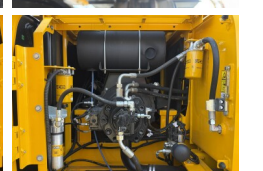

JCB 205

BOSS
MACHINERY

€ 64.500 özel

Y?l **2026**
Referans numaras? **BM007364**
Hours **5**

Algemeen

Tür **205 *2026 Model***
Yer **Veldhoven, Netherlands**
Certificaat **NOT FOR SALE IN EU / NO CE MARK**
Available at Boss Machinery! This - 205 *2026 Model* Excavators from 2026 has an engine power of 104 kW and counts 5 operational hours. The total weight of this - 205 *2026 Model* is 20500 kg and the dimensions are 9.57 x 2.78 x 3.22. Furthermore, this 205 *2026 Model* is equipped with Klima, Radio, Ekstra hidrolik i?levi, Çekiç fonksiyonu. The - Excavators also has a NOT FOR SALE IN EU / NO CE MARK marking. Do you want more information or do you want to try the - 205 *2026 Model* at our yard? Please let us know.

Maten / Gewichten

A??rl?k **20500**
Boyutlar U*G*Y **9.57 x 2.78 x 3.22**

Motor informatie

Motor markas? **Cummins**
Engine model **6BT5.9C**
Silindirler **6**
Turbo
KW cinsinden kapasite **104**

Banden / Rupsen

Zincir % **100**
Plaka % **100**
Sprocket % **100**
Plaka geni?li?i **60**

Opties