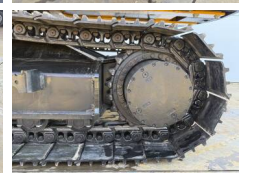

JCB 205

BOSS
MACHINERY

€ 64.500 özel

Y?l **2026**
Referans numaras? **BM007364**
Hours **5**

Algemeen

Tür **205 *2026 Model***
Yer **Veldhoven, Netherlands**
Certificaat **NOT FOR SALE IN EU / NO CE MARK**
Available at Boss Machinery! This - 205 *2026 Model* Excavators from 2026 has an engine power of 104 kW and counts 5 operational hours. The total weight of this - 205 *2026 Model* is 20500 kg and the dimensions are 9.57 x 2.78 x 3.22. Furthermore, this 205 *2026 Model* is equipped with Klima, Radio, Ekstra hidrolik i?levi, Çekiç fonksiyonu. The - Excavators also has a NOT FOR SALE IN EU / NO CE MARK marking. Do you want more information or do you want to try the - 205 *2026 Model* at our yard? Please let us know.

Maten / Gewichten

A??rl?k **20500**
Boyutlar U*G*Y **9.57 x 2.78 x 3.22**

Motor informatie

Motor markas? **Cummins**
Engine model **6BT5.9C**
Silindirler **6**
Turbo
KW cinsinden kapasite **104**

Banden / Rupsen

Zincir % **100**
Plaka % **100**
Sprocket % **100**
Plaka geni?li?i **60**

Opties