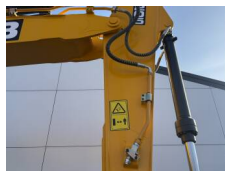

JCB 205

BOSS
MACHINERY

€ 64.500 özel

Y?l **2026**
Referans numaras? **BM007364**
Hours **5**

Algemeen

Tür **205 *2026 Model***
Yer **Veldhoven, Netherlands**
Certificaat **NOT FOR SALE IN EU / NO CE MARK**
Available at Boss Machinery! This - 205 *2026 Model* Excavators from 2026 has an engine power of 104 kW and counts 5 operational hours. The total weight of this - 205 *2026 Model* is 20500 kg and the dimensions are 9.57 x 2.78 x 3.22. Furthermore, this 205 *2026 Model* is equipped with Klima, Radio, Ekstra hidrolik i?levi, Çekiç fonksiyonu. The - Excavators also has a NOT FOR SALE IN EU / NO CE MARK marking. Do you want more information or do you want to try the - 205 *2026 Model* at our yard? Please let us know.

Maten / Gewichten

A??rl?k **20500**
Boyutlar U*G*Y **9.57 x 2.78 x 3.22**

Motor informatie

Motor markas? **Cummins**
Engine model **6BT5.9C**
Silindirler **6**
Turbo
KW cinsinden kapasite **104**

Banden / Rupsen

Zincir % **100**
Plaka % **100**
Sprocket % **100**
Plaka geni?li?i **60**

Opties