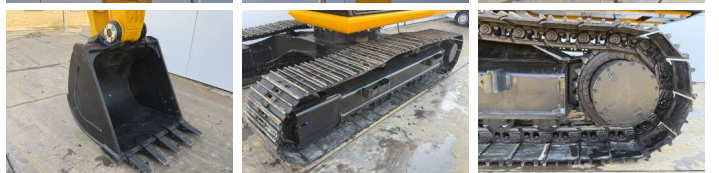

JCB 205

€ 64.500 özel

Y?l 2026
Referans numaras? BM007364
Hours 5

Algemeen

T?r 205 *2026 Model*
Yer Veldhoven, Netherlands
Certificaat NOT FOR SALE IN EU / NO CE MARK
Available at Boss Machinery! This - 205 *2026 Model* Excavators from 2026 has an engine power of 104 kW and counts 5 operational hours. The total weight of this - 205 *2026 Model* is 20500 kg and the dimensions are 9.57 x 2.78 x 3.22. Furthermore, this 205 *2026 Model* is equipped with Radio, Klima, Ekstra hidrolik i?levi, ?eki? fonksiyonu. The - Excavators also has a NOT FOR SALE IN EU / NO CE MARK marking. Do you want more information or do you want to try the - 205 *2026 Model* at our yard? Please let us know.

Maten / Gewichten

Boyutlar U*G*Y 9.57 x 2.78 x 3.22
A??rl?k 20500

Motor informatie

Motor markas? Cummins
Engine model 6BT5.9C
Silindirler 6
Turbo
KW cinsinden kapasite 104

Banden / Rupsen

Plaka % 100
Sprocket % 100
Zincir % 100
Plaka geni?li?i 60

Opties

BOSS
MACHINERY