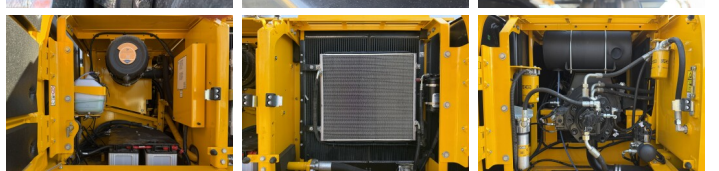

JCB 205

€ 64.500 özel

Y?l 2026
Referans numaras? BM007364
Hours 5

Algemeen

T?r 205 *2026 Model*
Yer Veldhoven, Netherlands
Certificaat NOT FOR SALE IN EU / NO CE MARK
Available at Boss Machinery! This - 205 *2026 Model* Excavators from 2026 has an engine power of 104 kW and counts 5 operational hours. The total weight of this - 205 *2026 Model* is 20500 kg and the dimensions are 9.57 x 2.78 x 3.22. Furthermore, this 205 *2026 Model* is equipped with Radio, Klima, Ekstra hidrolik i?levi, ?eki? fonksiyonu. The - Excavators also has a NOT FOR SALE IN EU / NO CE MARK marking. Do you want more information or do you want to try the - 205 *2026 Model* at our yard? Please let us know.

Maten / Gewichten

Boyutlar U*G*Y 9.57 x 2.78 x 3.22
A??rl?k 20500

Motor informatie

Motor markas? Cummins
Engine model 6BT5.9C
Silindirler 6
Turbo
KW cinsinden kapasite 104

Banden / Rupsen

Plaka % 100
Sprocket % 100
Zincir % 100
Plaka geni?li?i 60

Opties

BOSS
MACHINERY