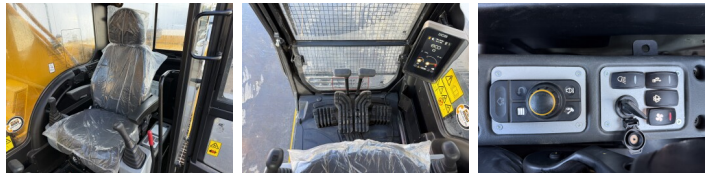

JCB

JCB 205 *2026 Model*

€ 63.500 özel

Y?l 2026
Referans numaras? BM007346
Hours 5

Algemeen

T?r 205 *2026 Model*
Yer Veldhoven, Netherlands
Certificaat NOT FOR SALE IN EU / NO CE MARK
Available at Boss Machinery! This JCB 205 *2026 Model* Excavators from 2026 has an engine power of 104 kW and counts 5 operational hours. The total weight of this JCB 205 *2026 Model* is 20400 kg and the dimensions are 9.66 x 2.81 x 3.23. Furthermore, this 205 *2026 Model* is equipped with Radio, Ekstra hidrolik i?levi, ?eki? fonksiyonu. The JCB Excavators also has a NOT FOR SALE IN EU / NO CE MARK marking. Do you want more information or do you want to try the JCB 205 *2026 Model* at our yard? Please let us know.

Maten / Gewichten

Boyutlar U*G*Y 9.66 x 2.81 x 3.23
A??rl?k 20400

Motor informatie

Motor markas? Cummins
Engine model 6BT5.9C
Silindirler 6
Turbo
KW cinsinden kapasite 104

Banden / Rupsen

Sprocket % 100
Zincir % 100
Plaka % 100
Plaka geni?li?i 50

BOSS
MACHINERY