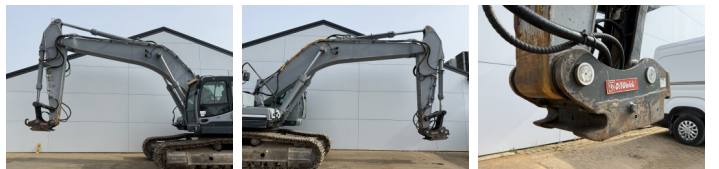

Hyundai

Hyundai Robex 380NLC-9

€ 44.500 özel

Y?l 2012
Referans numaras? BM007393
Hours 7.785

Algemeen

T?r Robex 380NLC-9
Yer Veldhoven, Netherlands
Certificaat CE

Aç?klama

Available at Boss Machinery! This Hyundai Robex 380NLC-9 Excavators from 2012 has an engine power of 202 kW and counts 7785 operational hours. The total weight of this Hyundai Robex 380NLC-9 is 38100 kg and the dimensions are 11.14 x 3.05 x 3.46. Furthermore, this Robex 380NLC-9 is equipped with Radio, Heated Seat, H?zl? kupl?r, Ekstra hidrolik i?levi, Çekiç fonksiyonu, Merkezi ya?lama. The Hyundai Excavators also has a CE marking. Do you want more information or do you want to try the Hyundai Robex 380NLC-9 at our yard? Please let us know.

Maten / Gewichten

Boyutlar U*G*Y 11.14 x 3.05 x 3.46
A??rl?k 38100

Motor informatie

Motor markas? Cummins
Engine model QSL9
Silindirler 6
Turbo
KW cinsinden kapasite 202

Banden / Rupsen

Plaka % 70
Sprocket % 70
Zincir % 70
Plaka geni?li?i 60 cm

BOSS
MACHINERY