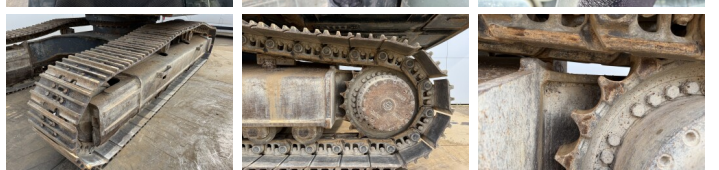

Hyundai

Hyundai Robex 380NLC-9

€ 44.500 özel

Y?l 2012
Referans numaras? BM007393
Hours 7.785

Algemeen

T?r Robex 380NLC-9
Yer Veldhoven, Netherlands
Certificaat CE

Aç?klama

Available at Boss Machinery! This Hyundai Robex 380NLC-9 Excavators from 2012 has an engine power of 202 kW and counts 7785 operational hours. The total weight of this Hyundai Robex 380NLC-9 is 38100 kg and the dimensions are 11.14 x 3.05 x 3.46. Furthermore, this Robex 380NLC-9 is equipped with Radio, Heated Seat, H?zl? kupl?r, Ekstra hidrolik i?levi, Çekiç fonksiyonu, Merkezi ya?lama. The Hyundai Excavators also has a CE marking. Do you want more information or do you want to try the Hyundai Robex 380NLC-9 at our yard? Please let us know.

Maten / Gewichten

Boyutlar U*G*Y 11.14 x 3.05 x 3.46
A??rl?k 38100

Motor informatie

Motor markas? Cummins
Engine model QSL9
Silindirler 6
Turbo
KW cinsinden kapasite 202

Banden / Rupsen

Plaka % 70
Sprocket % 70
Zincir % 70
Plaka geni?li?i 60 cm

BOSS
MACHINERY

Opties

Radio

Heated Seat

H?zl? kupl?r

Ekstra hidrolik i?levi

Çekiç fonksiyonu

Merkezi ya?lama