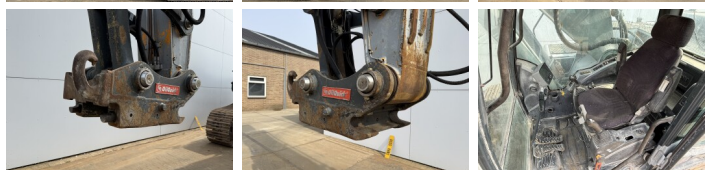

Hyundai

Hyundai Robex 380NLC-9

€ 44.500 özel

Y?l 2012
Referans numaras? BM007393
Hours 7.785

Algemeen

T?r Robex 380NLC-9
Yer Veldhoven, Netherlands
Certificaat CE

Aç?klama

Available at Boss Machinery! This Hyundai Robex 380NLC-9 Excavators from 2012 has an engine power of 202 kW and counts 7785 operational hours. The total weight of this Hyundai Robex 380NLC-9 is 38100 kg and the dimensions are 11.14 x 3.05 x 3.46. Furthermore, this Robex 380NLC-9 is equipped with Radio, Heated Seat, H?zl? kupl?r, Ekstra hidrolik i?levi, Çekiç fonksiyonu, Merkezi ya?lama. The Hyundai Excavators also has a CE marking. Do you want more information or do you want to try the Hyundai Robex 380NLC-9 at our yard? Please let us know.

Maten / Gewichten

Boyutlar U*G*Y 11.14 x 3.05 x 3.46
A??rl?k 38100

Motor informatie

Motor markas? Cummins
Engine model QSL9
Silindirler 6
Turbo
KW cinsinden kapasite 202

Banden / Rupsen

Plaka % 70
Sprocket % 70
Zincir % 70
Plaka geni?li?i 60 cm

BOSS
MACHINERY

Opties

Radio

Heated Seat

H?zl? kupl?r

Ekstra hidrolik i?levi

Çekiç fonksiyonu

Merkezi ya?lama