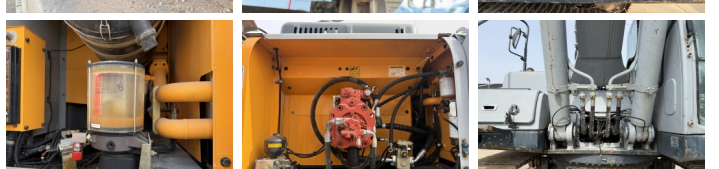

Hyundai

Hyundai Robex 380NLC-9

€ 44.500 özel

Y?l 2012
Referans numaras? BM007393
Hours 7.785

Algemeen

T?r Robex 380NLC-9
Yer Veldhoven, Netherlands
Certificaat CE

Aç?klama

Available at Boss Machinery! This Hyundai Robex 380NLC-9 Excavators from 2012 has an engine power of 202 kW and counts 7785 operational hours. The total weight of this Hyundai Robex 380NLC-9 is 38100 kg and the dimensions are 11.14 x 3.05 x 3.46. Furthermore, this Robex 380NLC-9 is equipped with Radio, Heated Seat, H?zl? kupl?r, Ekstra hidrolik i?levi, Çekiç fonksiyonu, Merkezi ya?lama. The Hyundai Excavators also has a CE marking. Do you want more information or do you want to try the Hyundai Robex 380NLC-9 at our yard? Please let us know.

Maten / Gewichten

Boyutlar U*G*Y 11.14 x 3.05 x 3.46
A??rl?k 38100

Motor informatie

Motor markas? Cummins
Engine model QSL9
Silindirler 6
Turbo
KW cinsinden kapasite 202

Banden / Rupsen

Plaka % 70
Sprocket % 70
Zincir % 70
Plaka geni?li?i 60 cm

BOSS
MACHINERY

Opties

Radio

Heated Seat

H?zl? kupl?r

Ekstra hidrolik i?levi

Çekiç fonksiyonu

Merkezi ya?lama