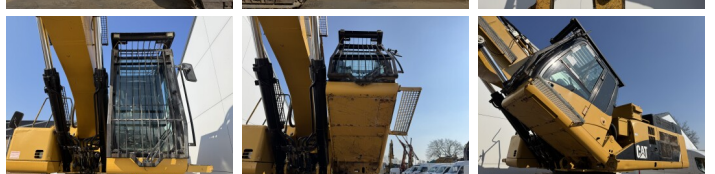

Caterpillar

Caterpillar 345C UHD

€ 47.500 özel

Y?l 2008
Referans numaras? BM007421
Hours 16.045

Algemeen

T?r 345C UHD
Yer Veldhoven, Netherlands
Certificaat CE

Aç?klama

Available at Boss Machinery! This Caterpillar 345C UHD Excavators from 2008 has an engine power of 239 kW and counts 16045 operational hours. The total weight of this Caterpillar 345C UHD is 58500 kg and the dimensions are 13.04 x 3.89 x 3.61. Furthermore, this 345C UHD is equipped with Camera, Radio, Heated Seat, Ekstra hidrolik i?levi, Çekiç fonksiyonu, Merkezi ya?lama. The Caterpillar Excavators also has a CE marking. Do you want more information or do you want to try the Caterpillar 345C UHD at our yard? Please let us know.

Maten / Gewichten

A??rl?k 58500
Boyutlar U*G*Y 13.04 x 3.89 x 3.61

Motor informatie

Motor markas? Caterpillar
Engine model C13
Silindirler 6
Turbo
KW cinsinden kapasite 239

Banden / Rupsen

Plaka % 40
Sprocket % 30
Zincir % 30
Plaka geni?li?i 90 cm

BOSS
MACHINERY