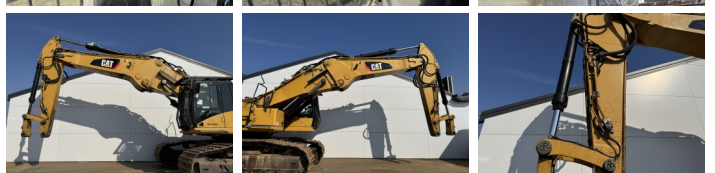

Caterpillar

Caterpillar 345C UHD

€ 47.500 özel

Y?l 2008
Referans numaras? BM007421
Hours 16.045

Algemeen

T?r 345C UHD
Yer Veldhoven, Netherlands
Certificaat CE

Aç?klama

Available at Boss Machinery! This Caterpillar 345C UHD Excavators from 2008 has an engine power of 239 kW and counts 16045 operational hours. The total weight of this Caterpillar 345C UHD is 58500 kg and the dimensions are 13.04 x 3.89 x 3.61. Furthermore, this 345C UHD is equipped with Camera, Radio, Heated Seat, Ekstra hidrolik i?levi, Çekiç fonksiyonu, Merkezi ya?lama. The Caterpillar Excavators also has a CE marking. Do you want more information or do you want to try the Caterpillar 345C UHD at our yard? Please let us know.

Maten / Gewichten

A??rl?k 58500
Boyutlar U*G*Y 13.04 x 3.89 x 3.61

Motor informatie

Motor markas? Caterpillar
Engine model C13
Silindirler 6
Turbo
KW cinsinden kapasite 239

Banden / Rupsen

Plaka % 40
Sprocket % 30
Zincir % 30
Plaka geni?li?i 90 cm

BOSS
MACHINERY