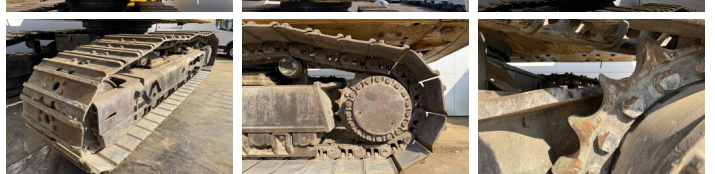

Caterpillar

Caterpillar 345C UHD

€ 47.500 özel

Y?l 2008
Referans numaras? BM007421
Hours 16.045

Algemeen

T?r 345C UHD
Yer Veldhoven, Netherlands
Certificaat CE

Aç?klama

Available at Boss Machinery! This Caterpillar 345C UHD Excavators from 2008 has an engine power of 239 kW and counts 16045 operational hours. The total weight of this Caterpillar 345C UHD is 58500 kg and the dimensions are 13.04 x 3.89 x 3.61. Furthermore, this 345C UHD is equipped with Camera, Radio, Heated Seat, Ekstra hidrolik i?levi, Çekiç fonksiyonu, Merkezi ya?lama. The Caterpillar Excavators also has a CE marking. Do you want more information or do you want to try the Caterpillar 345C UHD at our yard? Please let us know.

Maten / Gewichten

A??rl?k 58500
Boyutlar U*G*Y 13.04 x 3.89 x 3.61

Motor informatie

Motor markas? Caterpillar
Engine model C13
Silindirler 6
Turbo
KW cinsinden kapasite 239

Banden / Rupsen

Plaka % 40
Sprocket % 30
Zincir % 30
Plaka geni?li?i 90 cm

BOSS
MACHINERY