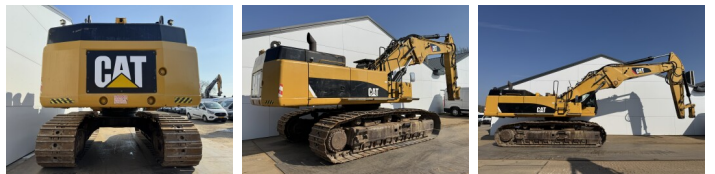

Caterpillar

Caterpillar 345C UHD

€ 47.500 özel

Y?l 2008
Referans numaras? BM007421
Hours 16.045

Algemeen

T?r 345C UHD
Yer Veldhoven, Netherlands
Certificaat CE

Aç?klama

Available at Boss Machinery! This Caterpillar 345C UHD Excavators from 2008 has an engine power of 239 kW and counts 16045 operational hours. The total weight of this Caterpillar 345C UHD is 58500 kg and the dimensions are 13.04 x 3.89 x 3.61. Furthermore, this 345C UHD is equipped with Camera, Radio, Heated Seat, Ekstra hidrolik i?levi, Çekiç fonksiyonu, Merkezi ya?lama. The Caterpillar Excavators also has a CE marking. Do you want more information or do you want to try the Caterpillar 345C UHD at our yard? Please let us know.

Maten / Gewichten

A??rl?k 58500
Boyutlar U*G*Y 13.04 x 3.89 x 3.61

Motor informatie

Motor markas? Caterpillar
Engine model C13
Silindirler 6
Turbo
KW cinsinden kapasite 239

Banden / Rupsen

Plaka % 40
Sprocket % 30
Zincir % 30
Plaka geni?li?i 90 cm

BOSS
MACHINERY