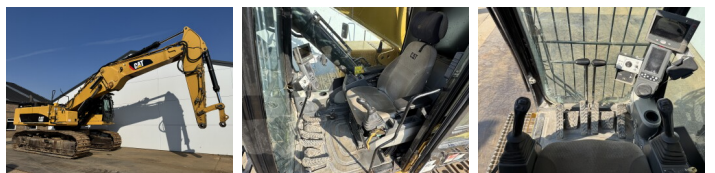

Caterpillar

Caterpillar 345C UHD

€ 47.500 özel

Y?l 2008
Referans numaras? BM007421
Hours 16.045

Algemeen

T?r 345C UHD
Yer Veldhoven, Netherlands
Certificaat CE

Aç?klama

Available at Boss Machinery! This Caterpillar 345C UHD Excavators from 2008 has an engine power of 239 kW and counts 16045 operational hours. The total weight of this Caterpillar 345C UHD is 58500 kg and the dimensions are 13.04 x 3.89 x 3.61. Furthermore, this 345C UHD is equipped with Camera, Radio, Heated Seat, Ekstra hidrolik i?levi, Çekiç fonksiyonu, Merkezi ya?lama. The Caterpillar Excavators also has a CE marking. Do you want more information or do you want to try the Caterpillar 345C UHD at our yard? Please let us know.

Maten / Gewichten

A??rl?k 58500
Boyutlar U*G*Y 13.04 x 3.89 x 3.61

Motor informatie

Motor markas? Caterpillar
Engine model C13
Silindirler 6
Turbo
KW cinsinden kapasite 239

Banden / Rupsen

Plaka % 40
Sprocket % 30
Zincir % 30
Plaka geni?li?i 90 cm

BOSS
MACHINERY