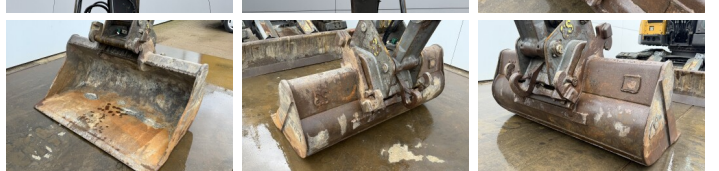

Volvo

Volvo ECR145CL

BOSS
MACHINERY

€ 39.500 özel

Y?l 2011
Referans numaras? BM007397
Hours 10.097

Algemeen

T?r ECR145CL
Yer Veldhoven, Netherlands
Certificaat CE + EPA
Available at Boss Machinery! This Volvo ECR145CL Excavators from 2011 has an engine power of 80 kW and counts 10097 operational hours. The total weight of this Volvo ECR145CL is 15780 kg and the dimensions are 7.20 x 2.48 x 3.37. Furthermore, this ECR145CL is equipped with Camera, H?zl? kupl?r, Radio, Ekstra hidrolik i?levi, ?eki? fonksiyonu, Merkezi ya?lama. The Volvo Excavators also has a CE + EPA marking. Do you want more information or do you want to try the Volvo ECR145CL at our yard? Please let us know.

Maten / Gewichten

Boyutlar U*G*Y 7.20 x 2.48 x 3.37
A??rl?k 15780

Motor informatie

Motor markas? Volvo
Engine model D4E EAE3
Silindirler 4
Turbo
KW cinsinden kapasite 80

Banden / Rupsen

Plaka % 20
Sprocket % 50
Zincir % 90
Plaka geni?li?i 50

Opties

Camera

Hızlı kuplör

Radio

Ekstra hidrolik i?levi

Çekiç fonksiyonu

Merkezi yağlama