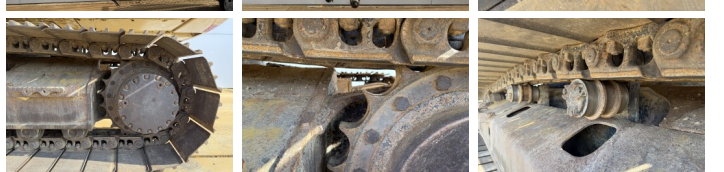

Caterpillar

Caterpillar 316EL

BOSS
MACHINERY

€ 35.000 özel

Y?l 2012
Referans numaras? BM007127
Hours 16.627

Algemeen

T?r 316EL
Yer Veldhoven, Netherlands
Certificaat CE + EPA
Available at Boss Machinery! This Caterpillar 316EL Excavators from 2012 has an engine power of 89 kW and counts 16627 operational hours. The total weight of this Caterpillar 316EL is 18300 kg and the dimensions are 8.50 x 2.71 x 3.32. Furthermore, this 316EL is equipped with Radio, Camera, Ekstra hidrolik i?levi, ?eki? fonksiyonu, Merkezi ya?lama. The Caterpillar Excavators also has a CE + EPA marking. Do you want more information or do you want to try the Caterpillar 316EL at our yard? Please let us know.

Opties

Radio

Camera

Ekstra hidrolik i?levi

Çekiç fonksiyonu

Merkezi yağlama