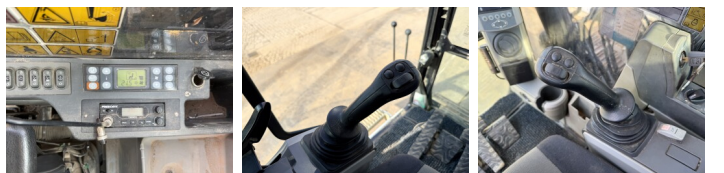

Caterpillar

Caterpillar 316EL

BOSS
MACHINERY

€ 35.000 özel

Y?l 2012
Referans numaras? BM007127
Hours 16.627

Algemeen

T?r 316EL
Yer Veldhoven, Netherlands
Certificaat CE + EPA
Available at Boss Machinery! This Caterpillar 316EL Excavators from 2012 has an engine power of 89 kW and counts 16627 operational hours. The total weight of this Caterpillar 316EL is 18300 kg and the dimensions are 8.50 x 2.71 x 3.32. Furthermore, this 316EL is equipped with Radio, Camera, Ekstra hidrolik i?levi, ?eki? fonksiyonu, Merkezi ya?lama. The Caterpillar Excavators also has a CE + EPA marking. Do you want more information or do you want to try the Caterpillar 316EL at our yard? Please let us know.

Opties

Radio

Camera

Ekstra hidrolik i?levi

Çekiç fonksiyonu

Merkezi yağlama