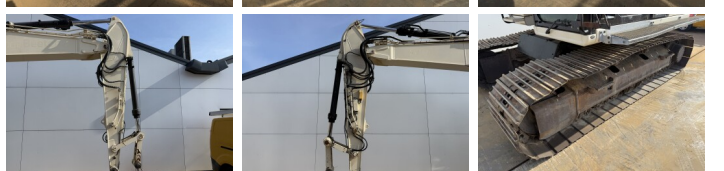

Caterpillar

Caterpillar 316EL

BOSS
MACHINERY

€ 35.000 özel

Y?l 2012
Referans numaras? BM007127
Hours 16.627

Algemeen

T?r 316EL
Yer Veldhoven, Netherlands
Certificaat CE + EPA
Available at Boss Machinery! This Caterpillar 316EL Excavators from 2012 has an engine power of 89 kW and counts 16627 operational hours. The total weight of this Caterpillar 316EL is 18300 kg and the dimensions are 8.50 x 2.71 x 3.32. Furthermore, this 316EL is equipped with Radio, Camera, Ekstra hidrolik i?levi, ?eki? fonksiyonu, Merkezi ya?lama. The Caterpillar Excavators also has a CE + EPA marking. Do you want more information or do you want to try the Caterpillar 316EL at our yard? Please let us know.

Maten / Gewichten

Boyutlar U*G*Y 8.50 x 2.71 x 3.32
A??rl?k 18300

Motor informatie

Motor markas? Caterpillar
Engine model C4.4
Silindirler 4
Turbo
KW cinsinden kapasite 89

Banden / Rupsen

Sprocket % 10
Zincir % 30
Plaka % 40
Plaka geni?li?i 70 cm

Opties

Radio

Camera

Ekstra hidrolik i?levi

Çekiç fonksiyonu

Merkezi yağlama