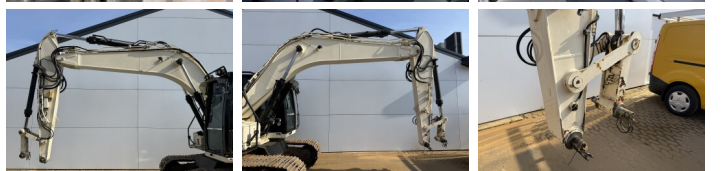

Caterpillar

Caterpillar 316EL

BOSS
MACHINERY

€ 35.000 özel

Y?l 2012
Referans numaras? BM007127
Hours 16.627

Algemeen

T?r 316EL
Yer Veldhoven, Netherlands
Certificaat CE + EPA
Available at Boss Machinery! This Caterpillar 316EL Excavators from 2012 has an engine power of 89 kW and counts 16627 operational hours. The total weight of this Caterpillar 316EL is 18300 kg and the dimensions are 8.50 x 2.71 x 3.32. Furthermore, this 316EL is equipped with Radio, Camera, Ekstra hidrolik i?levi, ?eki? fonksiyonu, Merkezi ya?lama. The Caterpillar Excavators also has a CE + EPA marking. Do you want more information or do you want to try the Caterpillar 316EL at our yard? Please let us know.

Maten / Gewichten

Boyutlar U*G*Y 8.50 x 2.71 x 3.32
A??rl?k 18300

Motor informatie

Motor markas? Caterpillar
Engine model C4.4
Silindirler 4
Turbo
KW cinsinden kapasite 89

Banden / Rupsen

Sprocket % 10
Zincir % 30
Plaka % 40
Plaka geni?li?i 70 cm

Opties

Radio

Camera

Ekstra hidrolik i?levi

Çekiç fonksiyonu

Merkezi yağlama