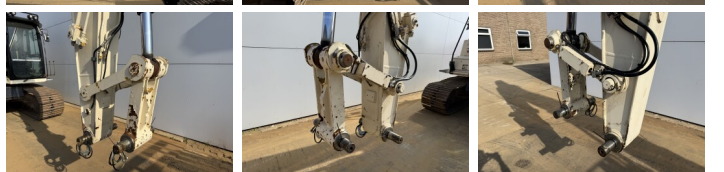

Caterpillar

Caterpillar 316EL

BOSS
MACHINERY

€ 35.000 özel

Y?l 2012
Referans numaras? BM007127
Hours 16.627

Algemeen

T?r 316EL
Yer Veldhoven, Netherlands
Certificaat CE + EPA
Available at Boss Machinery! This Caterpillar 316EL Excavators from 2012 has an engine power of 89 kW and counts 16627 operational hours. The total weight of this Caterpillar 316EL is 18300 kg and the dimensions are 8.50 x 2.71 x 3.32. Furthermore, this 316EL is equipped with Radio, Camera, Ekstra hidrolik i?levi, ?eki? fonksiyonu, Merkezi ya?lama. The Caterpillar Excavators also has a CE + EPA marking. Do you want more information or do you want to try the Caterpillar 316EL at our yard? Please let us know.

Maten / Gewichten

Boyutlar U*G*Y 8.50 x 2.71 x 3.32
A??rl?k 18300

Motor informatie

Motor markas? Caterpillar
Engine model C4.4
Silindirler 4
Turbo
KW cinsinden kapasite 89

Banden / Rupsen

Sprocket % 10
Zincir % 30
Plaka % 40
Plaka geni?li?i 70 cm

Opties

Radio

Camera

Ekstra hidrolik i?levi

Çekiç fonksiyonu

Merkezi yağlama