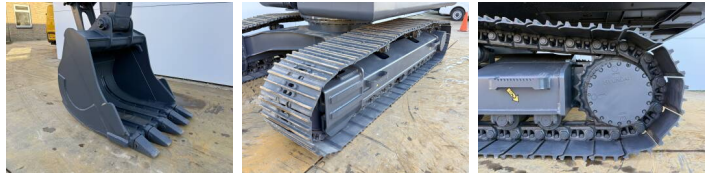

Hyundai

Hyundai R210 Smart X Plus *2026 Model*

€ 64.500 özel

Y?l 2026
Referans numaras? BM007288
Hours 5

Algemeen

T?r R210 Smart X Plus *2026 Model*
Yer Veldhoven, Netherlands
Available at Boss Machinery! This Hyundai R210 Smart X Plus *2026 Model* Excavators from 2026 has an engine power of 104 kW and counts 5 operational hours. The total weight of this Hyundai R210 Smart X Plus *2026 Model* is 21200 kg and the dimensions are 9.65 x 2.80 x 3.31. Furthermore, this R210 Smart X Plus *2026 Model* is equipped with Radio, Ekstra hidrolik i?levi, ?ekik fonksiyonu. Do you want more information or do you want to try the Hyundai R210 Smart X Plus *2026 Model* at our yard? Please let us know.

Maten / Gewichten

Boyutlar U*G*Y 9.65 x 2.80 x 3.31
A??rl?k 21200

Motor informatie

Motor markas? Deutz
Engine model 6BT 5.9 140C
Silindirler 6
Turbo
KW cinsinden kapasite 104

Banden / Rupsen

Plaka % 100
Sprocket % 100
Zincir % 100
Plaka geni?li?i 60 cm

BOSS

MACHINERY