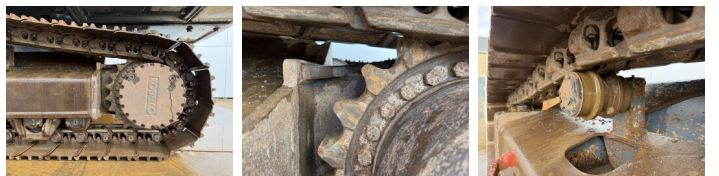

Kobelco

Kobelco SK300NLC-10

BOSS
MACHINERY

Y?l 2015
Referans numaras? BM007235
Hours 10.474

Algemeen

T?r SK300NLC-10
Yer Veldhoven, Netherlands
Certificaat CE + EPA
Available at Boss Machinery! This Kobelco SK300NLC-10 Excavators from 2015 has an engine power of 200 kW and counts 10474 operational hours. The total weight of this Kobelco SK300NLC-10 is 31200 kg and the dimensions are 10.75 x 2.99 x 3.24. Furthermore, this SK300NLC-10 is equipped with Heated Seat, H?zl? kupl?r, Camera, Radio, Ekstra hidrolik i?levi, ?ekik fonksiyonu, Merkezi ya?lama. The Kobelco Excavators also has a CE + EPA marking. Do you want more information or do you want to try the Kobelco SK300NLC-10 at our yard? Please let us know.

Maten / Gewichten

Boyutlar U*G*Y 10.75 x 2.99 x 3.24
A??rl?k 31200

Motor informatie

Motor markas? Hino
Engine model J08E-VV
Silindirler 6
Turbo
KW cinsinden kapasite 200

Banden / Rupsen

Plaka % 70
Sprocket % 70
Zincir % 70
Plaka geni?li?i 60 cm

Opties

Heated Seat