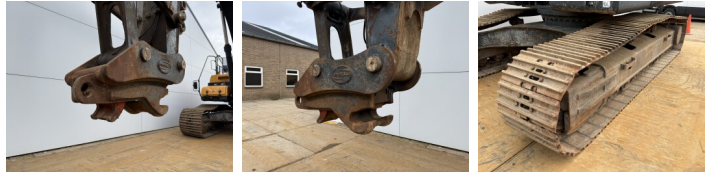

Hyundai

Hyundai HX300AL

€ 99.500 özel

Y?l 2022
Referans numaras? BM007186
Hours 4.182

Algemeen

T?r HX300AL
Yer Veldhoven, Netherlands
Certificaat CE

Aç?klama

Available at Boss Machinery! This Hyundai HX300AL Excavators from 2022 has an engine power of 194 kW and counts 4182 operational hours. The total weight of this Hyundai HX300AL is 31300 kg and the dimensions are 10.64 x 3.30 x 3.36. Furthermore, this HX300AL is equipped with Heated Seat, H?zl? kupl?r, Camera, Radio, Ekstra hidrolik i?levi, Çekiç fonksiyonu. The Hyundai Excavators also has a CE marking. Do you want more information or do you want to try the Hyundai HX300AL at our yard? Please let us know.

Maten / Gewichten

Boyutlar U*G*Y 10.64 x 3.30 x 3.36
A??rl?k 31300

Motor informatie

Motor markas? Cummins
Engine model B6.7
Silindirler 6
Turbo
KW cinsinden kapasite 194

Banden / Rupsen

Plaka % 70
Sprocket % 70
Zincir % 70
Plaka geni?li?i 70 cm

BOSS

MACHINERY