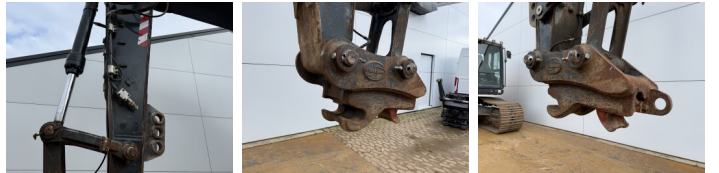

Hyundai

Hyundai HX300AL

€ 99.500 özel

Y?l 2022
Referans numaras? BM007186
Hours 4.182

Algemeen

T?r HX300AL
Yer Veldhoven, Netherlands
Certificaat CE

Aç?klama

Available at Boss Machinery! This Hyundai HX300AL Excavators from 2022 has an engine power of 194 kW and counts 4182 operational hours. The total weight of this Hyundai HX300AL is 31300 kg and the dimensions are 10.64 x 3.30 x 3.36. Furthermore, this HX300AL is equipped with Heated Seat, H?zl? kupl?r, Camera, Radio, Ekstra hidrolik i?levi, Çekiç fonksiyonu. The Hyundai Excavators also has a CE marking. Do you want more information or do you want to try the Hyundai HX300AL at our yard? Please let us know.

Maten / Gewichten

Boyutlar U*G*Y 10.64 x 3.30 x 3.36
A??rl?k 31300

Motor informatie

Motor markas? Cummins
Engine model B6.7
Silindirler 6
Turbo
KW cinsinden kapasite 194

Banden / Rupsen

Plaka % 70
Sprocket % 70
Zincir % 70
Plaka geni?li?i 70 cm

BOSS

MACHINERY