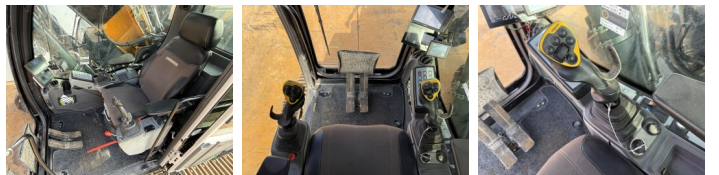

Liebherr

Liebherr R930 LC V

BOSS
MACHINERY

€ 109.500 özel

Yıl 2020
Referans numarası? BM007222
Hours 7.073

Algemeen

Tür R930 LC-V Full spec!
Yer Veldhoven, Netherlands
Certificaat CE

Açıklama

Available at Boss Machinery! This Liebherr R930 LC-V Full spec! Excavators from 2020 has an engine power of 180 kW and counts 7073 operational hours. The total weight of this Liebherr R930 LC-V Full spec! is 38300 kg and the dimensions are 10.25 x 3.65 x 3.47. Furthermore, this R930 LC-V Full spec! is equipped with Camera, Radio, Heated Seat, Hızlı koplör, Ekstra hidrolik i?levi, Çekiş fonksiyonu, Merkezi yağlama. The Liebherr Excavators also has a CE marking. Do you want more information or do you want to try the Liebherr R930 LC-V Full spec! at our yard? Please let us know.

Maten / Gewichten

Ağırlık 38300
Boyutlar U*G*Y 10.25 x 3.65 x 3.47

Motor informatie

Motor markası? Liebherr
Engine model D934 A7-25
Silindirler 4
Turbo
KW cinsinden kapasite 180

Banden / Rupsen

Zincir % 70
Plaka % 30
Sprocket % 70
Plaka genişliği? 75 cm