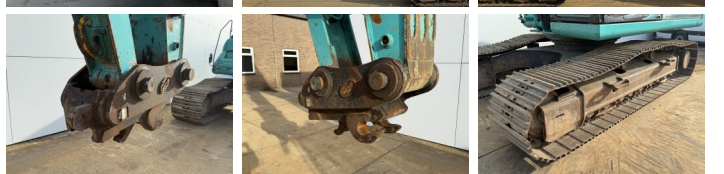

Kobelco

Kobelco SK350LC-9

€ 44.500 özel

Y?l 2015
Referans numaras? BM007209
Hours 14.706

Algemeen

T?r SK350LC-9
Yer Veldhoven, Netherlands
Certificaat CE

Available at Boss Machinery! This Kobelco SK350LC-9 Excavators from 2015 has an engine power of 213 kW and counts 14706 operational hours. The total weight of this Kobelco SK350LC-9 is 36900 kg and the dimensions are 11.01 x 3.40 x 3.37. Furthermore, this SK350LC-9 is equipped with Radio, Heated Seat, H?zli? kupl?r, Camera, Ekstra hidrolik i?levi, ?eki? fonksiyonu. The Kobelco Excavators also has a CE marking. Do you want more information or do you want to try the Kobelco SK350LC-9 at our yard? Please let us know.

Maten / Gewichten

Boyutlar U*G*Y 11.01 x 3.40 x 3.37
A??rl?k 36900

Motor informatie

Motor markas? HINO
Engine model JO8E-UV
Silindirler 6
Turbo
KW cinsinden kapasite 213

Banden / Rupsen

Plaka % 80
Sprocket % 20
Zincir % 40
Plaka geni?li?i 80 cm

BOSS
MACHINERY