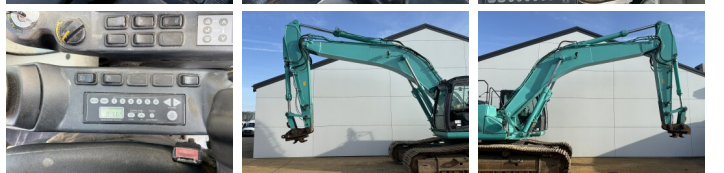

Kobelco

Kobelco SK350LC-9

€ 44.500 özel

Y?l 2015
Referans numaras? BM007209
Hours 14.706

Algemeen

T?r SK350LC-9
Yer Veldhoven, Netherlands
Certificaat CE

Available at Boss Machinery! This Kobelco SK350LC-9 Excavators from 2015 has an engine power of 213 kW and counts 14706 operational hours. The total weight of this Kobelco SK350LC-9 is 36900 kg and the dimensions are 11.01 x 3.40 x 3.37. Furthermore, this SK350LC-9 is equipped with Radio, Heated Seat, H?zli? kupl?r, Camera, Ekstra hidrolik i?levi, ?eki? fonksiyonu. The Kobelco Excavators also has a CE marking. Do you want more information or do you want to try the Kobelco SK350LC-9 at our yard? Please let us know.

Maten / Gewichten

Boyutlar U*G*Y 11.01 x 3.40 x 3.37
A??rl?k 36900

Motor informatie

Motor markas? HINO
Engine model JO8E-UV
Silindirler 6
Turbo
KW cinsinden kapasite 213

Banden / Rupsen

Plaka % 80
Sprocket % 20
Zincir % 40
Plaka geni?li?i 80 cm

BOSS
MACHINERY