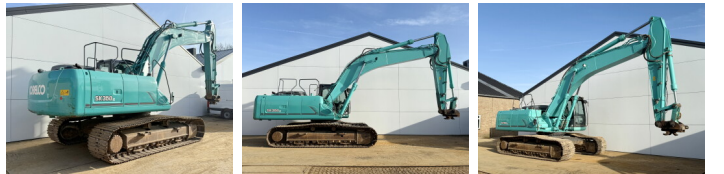

Kobelco

Kobelco SK350LC-9

€ 44.500 özel

Y?l 2015
Referans numaras? BM007209
Hours 14.706

Algemeen

T?r SK350LC-9
Yer Veldhoven, Netherlands
Certificaat CE

Available at Boss Machinery! This Kobelco SK350LC-9 Excavators from 2015 has an engine power of 213 kW and counts 14706 operational hours. The total weight of this Kobelco SK350LC-9 is 36900 kg and the dimensions are 11.01 x 3.40 x 3.37. Furthermore, this SK350LC-9 is equipped with Radio, Heated Seat, H?zli? kupl?r, Camera, Ekstra hidrolik i?levi, ?eki? fonksiyonu. The Kobelco Excavators also has a CE marking. Do you want more information or do you want to try the Kobelco SK350LC-9 at our yard? Please let us know.

Maten / Gewichten

Boyutlar U*G*Y 11.01 x 3.40 x 3.37
A??rl?k 36900

Motor informatie

Motor markas? HINO
Engine model JO8E-UV
Silindirler 6
Turbo
KW cinsinden kapasite 213

Banden / Rupsen

Plaka % 80
Sprocket % 20
Zincir % 40
Plaka geni?li?i 80 cm

BOSS
MACHINERY