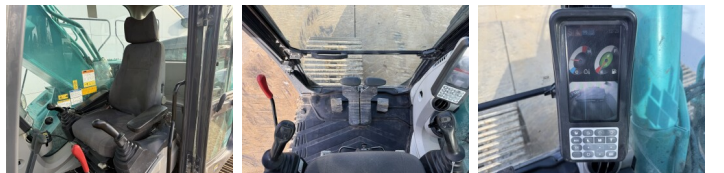

Kobelco

Kobelco SK350LC-9

€ 44.500 özel

Y?l 2015
Referans numaras? BM007209
Hours 14.706

Algemeen

T?r SK350LC-9
Yer Veldhoven, Netherlands
Certificaat CE

Available at Boss Machinery! This Kobelco SK350LC-9 Excavators from 2015 has an engine power of 213 kW and counts 14706 operational hours. The total weight of this Kobelco SK350LC-9 is 36900 kg and the dimensions are 11.01 x 3.40 x 3.37. Furthermore, this SK350LC-9 is equipped with Radio, Heated Seat, H?zli? kupl?r, Camera, Ekstra hidrolik i?levi, ?eki? fonksiyonu. The Kobelco Excavators also has a CE marking. Do you want more information or do you want to try the Kobelco SK350LC-9 at our yard? Please let us know.

Maten / Gewichten

Boyutlar U*G*Y 11.01 x 3.40 x 3.37
A??rl?k 36900

Motor informatie

Motor markas? HINO
Engine model JO8E-UV
Silindirler 6
Turbo
KW cinsinden kapasite 213

Banden / Rupsen

Plaka % 80
Sprocket % 20
Zincir % 40
Plaka geni?li?i 80 cm

BOSS
MACHINERY