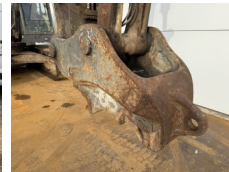

Volvo

Volvo EC380EL

BOSS
MACHINERY

Y?l 2014
Referans numaras? BM007187
Hours 9.523

Algemeen

T?r EC380EL
Yer Veldhoven, Netherlands
Certificaat CE
Available at Boss Machinery! This Volvo EC380EL Excavators from 2014 has an engine power of 226 kW and counts 9523 operational hours. The total weight of this Volvo EC380EL is 43000 kg and the dimensions are 11.28 x 3.47 x 3.31 . Furthermore, this EC380EL is equipped with Radio, Camera, H?zl? kupl?r, Ekstra hidrolik i?levi, ?ekik fonksiyonu. The Volvo Excavators also has a CE marking. Do you want more information or do you want to try the Volvo EC380EL at our yard? Please let us know.

Aç?klama

Maten / Gewichten

Boyutlar U*G*Y 11.28 x 3.47 x 3.31
A??rl?k 43000

Motor informatie

Motor markas? Volvo
Engine model D13J
Silindirler 6
Turbo
KW cinsinden kapasite 226

Banden / Rupsen

Plaka % 60
Sprocket % 70
Zincir % 80
Plaka geni?li?i 70 cm

Opties

Radio
Camera
H?zl? kupl?r