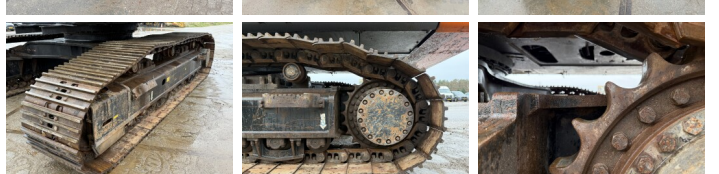

Hitachi

Hitachi ZX470LCH-3 - ZX470LCH-3 - 24mtr - Rebuild engine

€ 84.500özel

Y?l 2010
Referans numaras? BM006515
Hours 9.670

Algemeen

Tür ZX470LCH-3 - 24mtr -
Rebuild engine
Yer Veldhoven, Netherlands
Overig Stick: 10m - Boom: 13.50m
Certificaat CE + EPA

Aç?klama

Available at Boss Machinery! This Hitachi ZX470LCH-3 - 24mtr - Rebuild engine Excavators from 2010 has an engine power of 260 kW and counts 9670 operational hours. The total weight of this Hitachi ZX470LCH-3 - 24mtr - Rebuild engine is 48100 kg and the dimensions are 18.50 x 3.84 x 3.49. Furthermore, this ZX470LCH-3 - 24mtr - Rebuild engine is equipped with Heated Seat, Camera, Radio, Çekiç fonksiyonu, Merkezi ya?lama. The Hitachi Excavators also has a CE + EPA marking. Do you want more information or do you want to try the Hitachi ZX470LCH-3 - 24mtr - Rebuild engine at our yard? Please let us know.

Maten / Gewichten

Boyutlar U*G*Y 18.50 x 3.84 x 3.49
Bucket (m): 2.4
A??rl?k 48100

Motor informatie

Motor markas? Isuzu
Engine model AH-6WG1X
Silindirler 6
Turbo
KW cinsinden kapasite 260

BOSS

MACHINERY