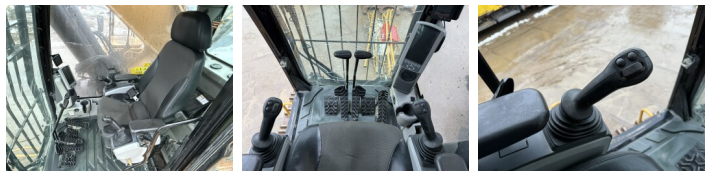

Caterpillar

Caterpillar 374FL

€ 119.000 özel

Y?l 2016
Referans numaras? BM007197
Hours 13.090

Algemeen

T?r 374FL
Yer Veldhoven, Netherlands
Dutch vehicle
Certificaat CE + EPA

Aç?klama

Available at Boss Machinery! This Caterpillar 374FL Excavators from 2016 has an engine power of 362 kW and counts 13090 operational hours. Always worked in The Netherlands. The total weight of this Caterpillar 374FL is 73100 kg and the dimensions are 13.25 x 4.07 x 4.46. Furthermore, this 374FL is equipped with Radio, Camera, Ekstra hidrolik i?levi, Çekiç fonksiyonu, Merkezi ya?lama. The Caterpillar Excavators also has a CE + EPA marking. Do you want more information or do you want to try the Caterpillar 374FL at our yard? Please let us know.

BOSS

MACHINERY

Opties

Radio

Camera

Ekstra hidrolik i?levi

Çekiç fonksiyonu

Merkezi yağlama