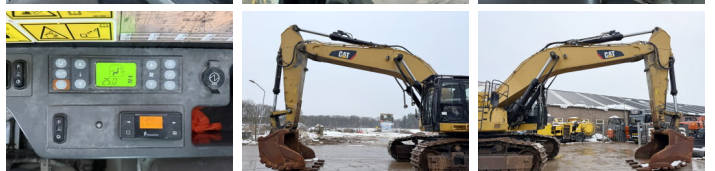

Caterpillar

Caterpillar 374FL

€ 119.000 özel

Y?l 2016
Referans numaras? BM007197
Hours 13.090

Algemeen

T?r 374FL
Yer Veldhoven, Netherlands
Dutch vehicle
Certificaat CE + EPA

Aç?klama

Available at Boss Machinery! This Caterpillar 374FL Excavators from 2016 has an engine power of 362 kW and counts 13090 operational hours. Always worked in The Netherlands. The total weight of this Caterpillar 374FL is 73100 kg and the dimensions are 13.25 x 4.07 x 4.46. Furthermore, this 374FL is equipped with Radio, Camera, Ekstra hidrolik i?levi, Çekiç fonksiyonu, Merkezi ya?lama. The Caterpillar Excavators also has a CE + EPA marking. Do you want more information or do you want to try the Caterpillar 374FL at our yard? Please let us know.

Maten / Gewichten

Boyutlar U*G*Y 13.25 x 4.07 x 4.46
A??rl?k 73100

Motor informatie

Motor markas? Caterpillar
Engine model C15
Silindirler 6
Turbo
KW cinsinden kapasite 362

Banden / Rupsen

Plaka % 80
Sprocket % 80
Zincir % 80
Plaka geni?li?i 65 cm

BOSS

MACHINERY