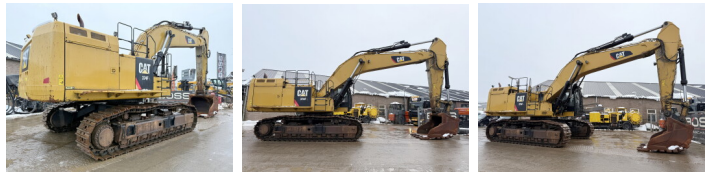

Caterpillar

Caterpillar 374FL

€ 119.000 özel

Y?l 2016
Referans numaras? BM007197
Hours 13.090

Algemeen

T?r 374FL
Yer Veldhoven, Netherlands
Dutch vehicle
Certificaat CE + EPA

Aç?klama

Available at Boss Machinery! This Caterpillar 374FL Excavators from 2016 has an engine power of 362 kW and counts 13090 operational hours. Always worked in The Netherlands. The total weight of this Caterpillar 374FL is 73100 kg and the dimensions are 13.25 x 4.07 x 4.46. Furthermore, this 374FL is equipped with Radio, Camera, Ekstra hidrolik i?levi, Çekiç fonksiyonu, Merkezi ya?lama. The Caterpillar Excavators also has a CE + EPA marking. Do you want more information or do you want to try the Caterpillar 374FL at our yard? Please let us know.

Maten / Gewichten

Boyutlar U*G*Y 13.25 x 4.07 x 4.46
A??rl?k 73100

Motor informatie

Motor markas? Caterpillar
Engine model C15
Silindirler 6
Turbo
KW cinsinden kapasite 362

Banden / Rupsen

Plaka % 80
Sprocket % 80
Zincir % 80
Plaka geni?li?i 65 cm

BOSS

MACHINERY