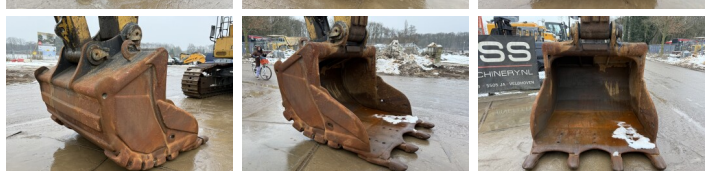

Caterpillar

Caterpillar 374FL

€ 119.000 özel

Y?l 2016
Referans numaras? BM007197
Hours 13.090

Algemeen

T?r 374FL
Yer Veldhoven, Netherlands
Dutch vehicle
Certificaat CE + EPA

Aç?klama

Available at Boss Machinery! This Caterpillar 374FL Excavators from 2016 has an engine power of 362 kW and counts 13090 operational hours. Always worked in The Netherlands. The total weight of this Caterpillar 374FL is 73100 kg and the dimensions are 13.25 x 4.07 x 4.46. Furthermore, this 374FL is equipped with Radio, Camera, Ekstra hidrolik i?levi, Çekiç fonksiyonu, Merkezi ya?lama. The Caterpillar Excavators also has a CE + EPA marking. Do you want more information or do you want to try the Caterpillar 374FL at our yard? Please let us know.

Maten / Gewichten

Boyutlar U*G*Y 13.25 x 4.07 x 4.46
A??rl?k 73100

Motor informatie

Motor markas? Caterpillar
Engine model C15
Silindirler 6
Turbo
KW cinsinden kapasite 362

Banden / Rupsen

Plaka % 80
Sprocket % 80
Zincir % 80
Plaka geni?li?i 65 cm

BOSS

MACHINERY