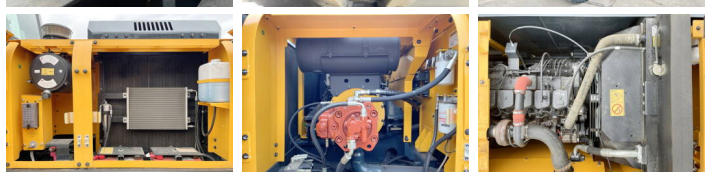

Hyundai

Hyundai R245LR New unused

€ 82.500 özel

Y?l 2026
Referans numaras? BM005575
Hours 5

Algemeen

Tür R245LR *Original Factory longreach*
Yer Veldhoven, Netherlands
Certificaat NOT FOR SALE IN EU / NO CE MARK
Available at Boss Machinery! This Hyundai R245LR *Original Factory longreach* Excavators from 2026 has an engine power of 104 kW and counts 5 operational hours. The total weight of this Hyundai R245LR *Original Factory longreach* is 24500 kg kg and the dimensions are 12.10 x 3.19 x 3.30. Furthermore, this R245LR *Original Factory longreach* is equipped with Klima, Bluetooth, Radio. The Hyundai Excavators also has a NOT FOR SALE IN EU / NO CE MARK marking. Do you want more information or do you want to try the Hyundai R245LR *Original Factory longreach* at our yard? Please let us know.

Aç?klama

Maten / Gewichten

A??rl?k 24500 kg
Boyutlar U*G*Y 12.10 x 3.19 x 3.30

Motor informatie

Motor markas? Cummins
Engine model 6BT5.9C
Turbo
KW cinsinden kapasite 104

Banden / Rupsen

Zincir % 100
Plaka % 100

BOSS

MACHINERY