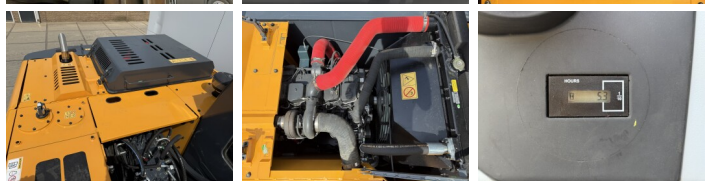

Hyundai

Hyundai R215L Smart Plus

€ 69.500 özel

Y?l 2026
Referans numaras? BM006630
Hours 5

Algemeen

T?r R215L Smart Plus
Yer Veldhoven, Netherlands
Certificaat NOT FOR SALE IN EU / NO CE MARK

Aç?klama

Available at Boss Machinery! This Hyundai R215L Smart Plus Excavators from 2026 has an engine power of 110 kW and counts 5 operational hours. The total weight of this Hyundai R215L Smart Plus is 22200 kg and the dimensions are 9.65 x 3.00 x 3.15. Furthermore, this R215L Smart Plus is equipped with Klima, Radio. The Hyundai Excavators also has a NOT FOR SALE IN EU / NO CE MARK marking. Do you want more information or do you want to try the Hyundai R215L Smart Plus at our yard? Please let us know.

Maten / Gewichten

Boyutlar U*G*Y 9.65 x 3.00 x 3.15
A??rl?k 22200

Technische informatie

Fuel Tank: 340L

Motor informatie

Motor markas? Cummins
Engine model 6BTA5.9C
Silindirler 6
Turbo
KW cinsinden kapasite 110

Banden / Rupsen

BOSS

MACHINERY