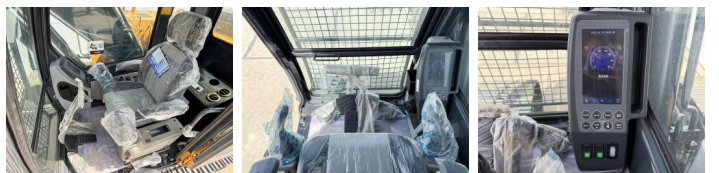

Hyundai

Hyundai R215L Smart Plus

€ 69.500 özel

Y?l 2026
Referans numaras? BM006630
Hours 5

Algemeen

T?r R215L Smart Plus
Yer Veldhoven, Netherlands
Certificaat NOT FOR SALE IN EU / NO CE MARK

Aç?klama

Available at Boss Machinery! This Hyundai R215L Smart Plus Excavators from 2026 has an engine power of 110 kW and counts 5 operational hours. The total weight of this Hyundai R215L Smart Plus is 22200 kg and the dimensions are 9.65 x 3.00 x 3.15. Furthermore, this R215L Smart Plus is equipped with Klima, Radio. The Hyundai Excavators also has a NOT FOR SALE IN EU / NO CE MARK marking. Do you want more information or do you want to try the Hyundai R215L Smart Plus at our yard? Please let us know.

Maten / Gewichten

Boyutlar U*G*Y 9.65 x 3.00 x 3.15
A??rl?k 22200

Technische informatie

Fuel Tank: 340L

Motor informatie

Motor markas? Cummins
Engine model 6BTA5.9C
Silindirler 6
Turbo
KW cinsinden kapasite 110

Banden / Rupsen

BOSS

MACHINERY