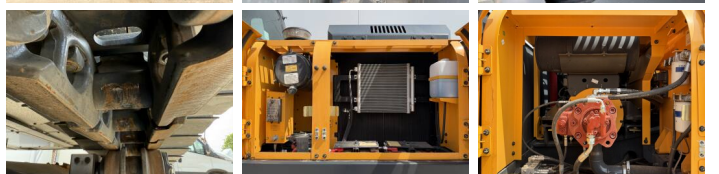

Hyundai

Hyundai R215L Smart Plus

€ 69.500 özel

Y?l 2026
Referans numaras? BM006630
Hours 5

Algemeen

T?r R215L Smart Plus
Yer Veldhoven, Netherlands
Certificaat NOT FOR SALE IN EU / NO CE MARK

Aç?klama

Available at Boss Machinery! This Hyundai R215L Smart Plus Excavators from 2026 has an engine power of 110 kW and counts 5 operational hours. The total weight of this Hyundai R215L Smart Plus is 22200 kg and the dimensions are 9.65 x 3.00 x 3.15. Furthermore, this R215L Smart Plus is equipped with Klima, Radio. The Hyundai Excavators also has a NOT FOR SALE IN EU / NO CE MARK marking. Do you want more information or do you want to try the Hyundai R215L Smart Plus at our yard? Please let us know.

Maten / Gewichten

Boyutlar U*G*Y 9.65 x 3.00 x 3.15
A??rl?k 22200

Technische informatie

Fuel Tank: 340L

Motor informatie

Motor markas? Cummins
Engine model 6BTA5.9C
Silindirler 6
Turbo
KW cinsinden kapasite 110

Banden / Rupsen

BOSS

MACHINERY