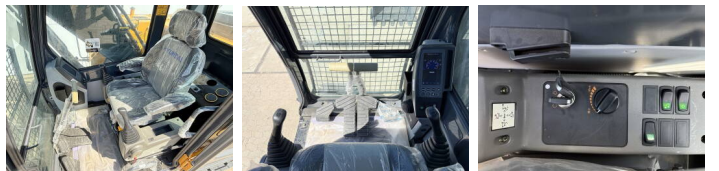

Hyundai

Hyundai R210 Smart Plus

BOSS
MACHINERY

€ 64.500 özel

Y?l 2026
Referans numaras? BM006593
Hours 6

Algemeen

T?r R210 Smart Plus
Yer Veldhoven, Netherlands
Certificaat NOT FOR SALE IN EU / NO CE MARK
Available at Boss Machinery! This used Hyundai R210 Smart Plus Excavators from 2026 has an engine power of 104 kW and counts 6 operational hours. The total weight of this Hyundai R210 Smart Plus is 21200 kg and the dimensions are 9.60 x 2.80 x 3.15. Furthermore, this R210 Smart Plus is equipped with Klima, Ekstra hidrolik i?levi, ?eki? fonksiyonu. The Hyundai Excavators also has a NOT FOR SALE IN EU / NO CE MARK marking. Do you want more information or do you want to try the Hyundai R210 Smart Plus at our yard? Please let us know.

Maten / Gewichten

Boyutlar U*G*Y 9.60 x 2.80 x 3.15
A??rl?k 21200

Motor informatie

Motor markas? Cummins
Engine model 6BT 5.9 140C
Silindirler 6
Turbo
KW cinsinden kapasite 104

Banden / Rupsen

Sprocket % 100
Zincir % 100
Plaka % 100
Plaka geni?li?i 60