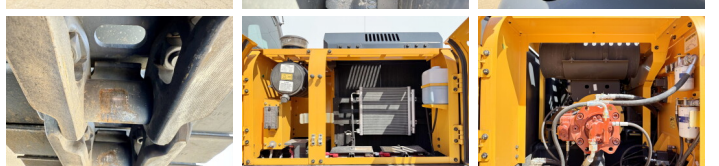

Hyundai

Hyundai R210 Smart Plus

BOSS
MACHINERY

€ 64.500 özel

Y?l 2026
Referans numaras? BM006593
Hours 6

Algemeen

T?r R210 Smart Plus
Yer Veldhoven, Netherlands
Certificaat NOT FOR SALE IN EU / NO CE MARK
Available at Boss Machinery! This used Hyundai R210 Smart Plus Excavators from 2026 has an engine power of 104 kW and counts 6 operational hours. The total weight of this Hyundai R210 Smart Plus is 21200 kg and the dimensions are 9.60 x 2.80 x 3.15. Furthermore, this R210 Smart Plus is equipped with Klima, Ekstra hidrolik i?levi, ?eki? fonksiyonu. The Hyundai Excavators also has a NOT FOR SALE IN EU / NO CE MARK marking. Do you want more information or do you want to try the Hyundai R210 Smart Plus at our yard? Please let us know.

Maten / Gewichten

A??rl?k 21200
Boyutlar U*G*Y 9.60 x 2.80 x 3.15

Motor informatie

Motor markas? Cummins
Engine model 6BT 5.9 140C
Silindirler 6
Turbo
KW cinsinden kapasite 104

Banden / Rupsen

Zincir % 100
Plaka % 100
Sprocket % 100
Plaka geni?li?i 60