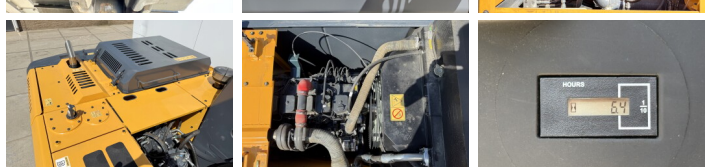

Hyundai

Hyundai R210 Smart Plus

BOSS
MACHINERY

€ 64.500 özel

Y?l 2026
Referans numaras? BM006593
Hours 6

Algemeen

T?r R210 Smart Plus
Yer Veldhoven, Netherlands
Certificaat NOT FOR SALE IN EU / NO CE MARK
Available at Boss Machinery! This used Hyundai R210 Smart Plus Excavators from 2026 has an engine power of 104 kW and counts 6 operational hours. The total weight of this Hyundai R210 Smart Plus is 21200 kg and the dimensions are 9.60 x 2.80 x 3.15. Furthermore, this R210 Smart Plus is equipped with Klima, Ekstra hidrolik i?levi, ?eki? fonksiyonu. The Hyundai Excavators also has a NOT FOR SALE IN EU / NO CE MARK marking. Do you want more information or do you want to try the Hyundai R210 Smart Plus at our yard? Please let us know.

Maten / Gewichten

A??rl?k 21200
Boyutlar U*G*Y 9.60 x 2.80 x 3.15

Motor informatie

Motor markas? Cummins
Engine model 6BT 5.9 140C
Silindirler 6
Turbo
KW cinsinden kapasite 104

Banden / Rupsen

Zincir % 100
Plaka % 100
Sprocket % 100
Plaka geni?li?i 60