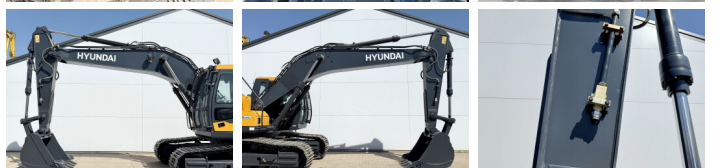

Hyundai

Hyundai R210 Smart Plus

BOSS
MACHINERY

€ 64.500 özel

Y?l 2026
Referans numaras? BM006593
Hours 6

Algemeen

T?r R210 Smart Plus
Yer Veldhoven, Netherlands
Certificaat NOT FOR SALE IN EU / NO CE MARK
Available at Boss Machinery! This used Hyundai R210 Smart Plus Excavators from 2026 has an engine power of 104 kW and counts 6 operational hours. The total weight of this Hyundai R210 Smart Plus is 21200 kg and the dimensions are 9.60 x 2.80 x 3.15. Furthermore, this R210 Smart Plus is equipped with Klima, Ekstra hidrolik i?levi, ?eki? fonksiyonu. The Hyundai Excavators also has a NOT FOR SALE IN EU / NO CE MARK marking. Do you want more information or do you want to try the Hyundai R210 Smart Plus at our yard? Please let us know.

Maten / Gewichten

A??rl?k 21200
Boyutlar U*G*Y 9.60 x 2.80 x 3.15

Motor informatie

Motor markas? Cummins
Engine model 6BT 5.9 140C
Silindirler 6
Turbo
KW cinsinden kapasite 104

Banden / Rupsen

Zincir % 100
Plaka % 100
Sprocket % 100
Plaka geni?li?i 60