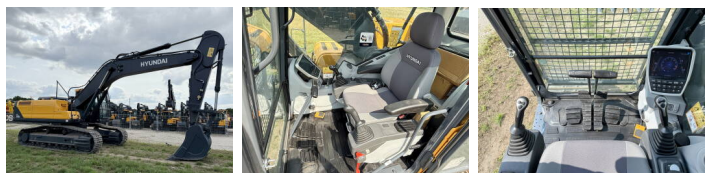

Hyundai

Hyundai HX360L

€ 119.000 özel

Y?l 2026
Referans numaras? BM006803
Hours 5

Algemeen

T?r HX360L
Yer Veldhoven, Netherlands
Certificaat NOT FOR SALE IN EU / NO CE MARK
Available at Boss Machinery! This Hyundai HX360L Excavators from 2026 has an engine power of 194 kW and counts 5 operational hours. The total weight of this Hyundai HX360L is 35500 kg and the dimensions are 11.40 x 3.19 x 3.45. Furthermore, this HX360L is equipped with Bluetooth, Climate Control, Klima, Ekstra hidrolik i?levi, ?eki? fonksiyonu. The Hyundai Excavators also has a NOT FOR SALE IN EU / NO CE MARK marking. Do you want more information or do you want to try the Hyundai HX360L at our yard? Please let us know.

Maten / Gewichten

A??rl?k 35500
Boyutlar U*G*Y 11.40 x 3.19 x 3.45

Motor informatie

Motor markas? Cummins
Engine model HM8.3
Silindirler 6
Turbo
KW cinsinden kapasite 194

Banden / Rupsen

Sprocket % 100
Zincir % 100
Plaka % 100
Plaka geni?li?i 60 cm

BOSS

MACHINERY