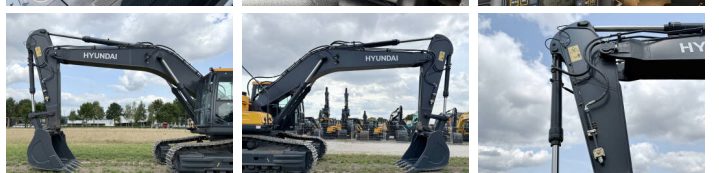

Hyundai

Hyundai HX360L

€ 119.000 özel

Y?l 2026
Referans numaras? BM006803
Hours 5

Algemeen

T?r HX360L
Yer Veldhoven, Netherlands
Certificaat NOT FOR SALE IN EU / NO CE MARK
Available at Boss Machinery! This Hyundai HX360L Excavators from 2026 has an engine power of 194 kW and counts 5 operational hours. The total weight of this Hyundai HX360L is 35500 kg and the dimensions are 11.40 x 3.19 x 3.45. Furthermore, this HX360L is equipped with Bluetooth, Climate Control, Klima, Ekstra hidrolik i?levi, ?eki? fonksiyonu. The Hyundai Excavators also has a NOT FOR SALE IN EU / NO CE MARK marking. Do you want more information or do you want to try the Hyundai HX360L at our yard? Please let us know.

Maten / Gewichten

A??rl?k 35500
Boyutlar U*G*Y 11.40 x 3.19 x 3.45

Motor informatie

Motor markas? Cummins
Engine model HM8.3
Silindirler 6
Turbo
KW cinsinden kapasite 194

Banden / Rupsen

Sprocket % 100
Zincir % 100
Plaka % 100
Plaka geni?li?i 60 cm

BOSS

MACHINERY