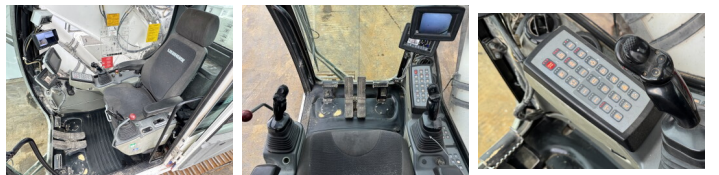

Liebherr

Liebherr R946LC

€ 56.000özel

Y?l 2016
Referans numaras? BM007156
Hours 10.454

Algemeen

Tür R946LC
Yer Veldhoven, Netherlands
Certificaat CE + EPA
Available at Boss Machinery! This Liebherr R946LC Excavators from 2016 has an engine power of 220 kW and counts 10454 operational hours. The total weight of this Liebherr R946LC is 44100 kg and the dimensions are 10.70 x 3.20 x 3.67 . Furthermore, this R946LC is equipped with Camera, Radio, Heated Seat, H?zl? kuplör, HP Hammer Lines, Merkezi ya?lama. The Liebherr Excavators also has a CE + EPA marking. Do you want more information or do you want to try the Liebherr R946LC at our yard? Please let us know.

Maten / Gewichten

A??rl?k 44100
Boyutlar U*G*Y 10.70 x 3.20 x 3.67

Motor informatie

Motor markas? Liebherr
Engine model D936 A7
Silindirler 6
Turbo
KW cinsinden kapasite 220

Banden / Rupsen

Sprocket % 75
Zincir % 60
Plaka % 75
Plaka geni?li?i 60 cm

Opties

BOSS

MACHINERY

Camera

Radio

Heated Seat

H?zl? kuplör

HP Hammer Lines