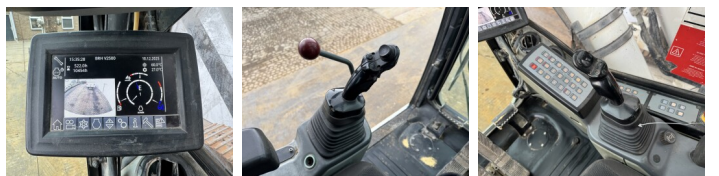

Liebherr

Liebherr R946LC

€ 56.000özel

Y?l 2016
Referans numaras? BM007156
Hours 10.454

Algemeen

Tür R946LC
Yer Veldhoven, Netherlands
Certificaat CE + EPA
Available at Boss Machinery! This Liebherr R946LC Excavators from 2016 has an engine power of 220 kW and counts 10454 operational hours. The total weight of this Liebherr R946LC is 44100 kg and the dimensions are 10.70 x 3.20 x 3.67 . Furthermore, this R946LC is equipped with Camera, Radio, Heated Seat, H?zl? kuplör, HP Hammer Lines, Merkezi ya?lama. The Liebherr Excavators also has a CE + EPA marking. Do you want more information or do you want to try the Liebherr R946LC at our yard? Please let us know.

Maten / Gewichten

A??rl?k 44100
Boyutlar U*G*Y 10.70 x 3.20 x 3.67

Motor informatie

Motor markas? Liebherr
Engine model D936 A7
Silindirler 6
Turbo
KW cinsinden kapasite 220

Banden / Rupsen

Sprocket % 75
Zincir % 60
Plaka % 75
Plaka geni?li?i 60 cm

Opties

BOSS

MACHINERY