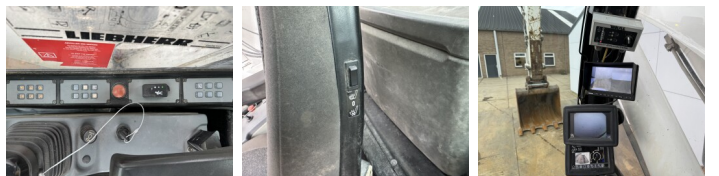

Liebherr

Liebherr R946LC

€ 56.000özel

Y?l 2016
Referans numaras? BM007156
Hours 10.454

Algemeen

Tür R946LC
Yer Veldhoven, Netherlands
Certificaat CE + EPA
Available at Boss Machinery! This Liebherr R946LC Excavators from 2016 has an engine power of 220 kW and counts 10454 operational hours. The total weight of this Liebherr R946LC is 44100 kg and the dimensions are 10.70 x 3.20 x 3.67 . Furthermore, this R946LC is equipped with Camera, Radio, Heated Seat, H?zl? kuplör, HP Hammer Lines, Merkezi ya?lama. The Liebherr Excavators also has a CE + EPA marking. Do you want more information or do you want to try the Liebherr R946LC at our yard? Please let us know.

Maten / Gewichten

A??rl?k 44100
Boyutlar U*G*Y 10.70 x 3.20 x 3.67

Motor informatie

Motor markas? Liebherr
Engine model D936 A7
Silindirler 6
Turbo
KW cinsinden kapasite 220

Banden / Rupsen

Sprocket % 75
Zincir % 60
Plaka % 75
Plaka geni?li?i 60 cm

Opties

BOSS

MACHINERY