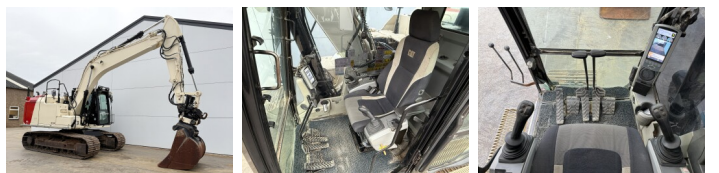

Caterpillar

Caterpillar 316EL

BOSS
MACHINERY

Y?l 2012
Referans numaras? BM007127
Hours 16.626

Algemeen

T?r 316EL
Yer Veldhoven, Netherlands
Certificaat CE + EPA
Available at Boss Machinery! This Caterpillar 316EL Excavator from 2012 has an engine power of 89 kW and counts 16626 operational hours. The total weight of this Caterpillar 316EL is 18300 kg and the dimensions are 8.50 x 2.71 x 3.32. Furthermore, this 316EL is equipped with Radio, Camera, H?zli? kupl?r, Ekstra hidrolik i?levi, ?ekik fonksiyonu, Merkezi ya?lama. The Caterpillar Excavator also has a CE + EPA marking. Do you want more information or do you want to try the Caterpillar 316EL at our yard? Please let us know.

Aç?klama

Maten / Gewichten

A??rl?k 18300
Boyutlar U*G*Y 8.50 x 2.71 x 3.32

Motor informatie

Motor markas? Caterpillar
Engine model C4.4
Silindirler 4
Turbo
KW cinsinden kapasite 89

Banden / Rupsen

Plaka % 40
Sprocket % 10
Zincir % 30
Plaka geni?li?i 70 cm

Opties

Radio
Camera