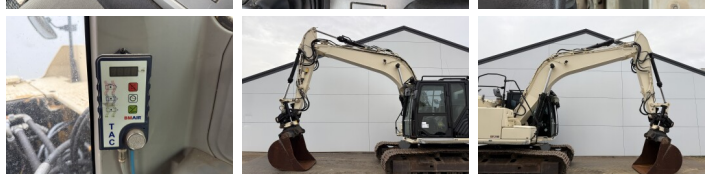

Caterpillar

Caterpillar 316EL

BOSS
MACHINERY

Y?l 2012
Referans numaras? BM007127
Hours 16.626

Algemeen

T?r 316EL
Yer Veldhoven, Netherlands
Certificaat CE + EPA
Available at Boss Machinery! This Caterpillar 316EL Excavator from 2012 has an engine power of 89 kW and counts 16626 operational hours. The total weight of this Caterpillar 316EL is 18300 kg and the dimensions are 8.50 x 2.71 x 3.32. Furthermore, this 316EL is equipped with Radio, Camera, H?zli? kupl?r, Ekstra hidrolik i?levi, ?ekik fonksiyonu, Merkezi ya?lama. The Caterpillar Excavator also has a CE + EPA marking. Do you want more information or do you want to try the Caterpillar 316EL at our yard? Please let us know.

Aç?klama

Maten / Gewichten

A??rl?k 18300
Boyutlar U*G*Y 8.50 x 2.71 x 3.32

Motor informatie

Motor markas? Caterpillar
Engine model C4.4
Silindirler 4
Turbo
KW cinsinden kapasite 89

Banden / Rupsen

Plaka % 40
Sprocket % 10
Zincir % 30
Plaka geni?li?i 70 cm

Opties

Radio
Camera