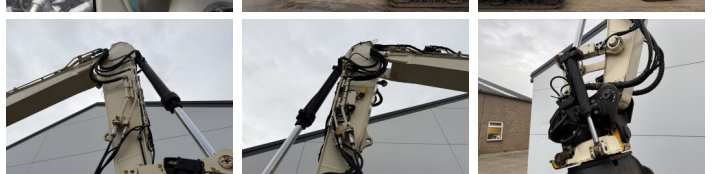

Caterpillar

Caterpillar 316EL

BOSS
MACHINERY

Y?l 2012
Referans numaras? BM007127
Hours 16.626

Algemeen

T?r 316EL
Yer Veldhoven, Netherlands
Certificaat CE + EPA
Available at Boss Machinery! This Caterpillar 316EL Excavator from 2012 has an engine power of 89 kW and counts 16626 operational hours. The total weight of this Caterpillar 316EL is 18300 kg and the dimensions are 8.50 x 2.71 x 3.32. Furthermore, this 316EL is equipped with Radio, Camera, H?zli? kupl?r, Ekstra hidrolik i?levi, ?ekik fonksiyonu, Merkezi ya?lama. The Caterpillar Excavator also has a CE + EPA marking. Do you want more information or do you want to try the Caterpillar 316EL at our yard? Please let us know.

Opties

Radio
Camera

Hızlı kuplör
Ekstra hidrolik i?levi
Çekiç fonksiyonu
Merkezi yağlama