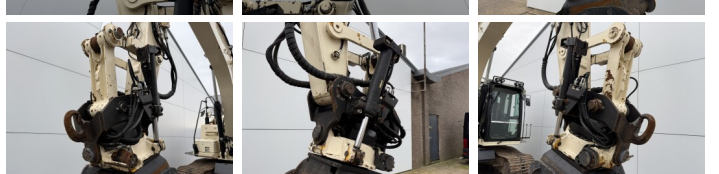

Caterpillar

Caterpillar 316EL

BOSS
MACHINERY

Y?l 2012
Referans numaras? BM007127
Hours 16.626

Algemeen

T?r 316EL
Yer Veldhoven, Netherlands
Certificaat CE + EPA
Available at Boss Machinery! This Caterpillar 316EL Excavator from 2012 has an engine power of 89 kW and counts 16626 operational hours. The total weight of this Caterpillar 316EL is 18300 kg and the dimensions are 8.50 x 2.71 x 3.32. Furthermore, this 316EL is equipped with Radio, Camera, H?zli? kupl?r, Ekstra hidrolik i?levi, ?ekik fonksiyonu, Merkezi ya?lama. The Caterpillar Excavator also has a CE + EPA marking. Do you want more information or do you want to try the Caterpillar 316EL at our yard? Please let us know.

Opties

Radio
Camera

Hızlı kuplör
Ekstra hidrolik i?levi
Çekiç fonksiyonu
Merkezi yağlama