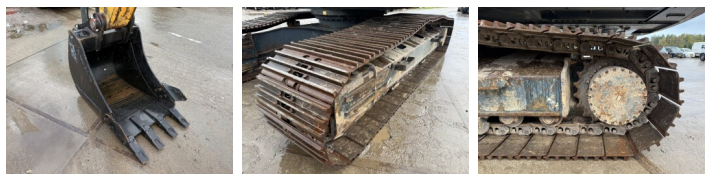

Hyundai

Hyundai HX300LR - 18 meter Long Reach

€ 79.500 özel

Y?l 2016
Referans numaras? BM006997
Hours 8.748

Algemeen

Tür HX300LR - 18 meter Long Reach
Yer Veldhoven, Netherlands
Overig Stick 7.90 meter - Boom 10.15 meter
Certificaat CE + EPA
Available at Boss Machinery! This Hyundai HX300LR - 18 meter Long Reach Excavators from 2016 has an engine power of 171 kW and counts 8748 operational hours. The total weight of this Hyundai HX300LR - 18 meter Long Reach is 34870 kg and the dimensions are 14.75 x 3.40 x 3.47. Furthermore, this HX300LR - 18 meter Long Reach is equipped with Radio, Camera, Çekiç fonksiyonu, Merkezi ya?lama. The Hyundai Excavators also has a CE + EPA marking. Do you want more information or do you want to try the Hyundai HX300LR - 18 meter Long Reach at our yard? Please let us know.

Maten / Gewichten

A??rl?k 34870
Boyutlar U*G*Y 14.75 x 3.40 x 3.47

Motor informatie

Motor markas? Cummins
Engine model QSB6.7
Silindirler 6
Turbo
KW cinsinden kapasite 171

Banden / Rupsen

BOSS
MACHINERY