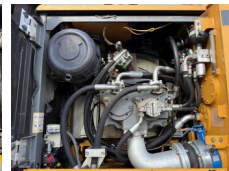

Liebherr

Liebherr R946 SHD - 11 Meter Long Reach

€ 56.000 özel

Y?l 2014
Referans numaras? BM006806
Hours 12.683

Algemeen

T?r R946 SHD - 11 Meter Long Reach
Yer Veldhoven, Netherlands
Dutch vehicle
Certificaat CE + EPA

Aç?klama

Available at Boss Machinery! This Liebherr R946 SHD - 11 Meter Long Reach Excavators from 2014 has an engine power of 200 kW and counts 12683 operational hours. Always worked in The Netherlands. The total weight of this Liebherr R946 SHD - 11 Meter Long Reach is 44700 kg and the dimensions are 11.80 x 3.88 x 3.47. Furthermore, this R946 SHD - 11 Meter Long Reach is equipped with Radio, Klima, Bluetooth, H?zli? kupl?r, AdBlue, Heated Seat, Camera, Ekstra hidrolik i?levi, ?ekiç fonksiyonu, Merkezi ya?lama. The Liebherr Excavators also has a CE + EPA marking. Do you want more information or do you want to try the Liebherr R946 SHD - 11 Meter Long Reach at our yard? Please let us know.

Maten / Gewichten

A??rl?k 44700
Boyutlar U*G*Y 11.80 x 3.88 x 3.47

Motor informatie

Motor markas? Liebherr
Engine model D936 A7
Silindirler 6
Turbo
KW cinsinden kapasite 200

BOSS
MACHINERY