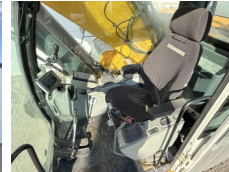

Liebherr

Liebherr R946 SHD - 11 Meter Long Reach

€ 56.000 özel

Y?l 2014
Referans numaras? BM006806
Hours 12.683

Algemeen

T?r R946 SHD - 11 Meter Long Reach
Yer Veldhoven, Netherlands
Dutch vehicle
Certificaat CE + EPA

Aç?klama

Available at Boss Machinery! This Liebherr R946 SHD - 11 Meter Long Reach Excavators from 2014 has an engine power of 200 kW and counts 12683 operational hours. Always worked in The Netherlands. The total weight of this Liebherr R946 SHD - 11 Meter Long Reach is 44700 kg and the dimensions are 11.80 x 3.88 x 3.47. Furthermore, this R946 SHD - 11 Meter Long Reach is equipped with Radio, Klima, Bluetooth, H?zli? kupl?r, AdBlue, Heated Seat, Camera, Ekstra hidrolik i?levi, ?ekiç fonksiyonu, Merkezi ya?lama. The Liebherr Excavators also has a CE + EPA marking. Do you want more information or do you want to try the Liebherr R946 SHD - 11 Meter Long Reach at our yard? Please let us know.

Maten / Gewichten

A??rl?k 44700
Boyutlar U*G*Y 11.80 x 3.88 x 3.47

Motor informatie

Motor markas? Liebherr
Engine model D936 A7
Silindirler 6
Turbo
KW cinsinden kapasite 200

BOSS
MACHINERY