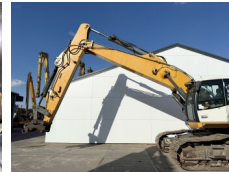

Liebherr

Liebherr R946 SHD - 11 Meter Long Reach

€ 56.000 özel

Y?l 2014
Referans numaras? BM006806
Hours 12.683

Algemeen

T?r R946 SHD - 11 Meter Long Reach
Yer Veldhoven, Netherlands
Dutch vehicle
Certificaat CE + EPA

Aç?klama

Available at Boss Machinery! This Liebherr R946 SHD - 11 Meter Long Reach Excavators from 2014 has an engine power of 200 kW and counts 12683 operational hours. Always worked in The Netherlands. The total weight of this Liebherr R946 SHD - 11 Meter Long Reach is 44700 kg and the dimensions are 11.80 x 3.88 x 3.47. Furthermore, this R946 SHD - 11 Meter Long Reach is equipped with Radio, Klima, Bluetooth, H?zli? kupl?r, AdBlue, Heated Seat, Camera, Ekstra hidrolik i?levi, ?ekiç fonksiyonu, Merkezi ya?lama. The Liebherr Excavators also has a CE + EPA marking. Do you want more information or do you want to try the Liebherr R946 SHD - 11 Meter Long Reach at our yard? Please let us know.

Maten / Gewichten

A??rl?k 44700
Boyutlar U*G*Y 11.80 x 3.88 x 3.47

Motor informatie

Motor markas? Liebherr
Engine model D936 A7
Silindirler 6
Turbo
KW cinsinden kapasite 200

BOSS
MACHINERY