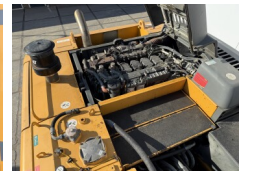

Liebherr

Liebherr R946 SHD - 11 Meter Long Reach

€ 56.000 özel

Y?l 2014
Referans numaras? BM006806
Hours 12.683

Algemeen

T?r R946 SHD - 11 Meter Long Reach
Yer Veldhoven, Netherlands
Dutch vehicle
Certificaat CE + EPA

Aç?klama

Available at Boss Machinery! This Liebherr R946 SHD - 11 Meter Long Reach Excavators from 2014 has an engine power of 200 kW and counts 12683 operational hours. Always worked in The Netherlands. The total weight of this Liebherr R946 SHD - 11 Meter Long Reach is 44700 kg and the dimensions are 11.80 x 3.88 x 3.47. Furthermore, this R946 SHD - 11 Meter Long Reach is equipped with Radio, Klima, Bluetooth, H?zli? kupl?r, AdBlue, Heated Seat, Camera, Ekstra hidrolik i?levi, ?ekiç fonksiyonu, Merkezi ya?lama. The Liebherr Excavators also has a CE + EPA marking. Do you want more information or do you want to try the Liebherr R946 SHD - 11 Meter Long Reach at our yard? Please let us know.

Maten / Gewichten

A??rl?k 44700
Boyutlar U*G*Y 11.80 x 3.88 x 3.47

Motor informatie

Motor markas? Liebherr
Engine model D936 A7
Silindirler 6
Turbo
KW cinsinden kapasite 200

BOSS
MACHINERY