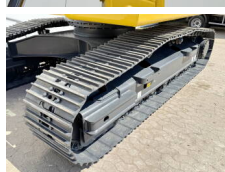

Komatsu

Komatsu PC210-10M0

BOSS
MACHINERY

Y?l 2026
Referans numaras? BM006624
Hours 8

Algemeen

T?r PC210-10M0
Yer Veldhoven, Netherlands
Certificaat NOT FOR SALE IN EU / NO CE MARK
Aç?klama Available at Boss Machinery! This Komatsu PC210-10M0 Excavators from 2026 has an engine power of 123 kW and counts 8 operational hours. The total weight of this Komatsu PC210-10M0 is 22000 kg and the dimensions are 8.60 x 2.81 x 3.14. Furthermore, this PC210-10M0 is equipped with Climate Control, Klima, Bluetooth, Air Suspension Seat, Radio, Ekstra hidrolik i?levi, Çekiç fonksiyonu. The Komatsu Excavators also has a NOT FOR SALE IN EU / NO CE MARK marking. Do you want more information or do you want to try the Komatsu PC210-10M0 at our yard? Please let us know.

Maten / Gewichten

Boyutlar U*G*Y 8.60 x 2.81 x 3.14
A??rl?k 22000

Motor informatie

Motor markas? Komatsu
Engine model SAA6D107E-1
Turbo
KW cinsinden kapasite 123

Banden / Rupsen

Plaka % 100
Sprocket % 100
Zincir % 100
Plaka geni?li?i 60 cm

Opties

Climate Control