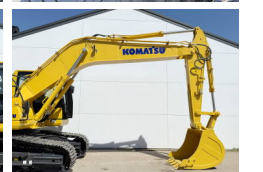

Komatsu

Komatsu PC210-10M0

BOSS
MACHINERY

Y?l 2026
Referans numaras? BM006624
Hours 8

Algemeen

T?r PC210-10M0
Yer Veldhoven, Netherlands
Certificaat NOT FOR SALE IN EU / NO CE MARK
Aç?klama Available at Boss Machinery! This Komatsu PC210-10M0 Excavators from 2026 has an engine power of 123 kW and counts 8 operational hours. The total weight of this Komatsu PC210-10M0 is 22000 kg and the dimensions are 8.60 x 2.81 x 3.14. Furthermore, this PC210-10M0 is equipped with Climate Control, Klima, Bluetooth, Air Suspension Seat, Radio, Ekstra hidrolik i?levi, Çekiç fonksiyonu. The Komatsu Excavators also has a NOT FOR SALE IN EU / NO CE MARK marking. Do you want more information or do you want to try the Komatsu PC210-10M0 at our yard? Please let us know.

Maten / Gewichten

Boyutlar U*G*Y 8.60 x 2.81 x 3.14
A??rl?k 22000

Motor informatie

Motor markas? Komatsu
Engine model SAA6D107E-1
Turbo
KW cinsinden kapasite 123

Banden / Rupsen

Plaka % 100
Sprocket % 100
Zincir % 100
Plaka geni?li?i 60 cm

Opties

Climate Control