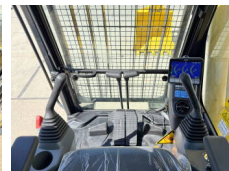

Komatsu

Komatsu PC210-10M0

BOSS
MACHINERY

Y?l 2026
Referans numaras? BM006624
Hours 8

Algemeen

T?r PC210-10M0
Yer Veldhoven, Netherlands
Certificaat NOT FOR SALE IN EU / NO CE MARK
Aç?klama Available at Boss Machinery! This Komatsu PC210-10M0 Excavators from 2026 has an engine power of 123 kW and counts 8 operational hours. The total weight of this Komatsu PC210-10M0 is 22000 kg and the dimensions are 8.60 x 2.81 x 3.14. Furthermore, this PC210-10M0 is equipped with Climate Control, Klima, Bluetooth, Air Suspension Seat, Radio, Ekstra hidrolik i?levi, Çekiç fonksiyonu. The Komatsu Excavators also has a NOT FOR SALE IN EU / NO CE MARK marking. Do you want more information or do you want to try the Komatsu PC210-10M0 at our yard? Please let us know.

Opties

Climate Control

Klima

Bluetooth

Air Suspension Seat

Radio

Ekstra hidrolik i?levi

Çekiç fonksiyonu