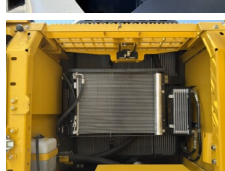

Komatsu

Komatsu PC210-10M0

BOSS
MACHINERY

Y?l 2026
Referans numaras? BM006624
Hours 8

Algemeen

T?r PC210-10M0
Yer Veldhoven, Netherlands
Certificaat NOT FOR SALE IN EU / NO CE MARK
Aç?klama Available at Boss Machinery! This Komatsu PC210-10M0 Excavators from 2026 has an engine power of 123 kW and counts 8 operational hours. The total weight of this Komatsu PC210-10M0 is 22000 kg and the dimensions are 8.60 x 2.81 x 3.14. Furthermore, this PC210-10M0 is equipped with Climate Control, Klima, Bluetooth, Air Suspension Seat, Radio, Ekstra hidrolik i?levi, Çekiç fonksiyonu. The Komatsu Excavators also has a NOT FOR SALE IN EU / NO CE MARK marking. Do you want more information or do you want to try the Komatsu PC210-10M0 at our yard? Please let us know.

Maten / Gewichten

Boyutlar U*G*Y 8.60 x 2.81 x 3.14
A??rl?k 22000

Motor informatie

Motor markas? Komatsu
Engine model SAA6D107E-1
Turbo
KW cinsinden kapasite 123

Banden / Rupsen

Plaka % 100
Sprocket % 100
Zincir % 100
Plaka geni?li?i 60 cm

Opties

Climate Control

Klima

Bluetooth

Air Suspension Seat

Radio

Ekstra hidrolik i?levi

Çekiç fonksiyonu