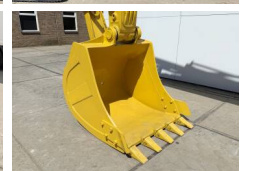

Komatsu

Komatsu PC210-10M0

BOSS
MACHINERY

Y?l 2026
Referans numaras? BM006624
Hours 8

Algemeen

T?r PC210-10M0
Yer Veldhoven, Netherlands
Certificaat NOT FOR SALE IN EU / NO CE MARK
Aç?klama Available at Boss Machinery! This Komatsu PC210-10M0 Excavators from 2026 has an engine power of 123 kW and counts 8 operational hours. The total weight of this Komatsu PC210-10M0 is 22000 kg and the dimensions are 8.60 x 2.81 x 3.14. Furthermore, this PC210-10M0 is equipped with Climate Control, Klima, Bluetooth, Air Suspension Seat, Radio, Ekstra hidrolik i?levi, Çekiç fonksiyonu. The Komatsu Excavators also has a NOT FOR SALE IN EU / NO CE MARK marking. Do you want more information or do you want to try the Komatsu PC210-10M0 at our yard? Please let us know.

Maten / Gewichten

Boyutlar U*G*Y 8.60 x 2.81 x 3.14
A??rl?k 22000

Motor informatie

Motor markas? Komatsu
Engine model SAA6D107E-1
Turbo
KW cinsinden kapasite 123

Banden / Rupsen

Plaka % 100
Sprocket % 100
Zincir % 100
Plaka geni?li?i 60 cm

Opties

Climate Control