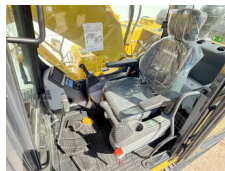

Komatsu

Komatsu PC210-10M0

BOSS
MACHINERY

Y?l 2026
Referans numaras? BM006624
Hours 8

Algemeen

T?r PC210-10M0
Yer Veldhoven, Netherlands
Certificaat NOT FOR SALE IN EU / NO CE MARK
Aç?klama Available at Boss Machinery! This Komatsu PC210-10M0 Excavators from 2026 has an engine power of 123 kW and counts 8 operational hours. The total weight of this Komatsu PC210-10M0 is 22000 kg and the dimensions are 8.60 x 2.81 x 3.14. Furthermore, this PC210-10M0 is equipped with Climate Control, Klima, Bluetooth, Air Suspension Seat, Radio, Ekstra hidrolik i?levi, Çekiç fonksiyonu. The Komatsu Excavators also has a NOT FOR SALE IN EU / NO CE MARK marking. Do you want more information or do you want to try the Komatsu PC210-10M0 at our yard? Please let us know.

Maten / Gewichten

Boyutlar U*G*Y 8.60 x 2.81 x 3.14
A??rl?k 22000

Motor informatie

Motor markas? Komatsu
Engine model SAA6D107E-1
Turbo
KW cinsinden kapasite 123

Banden / Rupsen

Plaka % 100
Sprocket % 100
Zincir % 100
Plaka geni?li?i 60 cm

Opties

Climate Control

Klima

Bluetooth

Air Suspension Seat

Radio

Ekstra hidrolik i?levi

Çekiç fonksiyonu