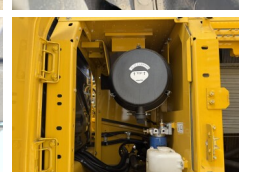

Komatsu

Komatsu PC210-10M0

BOSS
MACHINERY

Y?l 2026
Referans numaras? BM006624
Hours 8

Algemeen

T?r PC210-10M0
Yer Veldhoven, Netherlands
Certificaat NOT FOR SALE IN EU / NO CE MARK
Aç?klama Available at Boss Machinery! This Komatsu PC210-10M0 Excavators from 2026 has an engine power of 123 kW and counts 8 operational hours. The total weight of this Komatsu PC210-10M0 is 22000 kg and the dimensions are 8.60 x 2.81 x 3.14. Furthermore, this PC210-10M0 is equipped with Climate Control, Klima, Bluetooth, Air Suspension Seat, Radio, Ekstra hidrolik i?levi, Çekiç fonksiyonu. The Komatsu Excavators also has a NOT FOR SALE IN EU / NO CE MARK marking. Do you want more information or do you want to try the Komatsu PC210-10M0 at our yard? Please let us know.

Maten / Gewichten

Boyutlar U*G*Y 8.60 x 2.81 x 3.14
A??rl?k 22000

Motor informatie

Motor markas? Komatsu
Engine model SAA6D107E-1
Turbo
KW cinsinden kapasite 123

Banden / Rupsen

Plaka % 100
Sprocket % 100
Zincir % 100
Plaka geni?li?i 60 cm

Opties

Climate Control