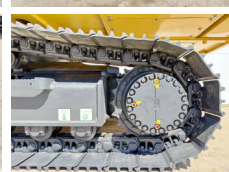

Komatsu

Komatsu PC210-10M0

BOSS
MACHINERY

Y?l 2026
Referans numaras? BM006624
Hours 8

Algemeen

T?r PC210-10M0
Yer Veldhoven, Netherlands
Certificaat NOT FOR SALE IN EU / NO CE MARK
Available at Boss Machinery! This Komatsu PC210-10M0 Excavators from 2026 has an engine power of 123 kW and counts 8 operational hours. The total weight of this Komatsu PC210-10M0 is 22000 kg and the dimensions are 8.60 x 2.81 x 3.14. Furthermore, this PC210-10M0 is equipped with Climate Control, Klima, Bluetooth, Air Suspension Seat, Radio, Ekstra hidrolik i?levi, ?eki? fonksiyonu. The Komatsu Excavators also has a NOT FOR SALE IN EU / NO CE MARK marking. Do you want more information or do you want to try the Komatsu PC210-10M0 at our yard? Please let us know.

Aç?klama

Maten / Gewichten

Boyutlar U*G*Y 8.60 x 2.81 x 3.14
A??rl?k 22000

Motor informatie

Motor markas? Komatsu
Engine model SAA6D107E-1
Turbo
KW cinsinden kapasite 123

Banden / Rupsen

Plaka % 100
Sprocket % 100
Zincir % 100
Plaka geni?li?i 60 cm

Opties

Climate Control

Klima

Bluetooth

Air Suspension Seat

Radio

Ekstra hidrolik i?levi

Çekiç fonksiyonu