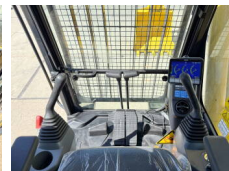

Komatsu

Komatsu PC210-10M0

BOSS
MACHINERY

Y?l 2026
Referans numaras? BM006624
Hours 8

Algemeen

T?r PC210-10M0
Yer Veldhoven, Netherlands
Certificaat NOT FOR SALE IN EU / NO CE MARK
Available at Boss Machinery! This Komatsu PC210-10M0 Excavators from 2026 has an engine power of 123 kW and counts 8 operational hours. The total weight of this Komatsu PC210-10M0 is 22000 kg and the dimensions are 8.60 x 2.81 x 3.14. Furthermore, this PC210-10M0 is equipped with Climate Control, Klima, Bluetooth, Air Suspension Seat, Radio, Ekstra hidrolik i?levi, ?eki? fonksiyonu. The Komatsu Excavators also has a NOT FOR SALE IN EU / NO CE MARK marking. Do you want more information or do you want to try the Komatsu PC210-10M0 at our yard? Please let us know.

Opties

Climate Control

Klima

Bluetooth

Air Suspension Seat

Radio

Ekstra hidrolik i?levi

Çekiç fonksiyonu