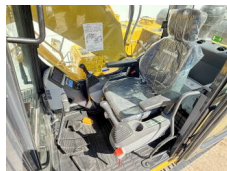

Komatsu

Komatsu PC210-10M0

BOSS
MACHINERY

Y?l 2026
Referans numaras? BM006624
Hours 8

Algemeen

T?r PC210-10M0
Yer Veldhoven, Netherlands
Certificaat NOT FOR SALE IN EU / NO CE MARK
Available at Boss Machinery! This Komatsu PC210-10M0 Excavators from 2026 has an engine power of 123 kW and counts 8 operational hours. The total weight of this Komatsu PC210-10M0 is 22000 kg and the dimensions are 8.60 x 2.81 x 3.14. Furthermore, this PC210-10M0 is equipped with Climate Control, Klima, Bluetooth, Air Suspension Seat, Radio, Ekstra hidrolik i?levi, ?eki? fonksiyonu. The Komatsu Excavators also has a NOT FOR SALE IN EU / NO CE MARK marking. Do you want more information or do you want to try the Komatsu PC210-10M0 at our yard? Please let us know.

Aç?klama

Maten / Gewichten

Boyutlar U*G*Y 8.60 x 2.81 x 3.14
A??rl?k 22000

Motor informatie

Motor markas? Komatsu
Engine model SAA6D107E-1
Turbo
KW cinsinden kapasite 123

Banden / Rupsen

Plaka % 100
Sprocket % 100
Zincir % 100
Plaka geni?li?i 60 cm

Opties

Climate Control

Klima

Bluetooth

Air Suspension Seat

Radio

Ekstra hidrolik i?levi

Çekiç fonksiyonu