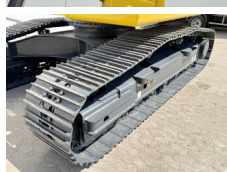

Komatsu

Komatsu PC210-10M0

BOSS
MACHINERY

Y?l 2026
Referans numaras? BM006624
Hours 8

Algemeen

T?r PC210-10M0
Yer Veldhoven, Netherlands
Certificaat NOT FOR SALE IN EU / NO CE MARK
Available at Boss Machinery! This Komatsu PC210-10M0 Excavators from 2026 has an engine power of 123 kW and counts 8 operational hours. The total weight of this Komatsu PC210-10M0 is 22000 kg and the dimensions are 8.60 x 2.81 x 3.14. Furthermore, this PC210-10M0 is equipped with Climate Control, Klima, Bluetooth, Air Suspension Seat, Radio, Ekstra hidrolik i?levi, ?eki? fonksiyonu. The Komatsu Excavators also has a NOT FOR SALE IN EU / NO CE MARK marking. Do you want more information or do you want to try the Komatsu PC210-10M0 at our yard? Please let us know.

Aç?klama

Maten / Gewichten

Boyutlar U*G*Y 8.60 x 2.81 x 3.14
A??rl?k 22000

Motor informatie

Motor markas? Komatsu
Engine model SAA6D107E-1
Turbo
KW cinsinden kapasite 123

Banden / Rupsen

Plaka % 100
Sprocket % 100
Zincir % 100
Plaka geni?li?i 60 cm

Opties

Climate Control