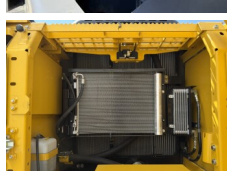

Komatsu

Komatsu PC210-10M0

BOSS
MACHINERY

Y?l 2026
Referans numaras? BM006624
Hours 8

Algemeen

T?r PC210-10M0
Yer Veldhoven, Netherlands
Certificaat NOT FOR SALE IN EU / NO CE MARK
Available at Boss Machinery! This Komatsu PC210-10M0 Excavators from 2026 has an engine power of 123 kW and counts 8 operational hours. The total weight of this Komatsu PC210-10M0 is 22000 kg and the dimensions are 8.60 x 2.81 x 3.14. Furthermore, this PC210-10M0 is equipped with Climate Control, Klima, Bluetooth, Air Suspension Seat, Radio, Ekstra hidrolik i?levi, ?eki? fonksiyonu. The Komatsu Excavators also has a NOT FOR SALE IN EU / NO CE MARK marking. Do you want more information or do you want to try the Komatsu PC210-10M0 at our yard? Please let us know.

Aç?klama

Maten / Gewichten

Boyutlar U*G*Y 8.60 x 2.81 x 3.14
A??rl?k 22000

Motor informatie

Motor markas? Komatsu
Engine model SAA6D107E-1
Turbo
KW cinsinden kapasite 123

Banden / Rupsen

Plaka % 100
Sprocket % 100
Zincir % 100
Plaka geni?li?i 60 cm

Opties

Climate Control

Klima

Bluetooth

Air Suspension Seat

Radio

Ekstra hidrolik i?levi

Çekiç fonksiyonu