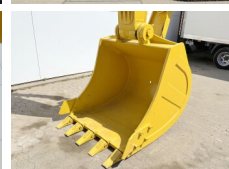

Komatsu

Komatsu PC210-10M0

Y?l 2026
Referans numaras? BM006624
Hours 8

Algemeen

T?r PC210-10M0
Yer Veldhoven, Netherlands
Certificaat NOT FOR SALE IN EU / NO CE MARK

Available at Boss Machinery! This Komatsu PC210-10M0 Excavators from 2026 has an engine power of 123 kW and counts 8 operational hours. The total weight of this Komatsu PC210-10M0 is 22000 kg and the dimensions are 8.60 x 2.81 x 3.14. Furthermore, this PC210-10M0 is equipped with Air Suspension Seat, Radio, Climate Control, Klima, Bluetooth, Ekstra hidrolik i?levi, ?eki? fonksiyonu. The Komatsu Excavators also has a NOT FOR SALE IN EU / NO CE MARK marking. Do you want more information or do you want to try the Komatsu PC210-10M0 at our yard? Please let us know.

Aç?klama

Maten / Gewichten

Boyutlar U*G*Y 8.60 x 2.81 x 3.14
A??rl?k 22000

Motor informatie

Motor markas? Komatsu
Engine model SAA6D107E-1
Turbo
KW cinsinden kapasite 123

Banden / Rupsen

Plaka % 100
Sprocket % 100
Zincir % 100
Plaka geni?li?i 60 cm

Opties

Air Suspension Seat

BOSS

MACHINERY

Radio

Climate Control

Klima

Bluetooth