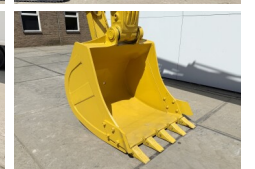

Komatsu

Komatsu PC210-10M0

Y?l 2026
Referans numaras? BM006624
Hours 8

Algemeen

T?r PC210-10M0
Yer Veldhoven, Netherlands
Certificaat NOT FOR SALE IN EU / NO CE MARK

Available at Boss Machinery! This Komatsu PC210-10M0 Excavators from 2026 has an engine power of 123 kW and counts 8 operational hours. The total weight of this Komatsu PC210-10M0 is 22000 kg and the dimensions are 8.60 x 2.81 x 3.14. Furthermore, this PC210-10M0 is equipped with Air Suspension Seat, Radio, Climate Control, Klima, Bluetooth, Ekstra hidrolik i?levi, ?eki? fonksiyonu. The Komatsu Excavators also has a NOT FOR SALE IN EU / NO CE MARK marking. Do you want more information or do you want to try the Komatsu PC210-10M0 at our yard? Please let us know.

Aç?klama

Maten / Gewichten

Boyutlar U*G*Y 8.60 x 2.81 x 3.14
A??rl?k 22000

Motor informatie

Motor markas? Komatsu
Engine model SAA6D107E-1
Turbo
KW cinsinden kapasite 123

Banden / Rupsen

Plaka % 100
Sprocket % 100
Zincir % 100
Plaka geni?li?i 60 cm

Opties

Air Suspension Seat

BOSS

MACHINERY

Radio

Climate Control

Klima

Bluetooth