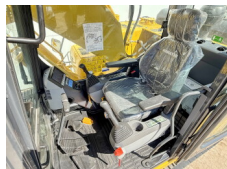

Komatsu

Komatsu PC210-10M0

Y?l 2026
Referans numaras? BM006624
Hours 8

Algemeen

T?r PC210-10M0
Yer Veldhoven, Netherlands
Certificaat NOT FOR SALE IN EU / NO CE MARK

Available at Boss Machinery! This Komatsu PC210-10M0 Excavators from 2026 has an engine power of 123 kW and counts 8 operational hours. The total weight of this Komatsu PC210-10M0 is 22000 kg and the dimensions are 8.60 x 2.81 x 3.14. Furthermore, this PC210-10M0 is equipped with Air Suspension Seat, Radio, Climate Control, Klima, Bluetooth, Ekstra hidrolik i?levi, ?eki? fonksiyonu. The Komatsu Excavators also has a NOT FOR SALE IN EU / NO CE MARK marking. Do you want more information or do you want to try the Komatsu PC210-10M0 at our yard? Please let us know.

Aç?klama

Maten / Gewichten

Boyutlar U*G*Y 8.60 x 2.81 x 3.14
A??rl?k 22000

Motor informatie

Motor markas? Komatsu
Engine model SAA6D107E-1
Turbo
KW cinsinden kapasite 123

Banden / Rupsen

Plaka % 100
Sprocket % 100
Zincir % 100
Plaka geni?li?i 60 cm

Opties

Air Suspension Seat

BOSS

MACHINERY

Radio

Climate Control

Klima

Bluetooth