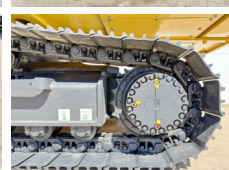

Komatsu

Komatsu PC210-10M0

Y?l 2026
Referans numaras? BM006624
Hours 8

Algemeen

T?r PC210-10M0
Yer Veldhoven, Netherlands
Certificaat NOT FOR SALE IN EU / NO CE MARK

Available at Boss Machinery! This Komatsu PC210-10M0 Excavators from 2026 has an engine power of 123 kW and counts 8 operational hours. The total weight of this Komatsu PC210-10M0 is 22000 kg and the dimensions are 8.60 x 2.81 x 3.14. Furthermore, this PC210-10M0 is equipped with Air Suspension Seat, Radio, Climate Control, Klima, Bluetooth, Ekstra hidrolik i?levi, ?eki? fonksiyonu. The Komatsu Excavators also has a NOT FOR SALE IN EU / NO CE MARK marking. Do you want more information or do you want to try the Komatsu PC210-10M0 at our yard? Please let us know.

Aç?klama

Maten / Gewichten

Boyutlar U*G*Y 8.60 x 2.81 x 3.14
A??rl?k 22000

Motor informatie

Motor markas? Komatsu
Engine model SAA6D107E-1
Turbo
KW cinsinden kapasite 123

Banden / Rupsen

Plaka % 100
Sprocket % 100
Zincir % 100
Plaka geni?li?i 60 cm

Opties

Air Suspension Seat

BOSS

MACHINERY

Radio

Climate Control

Klima

Bluetooth