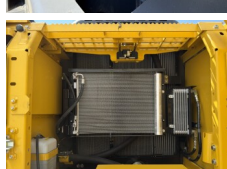

Komatsu

Komatsu PC210-10M0

Y?l 2026
Referans numaras? BM006624
Hours 8

Algemeen

T?r PC210-10M0
Yer Veldhoven, Netherlands
Certificaat NOT FOR SALE IN EU / NO CE MARK

Available at Boss Machinery! This Komatsu PC210-10M0 Excavators from 2026 has an engine power of 123 kW and counts 8 operational hours. The total weight of this Komatsu PC210-10M0 is 22000 kg and the dimensions are 8.60 x 2.81 x 3.14. Furthermore, this PC210-10M0 is equipped with Air Suspension Seat, Radio, Climate Control, Klima, Bluetooth, Ekstra hidrolik i?levi, ?eki? fonksiyonu. The Komatsu Excavators also has a NOT FOR SALE IN EU / NO CE MARK marking. Do you want more information or do you want to try the Komatsu PC210-10M0 at our yard? Please let us know.

Aç?klama

Maten / Gewichten

Boyutlar U*G*Y 8.60 x 2.81 x 3.14
A??rl?k 22000

Motor informatie

Motor markas? Komatsu
Engine model SAA6D107E-1
Turbo
KW cinsinden kapasite 123

Banden / Rupsen

Plaka % 100
Sprocket % 100
Zincir % 100
Plaka geni?li?i 60 cm

Opties

Air Suspension Seat

BOSS

MACHINERY

Radio

Climate Control

Klima

Bluetooth