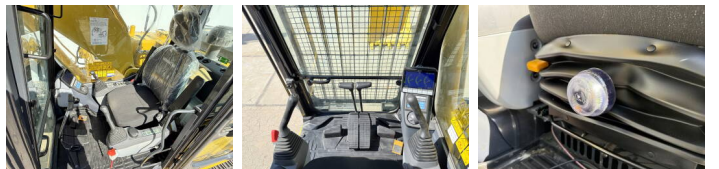

Komatsu

Komatsu PC210LC-10M0

BOSS
MACHINERY

Y?l 2026
Referans numaras? BM006598
Hours 6

Algemeen

T?r PC210LC-10M0
Yer Veldhoven, Netherlands
Certificaat NOT FOR SALE IN EU / NO CE MARK
Available at Boss Machinery! This Komatsu PC210LC-10M0 Excavators from 2026 has an engine power of 123 kW and counts 6 operational hours. The total weight of this Komatsu PC210LC-10M0 is 22000 kg and the dimensions are 9.75 x 3.00 x 3.20. Furthermore, this PC210LC-10M0 is equipped with Air Suspension Seat, Radio, Climate Control, Klima, Bluetooth, Ekstra hidrolik i?levi, ?eki? fonksiyonu. The Komatsu Excavators also has a NOT FOR SALE IN EU / NO CE MARK marking. Do you want more information or do you want to try the Komatsu PC210LC-10M0 at our yard? Please let us know.

Opties

Air Suspension Seat

Radio

Climate Control

Klima

Bluetooth

Ekstra hidrolik i?levi

Çekiç fonksiyonu