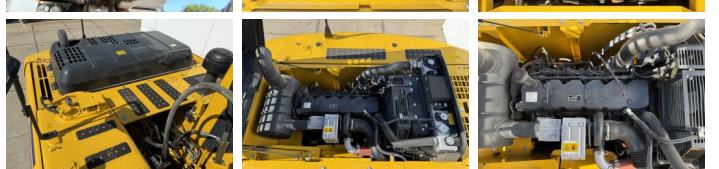

Komatsu

Komatsu PC210LC-10M0

BOSS
MACHINERY

Y?l 2026
Referans numaras? BM006598
Hours 6

Algemeen

T?r PC210LC-10M0
Yer Veldhoven, Netherlands
Certificaat NOT FOR SALE IN EU / NO CE MARK
Available at Boss Machinery! This Komatsu PC210LC-10M0 Excavators from 2026 has an engine power of 123 kW and counts 6 operational hours. The total weight of this Komatsu PC210LC-10M0 is 22000 kg and the dimensions are 9.75 x 3.00 x 3.20. Furthermore, this PC210LC-10M0 is equipped with Air Suspension Seat, Radio, Climate Control, Klima, Bluetooth, Ekstra hidrolik i?levi, ?eki? fonksiyonu. The Komatsu Excavators also has a NOT FOR SALE IN EU / NO CE MARK marking. Do you want more information or do you want to try the Komatsu PC210LC-10M0 at our yard? Please let us know.

Aç?klama

Maten / Gewichten

Boyutlar U*G*Y 9.75 x 3.00 x 3.20
A??rl?k 22000

Motor informatie

Motor markas? Komatsu
Engine model SAA6D107E-1
Turbo
KW cinsinden kapasite 123

Banden / Rupsen

Plaka % 100
Sprocket % 100
Zincir % 100
Plaka geni?li?i 60 cm

Opties

Air Suspension Seat

Radio

Climate Control

Klima

Bluetooth

Ekstra hidrolik i?levi

Çekiç fonksiyonu