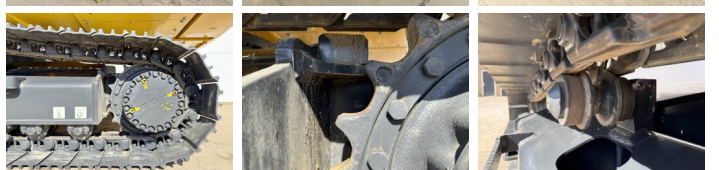

Komatsu

Komatsu PC210LC-10M0

BOSS
MACHINERY

Y?l 2026
Referans numaras? BM006598
Hours 6

Algemeen

T?r PC210LC-10M0
Yer Veldhoven, Netherlands
Certificaat NOT FOR SALE IN EU / NO CE MARK
Available at Boss Machinery! This Komatsu PC210LC-10M0 Excavators from 2026 has an engine power of 123 kW and counts 6 operational hours. The total weight of this Komatsu PC210LC-10M0 is 22000 kg and the dimensions are 9.75 x 3.00 x 3.20. Furthermore, this PC210LC-10M0 is equipped with Air Suspension Seat, Radio, Climate Control, Klima, Bluetooth, Ekstra hidrolik i?levi, ?eki? fonksiyonu. The Komatsu Excavators also has a NOT FOR SALE IN EU / NO CE MARK marking. Do you want more information or do you want to try the Komatsu PC210LC-10M0 at our yard? Please let us know.

Opties

Air Suspension Seat

Radio

Climate Control

Klima

Bluetooth

Ekstra hidrolik i?levi

Çekiç fonksiyonu