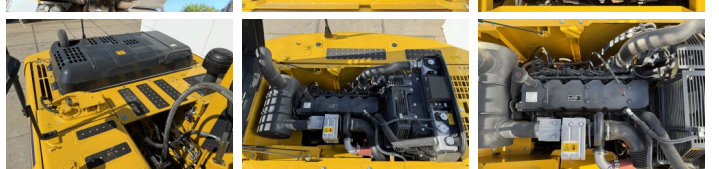

Komatsu

Komatsu PC210LC-10M0

BOSS
MACHINERY

Y?l 2026
Referans numaras? BM006598
Hours 6

Algemeen

T?r PC210LC-10M0
Yer Veldhoven, Netherlands
Certificaat NOT FOR SALE IN EU / NO CE MARK
Available at Boss Machinery! This Komatsu PC210LC-10M0 Excavators from 2026 has an engine power of 123 kW and counts 6 operational hours. The total weight of this Komatsu PC210LC-10M0 is 22000 kg and the dimensions are 9.75 x 3.00 x 3.20. Furthermore, this PC210LC-10M0 is equipped with Bluetooth, Air Suspension Seat, Radio, Climate Control, Klima, Ekstra hidrolik i?levi, ?ekik fonksiyonu. The Komatsu Excavators also has a NOT FOR SALE IN EU / NO CE MARK marking. Do you want more information or do you want to try the Komatsu PC210LC-10M0 at our yard? Please let us know.

Aç?klama

Maten / Gewichten

A??rl?k 22000
Boyutlar U*G*Y 9.75 x 3.00 x 3.20

Motor informatie

Motor markas? Komatsu
Engine model SAA6D107E-1
Turbo
KW cinsinden kapasite 123

Banden / Rupsen

Sprocket % 100
Zincir % 100
Plaka % 100
Plaka geni?li?i 60 cm

Opties

Bluetooth

Air Suspension Seat
Radio
Climate Control
Klima
Ekstra hidrolik i?levi
Çekiç fonksiyonu