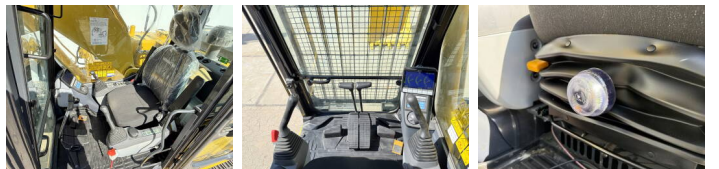

Komatsu

Komatsu PC210LC-10M0

BOSS
MACHINERY

Y?l 2026
Referans numaras? BM006598
Hours 6

Algemeen

T?r PC210LC-10M0
Yer Veldhoven, Netherlands
Certificaat NOT FOR SALE IN EU / NO CE MARK
Available at Boss Machinery! This Komatsu PC210LC-10M0 Excavators from 2026 has an engine power of 123 kW and counts 6 operational hours. The total weight of this Komatsu PC210LC-10M0 is 22000 kg and the dimensions are 9.75 x 3.00 x 3.20. Furthermore, this PC210LC-10M0 is equipped with Bluetooth, Air Suspension Seat, Radio, Climate Control, Klima, Ekstra hidrolik i?levi, ?ekik fonksiyonu. The Komatsu Excavators also has a NOT FOR SALE IN EU / NO CE MARK marking. Do you want more information or do you want to try the Komatsu PC210LC-10M0 at our yard? Please let us know.

Opties

Bluetooth

Air Suspension Seat
Radio
Climate Control
Klima
Ekstra hidrolik i?levi
Çekiç fonksiyonu