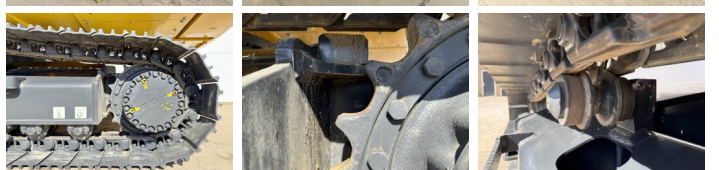

Komatsu

Komatsu PC210LC-10M0

BOSS
MACHINERY

Y?l 2026
Referans numaras? BM006598
Hours 6

Algemeen

T?r PC210LC-10M0
Yer Veldhoven, Netherlands
Certificaat NOT FOR SALE IN EU / NO CE MARK
Available at Boss Machinery! This Komatsu PC210LC-10M0 Excavators from 2026 has an engine power of 123 kW and counts 6 operational hours. The total weight of this Komatsu PC210LC-10M0 is 22000 kg and the dimensions are 9.75 x 3.00 x 3.20. Furthermore, this PC210LC-10M0 is equipped with Bluetooth, Air Suspension Seat, Radio, Climate Control, Klima, Ekstra hidrolik i?levi, ?ekik fonksiyonu. The Komatsu Excavators also has a NOT FOR SALE IN EU / NO CE MARK marking. Do you want more information or do you want to try the Komatsu PC210LC-10M0 at our yard? Please let us know.

Opties

Bluetooth

Air Suspension Seat
Radio
Climate Control
Klima
Ekstra hidrolik i?levi
Çekiç fonksiyonu