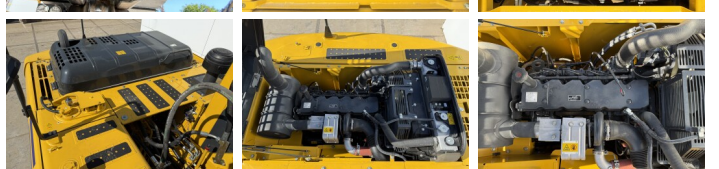

Komatsu

Komatsu PC210LC-10M0

BOSS
MACHINERY

Y?l 2026
Referans numaras? BM006598
Hours 6

Algemeen

T?r PC210LC-10M0
Yer Veldhoven, Netherlands
Certificaat NOT FOR SALE IN EU / NO CE MARK
Available at Boss Machinery! This Komatsu PC210LC-10M0 Excavators from 2026 has an engine power of 123 kW and counts 6 operational hours. The total weight of this Komatsu PC210LC-10M0 is 22000 kg and the dimensions are 9.75 x 3.00 x 3.20. Furthermore, this PC210LC-10M0 is equipped with Air Suspension Seat, Radio, Climate Control, Klima, Bluetooth, Ekstra hidrolik i?levi, ?eki? fonksiyonu. The Komatsu Excavators also has a NOT FOR SALE IN EU / NO CE MARK marking. Do you want more information or do you want to try the Komatsu PC210LC-10M0 at our yard? Please let us know.

Aç?klama

Maten / Gewichten

A??rl?k 22000
Boyutlar U*G*Y 9.75 x 3.00 x 3.20

Motor informatie

Motor markas? Komatsu
Engine model SAA6D107E-1
Turbo
KW cinsinden kapasite 123

Banden / Rupsen

Plaka % 100
Sprocket % 100
Zincir % 100
Plaka geni?li?i 60 cm

Opties

Air Suspension Seat

Radio

Climate Control

Klima

Bluetooth

Ekstra hidrolik i?levi

Çekiç fonksiyonu