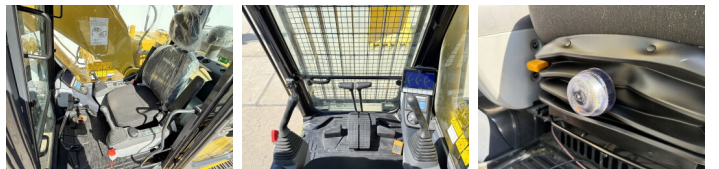

Komatsu

Komatsu PC210LC-10M0

BOSS
MACHINERY

Y?l 2026
Referans numaras? BM006598
Hours 6

Algemeen

T?r PC210LC-10M0
Yer Veldhoven, Netherlands
Certificaat NOT FOR SALE IN EU / NO CE MARK
Available at Boss Machinery! This Komatsu PC210LC-10M0 Excavators from 2026 has an engine power of 123 kW and counts 6 operational hours. The total weight of this Komatsu PC210LC-10M0 is 22000 kg and the dimensions are 9.75 x 3.00 x 3.20. Furthermore, this PC210LC-10M0 is equipped with Air Suspension Seat, Radio, Climate Control, Klima, Bluetooth, Ekstra hidrolik i?levi, ?eki? fonksiyonu. The Komatsu Excavators also has a NOT FOR SALE IN EU / NO CE MARK marking. Do you want more information or do you want to try the Komatsu PC210LC-10M0 at our yard? Please let us know.

Opties

Air Suspension Seat

Radio

Climate Control

Klima

Bluetooth

Ekstra hidrolik i?levi

Çekiç fonksiyonu