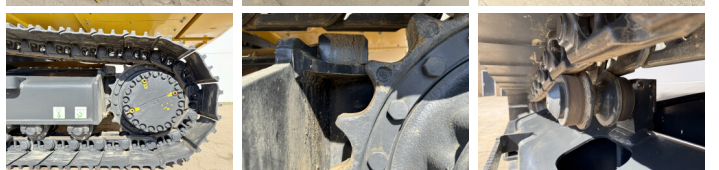

Komatsu

Komatsu PC210LC-10M0

BOSS
MACHINERY

Y?l 2026
Referans numaras? BM006598
Hours 6

Algemeen

T?r PC210LC-10M0
Yer Veldhoven, Netherlands
Certificaat NOT FOR SALE IN EU / NO CE MARK
Available at Boss Machinery! This Komatsu PC210LC-10M0 Excavators from 2026 has an engine power of 123 kW and counts 6 operational hours. The total weight of this Komatsu PC210LC-10M0 is 22000 kg and the dimensions are 9.75 x 3.00 x 3.20. Furthermore, this PC210LC-10M0 is equipped with Air Suspension Seat, Radio, Climate Control, Klima, Bluetooth, Ekstra hidrolik i?levi, ?eki? fonksiyonu. The Komatsu Excavators also has a NOT FOR SALE IN EU / NO CE MARK marking. Do you want more information or do you want to try the Komatsu PC210LC-10M0 at our yard? Please let us know.

Opties

Air Suspension Seat

Radio

Climate Control

Klima

Bluetooth

Ekstra hidrolik i?levi

Çekiç fonksiyonu